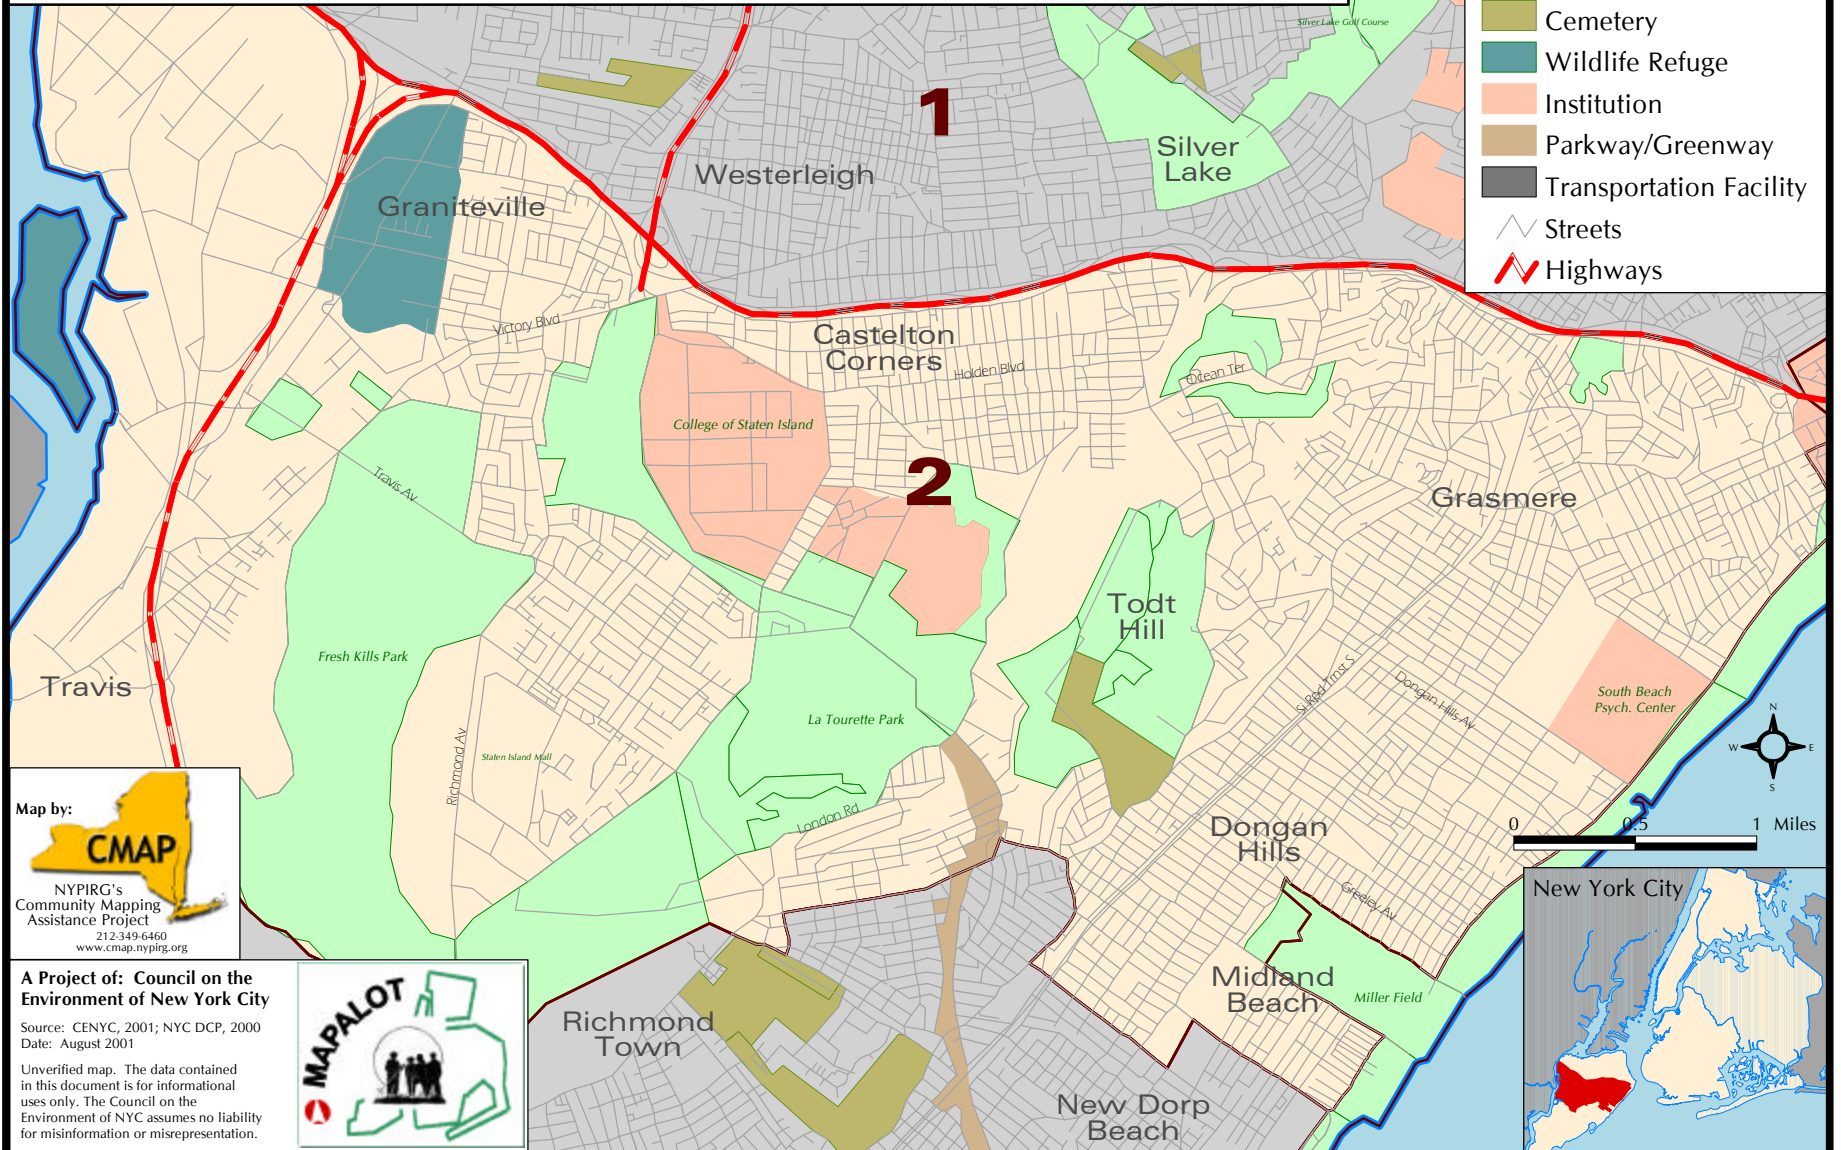

Community Gardens

Staten Island: Community Board 2

For detailed information about Community Gardens in New York City go to: www.cenyc.org/maps/index.html

Legend

- Community Garden
- Community Board
- Park
- Cemetery
- Wildlife Refuge
- Institution
- Parkway/Greenway
- Transportation Facility
- Streets
- Highways

Map by:

NYPIRG's
Community Mapping
Assistance Project
212-349-6460
www.cmap.nypirg.org

A Project of: Council on the Environment of New York City

Source: CENYC, 2001; NYC DCP, 2000
Date: August 2001

Unverified map. The data contained in this document is for informational uses only. The Council on the Environment of NYC assumes no liability for misinformation or misrepresentation.