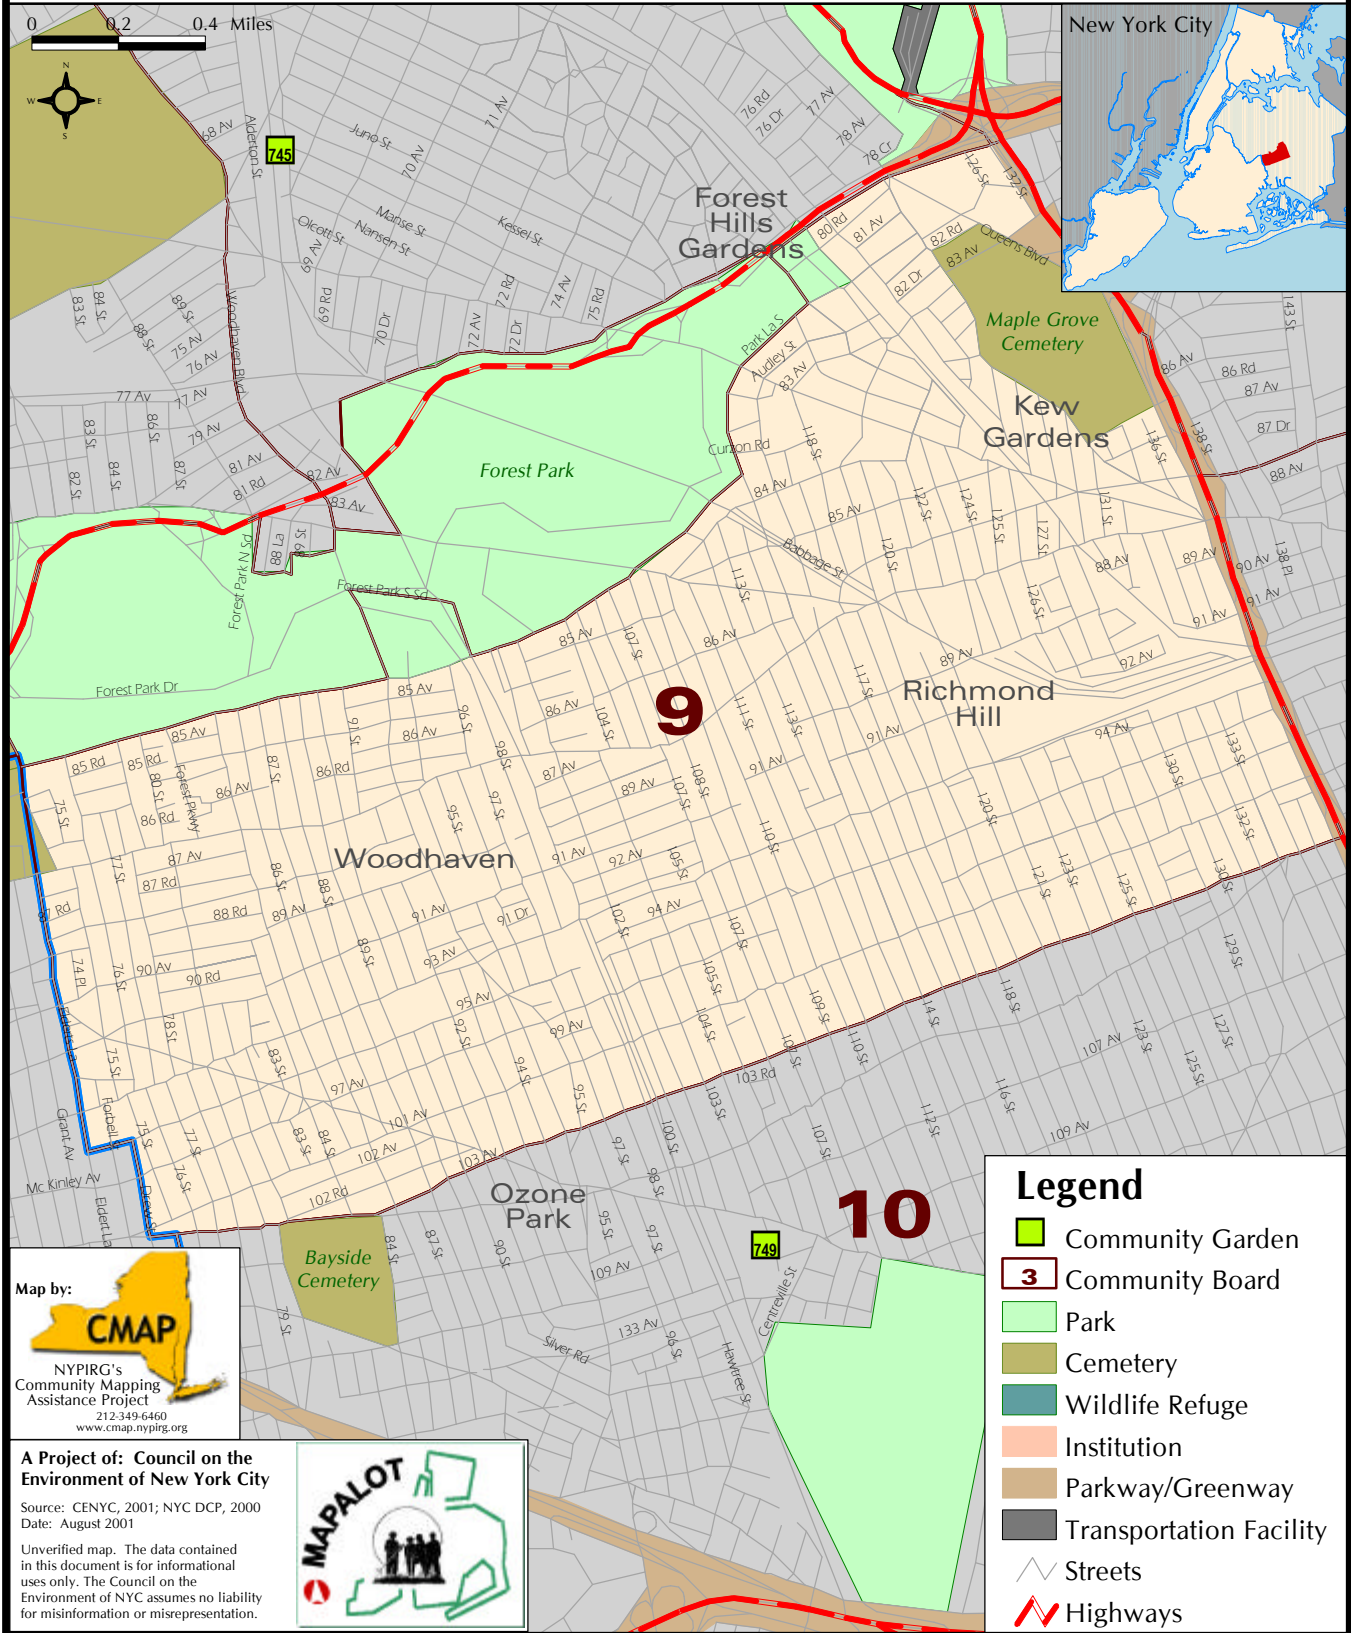

Community Gardens

Queens: Community Board 9

For detailed information about Community Gardens in New York City go to: www.cenyc.org/maps/index.html

Map by:

 NYPIRG's
 Community Mapping
 Assistance Project
 212-349-6460
www.cmap.nypirg.org

A Project of: Council on the Environment of New York City

Source: CENYC, 2001; NYC DCP, 2000
 Date: August 2001

Unverified map. The data contained in this document is for informational uses only. The Council on the Environment of NYC assumes no liability for misinformation or misrepresentation.