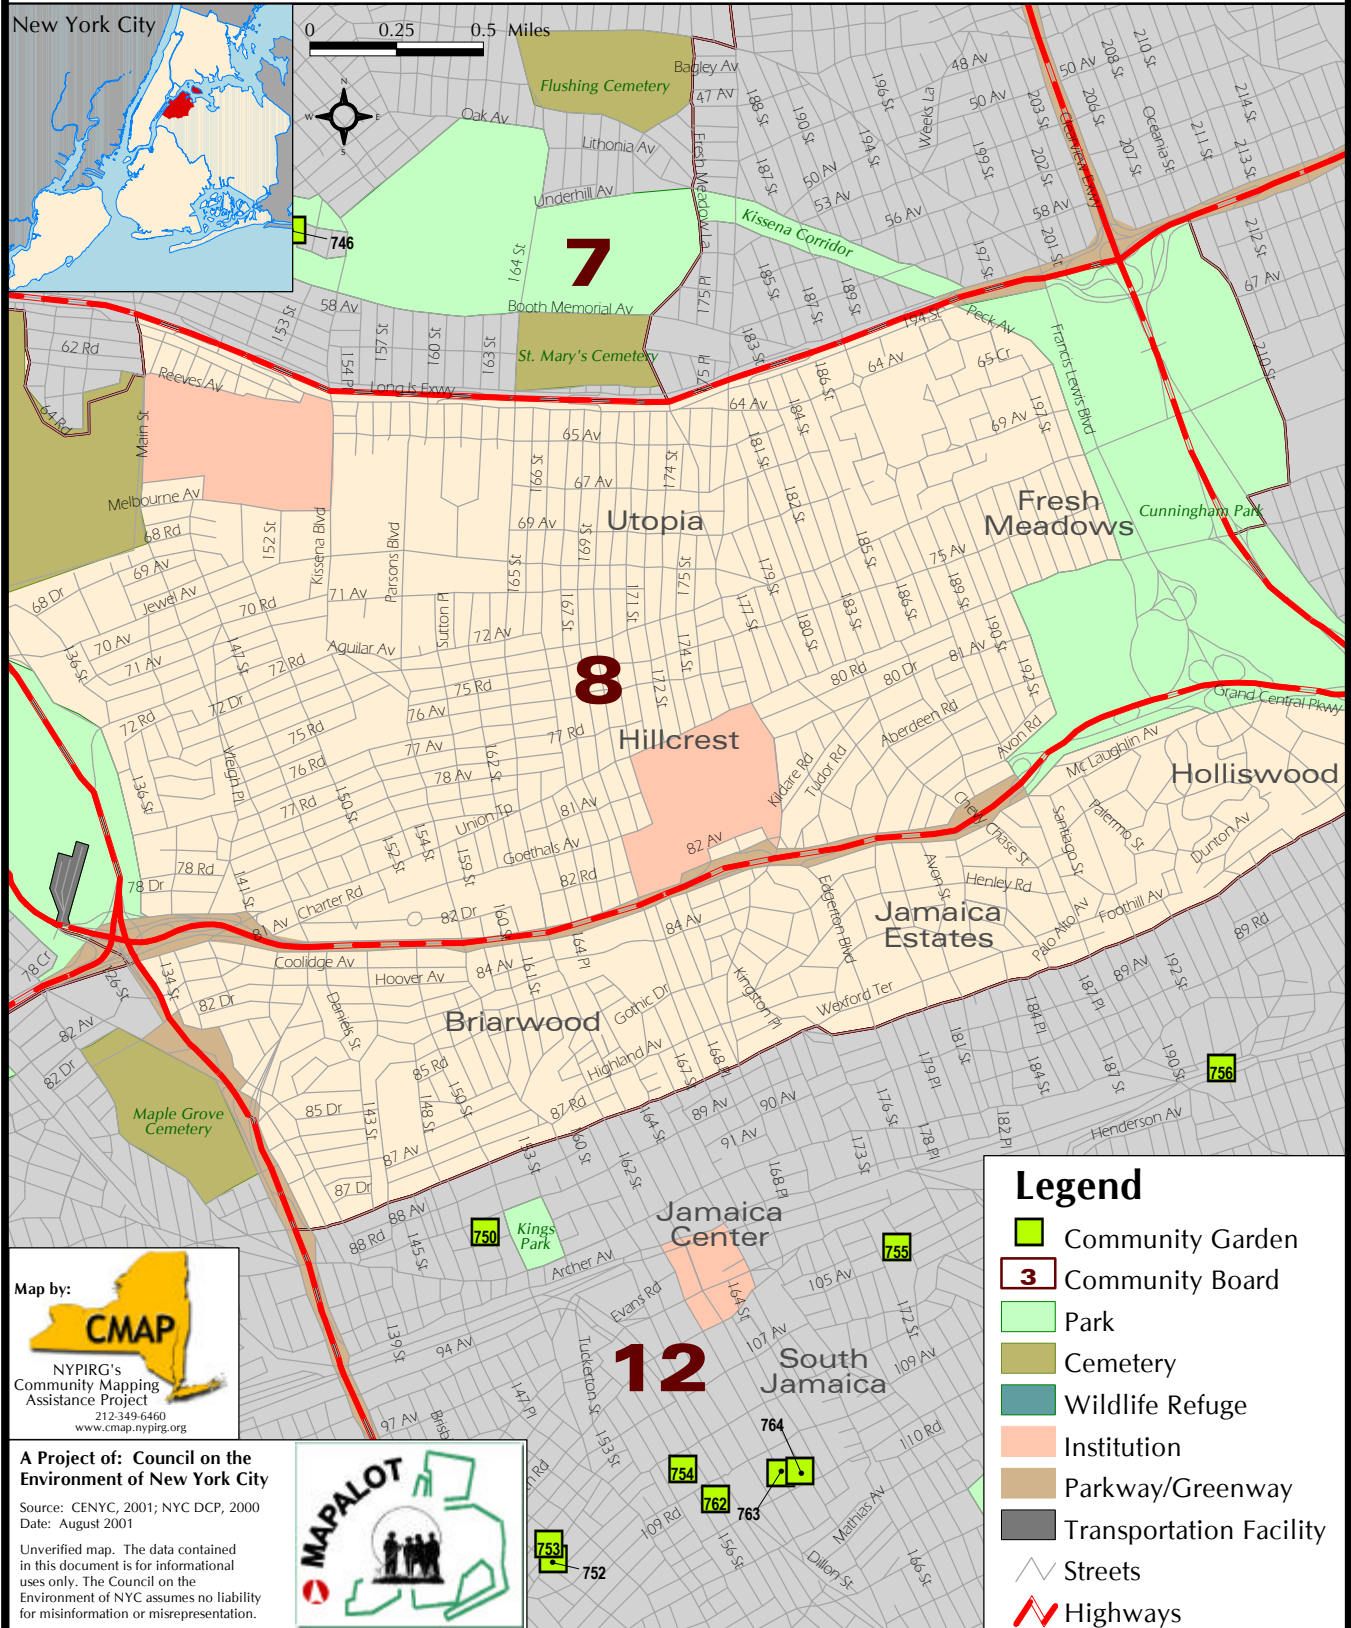

Community Gardens

Queens: Community Board 8

For detailed information about Community Gardens in New York City go to: www.cenyc.org/maps/index.html

A Project of: Council on the Environment of New York City
 Source: CENYC, 2001; NYC DCP, 2000
 Date: August 2001
 Unverified map. The data contained in this document is for informational uses only. The Council on the Environment of NYC assumes no liability for misinformation or misrepresentation.

Legend

- Community Garden
- Community Board
- Park
- Cemetery
- Wildlife Refuge
- Institution
- Parkway/Greenway
- Transportation Facility
- Streets
- Highways