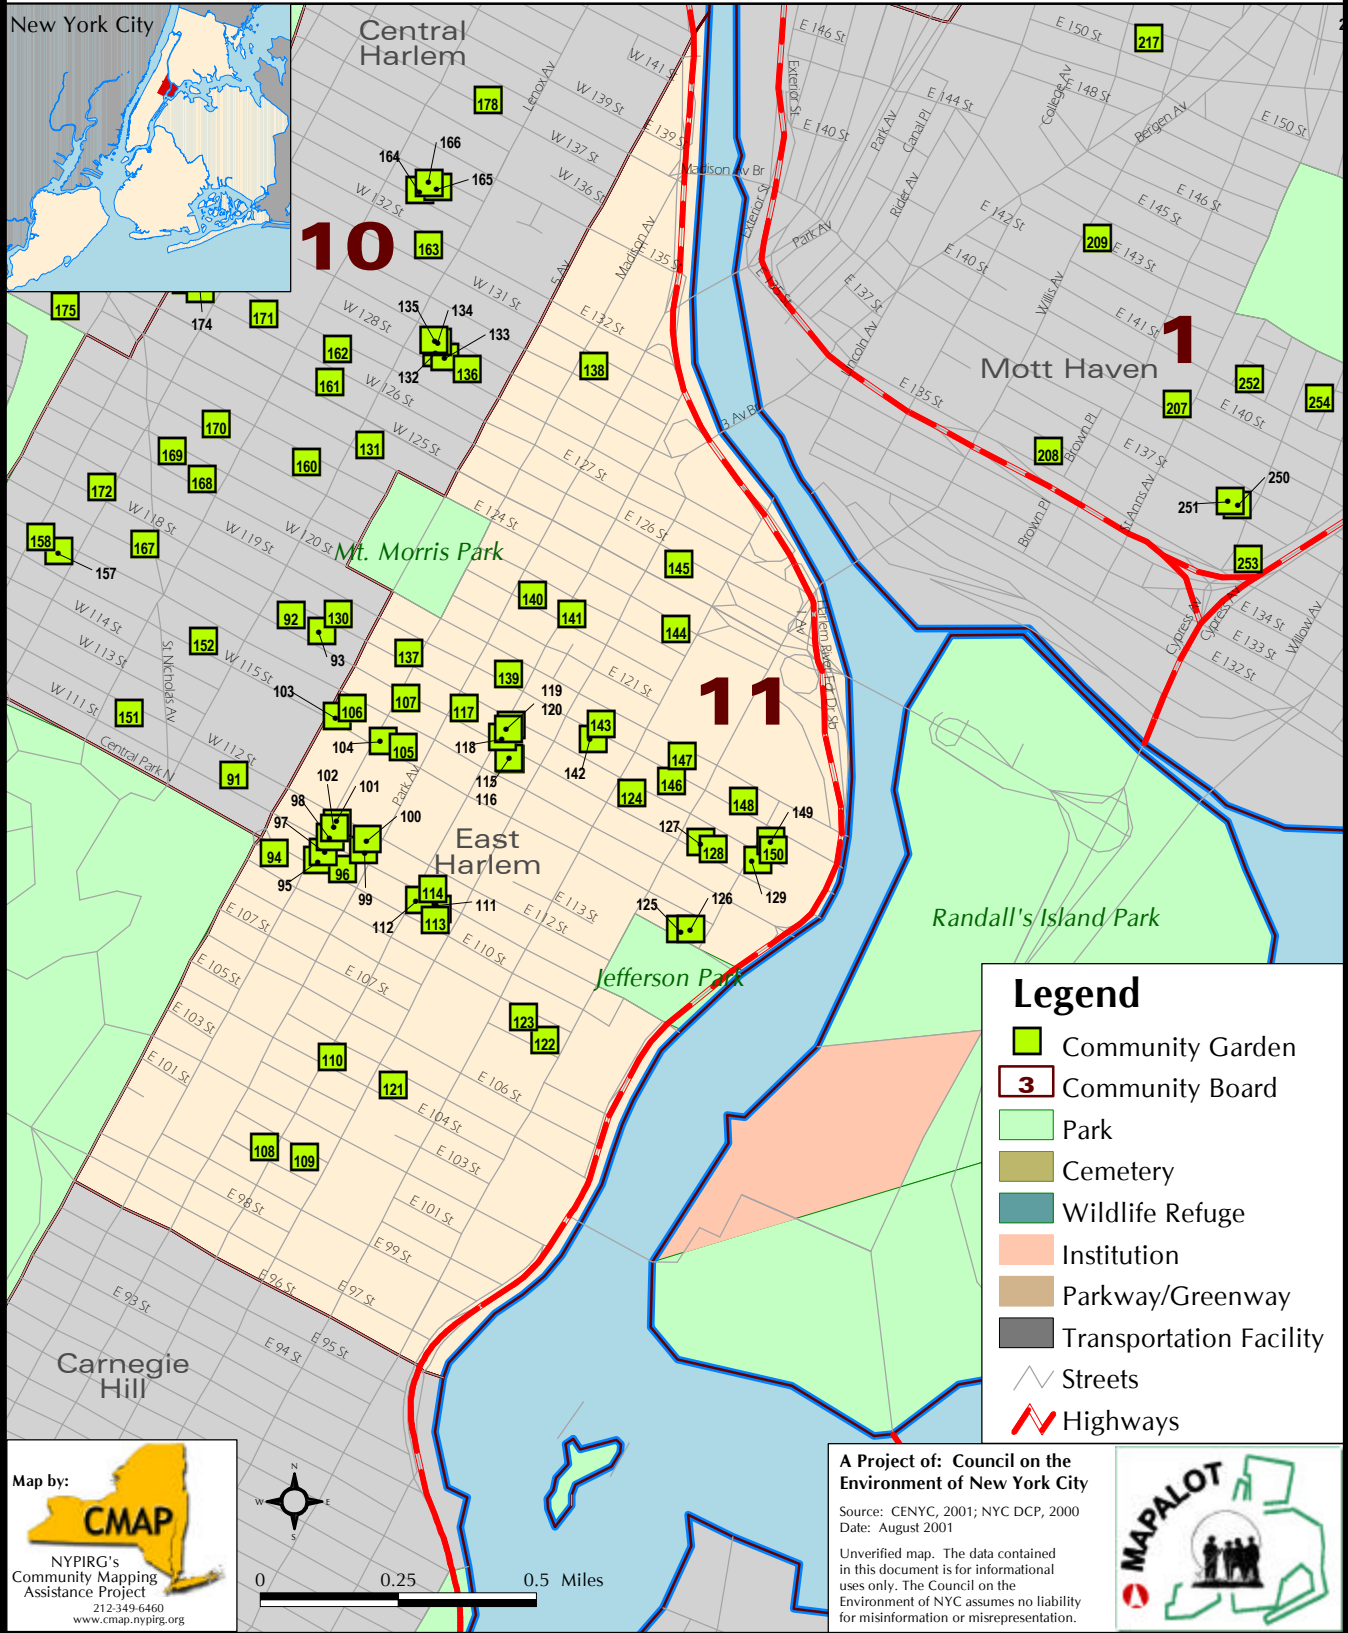

## Manhattan: Community Board 11

For detailed information about Community Gardens in New York City go to: [www.cenyc.org/maps/index.html](http://www.cenyc.org/maps/index.html)

**Legend**

- Community Garden
- Community Board
- Park
- Cemetery
- Wildlife Refuge
- Institution
- Parkway/Greenway
- Transportation Facility
- Streets
- Highways