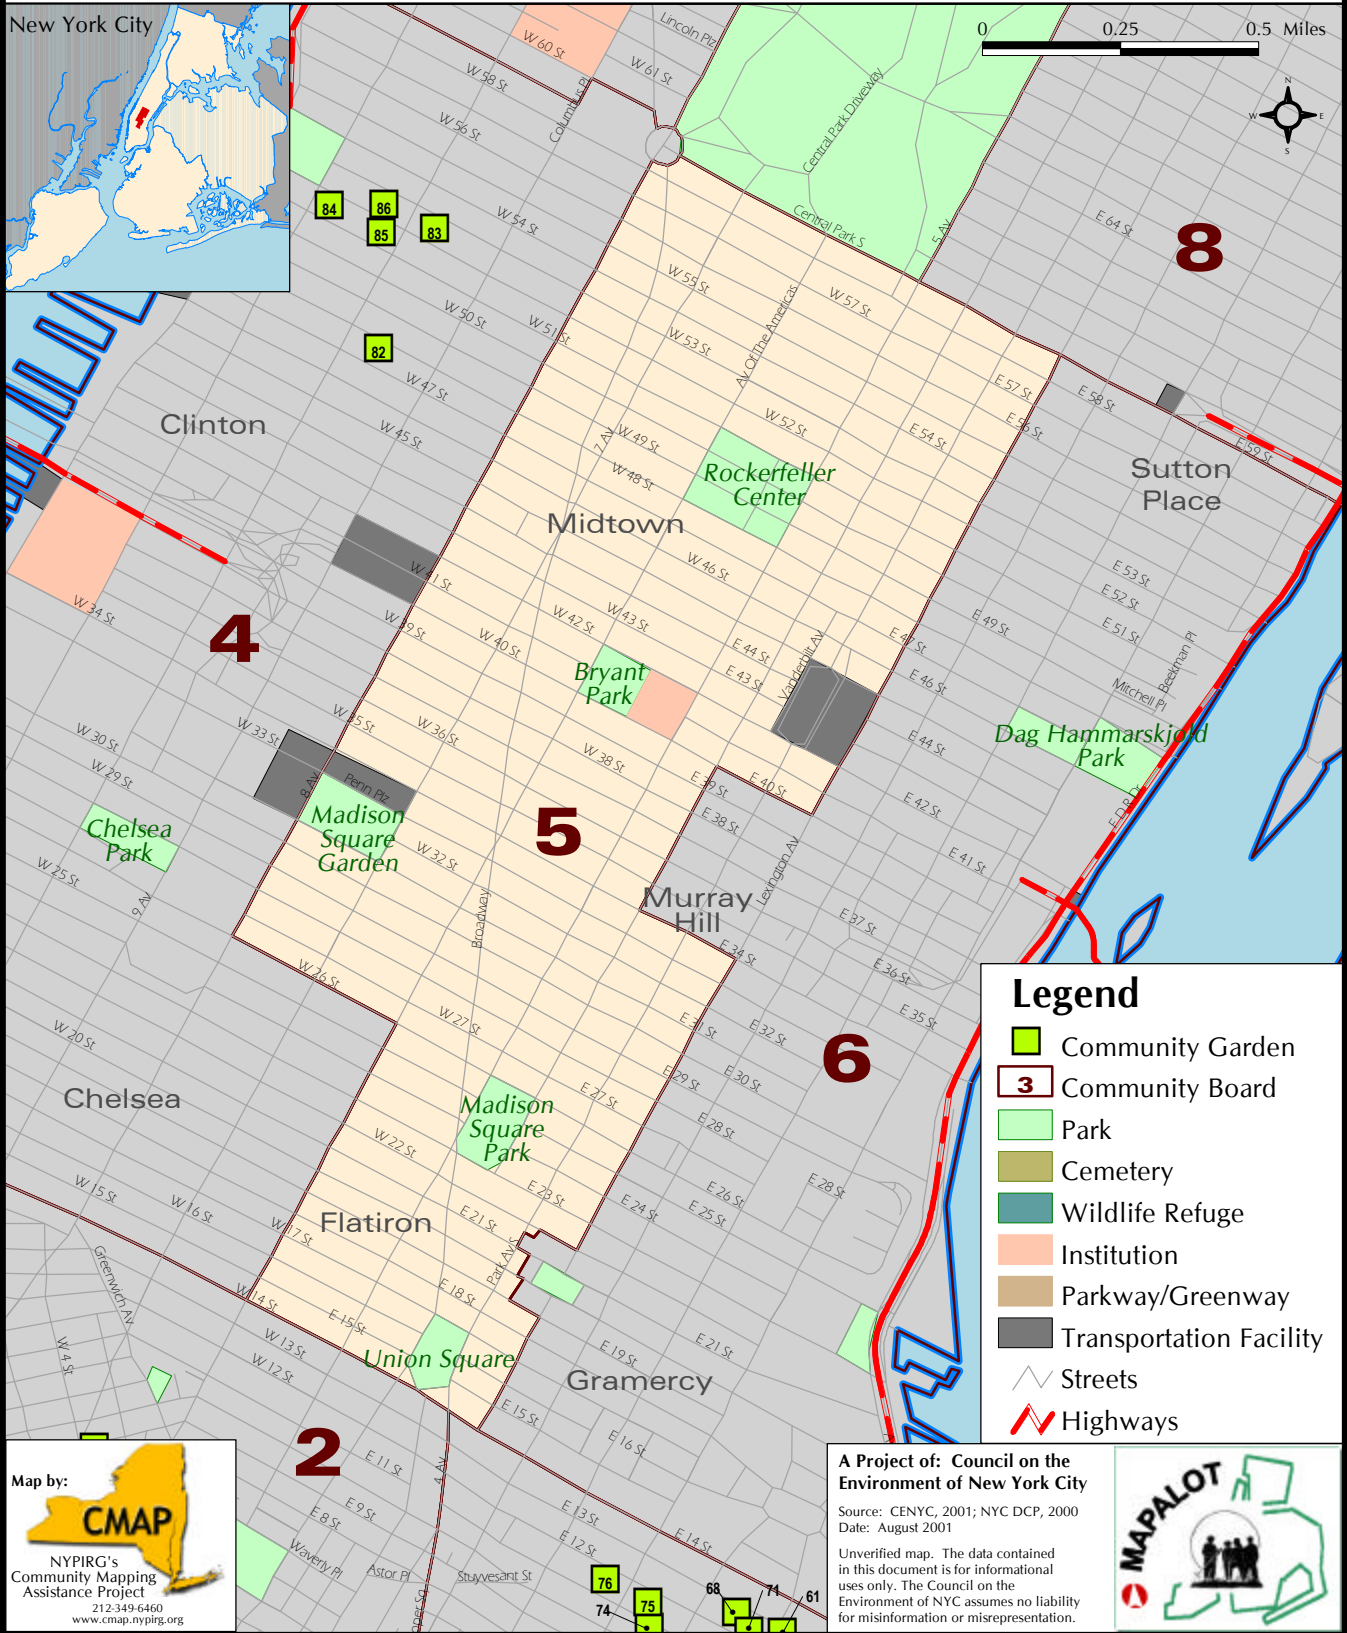

## Manhattan: Community Board 5

For detailed information about Community Gardens in New York City go to: [www.cenyc.org/maps/index.html](http://www.cenyc.org/maps/index.html)

**Legend**

- Community Garden
- Community Board
- Park
- Cemetery
- Wildlife Refuge
- Institution
- Parkway/Greenway
- Transportation Facility
- Streets
- Highways