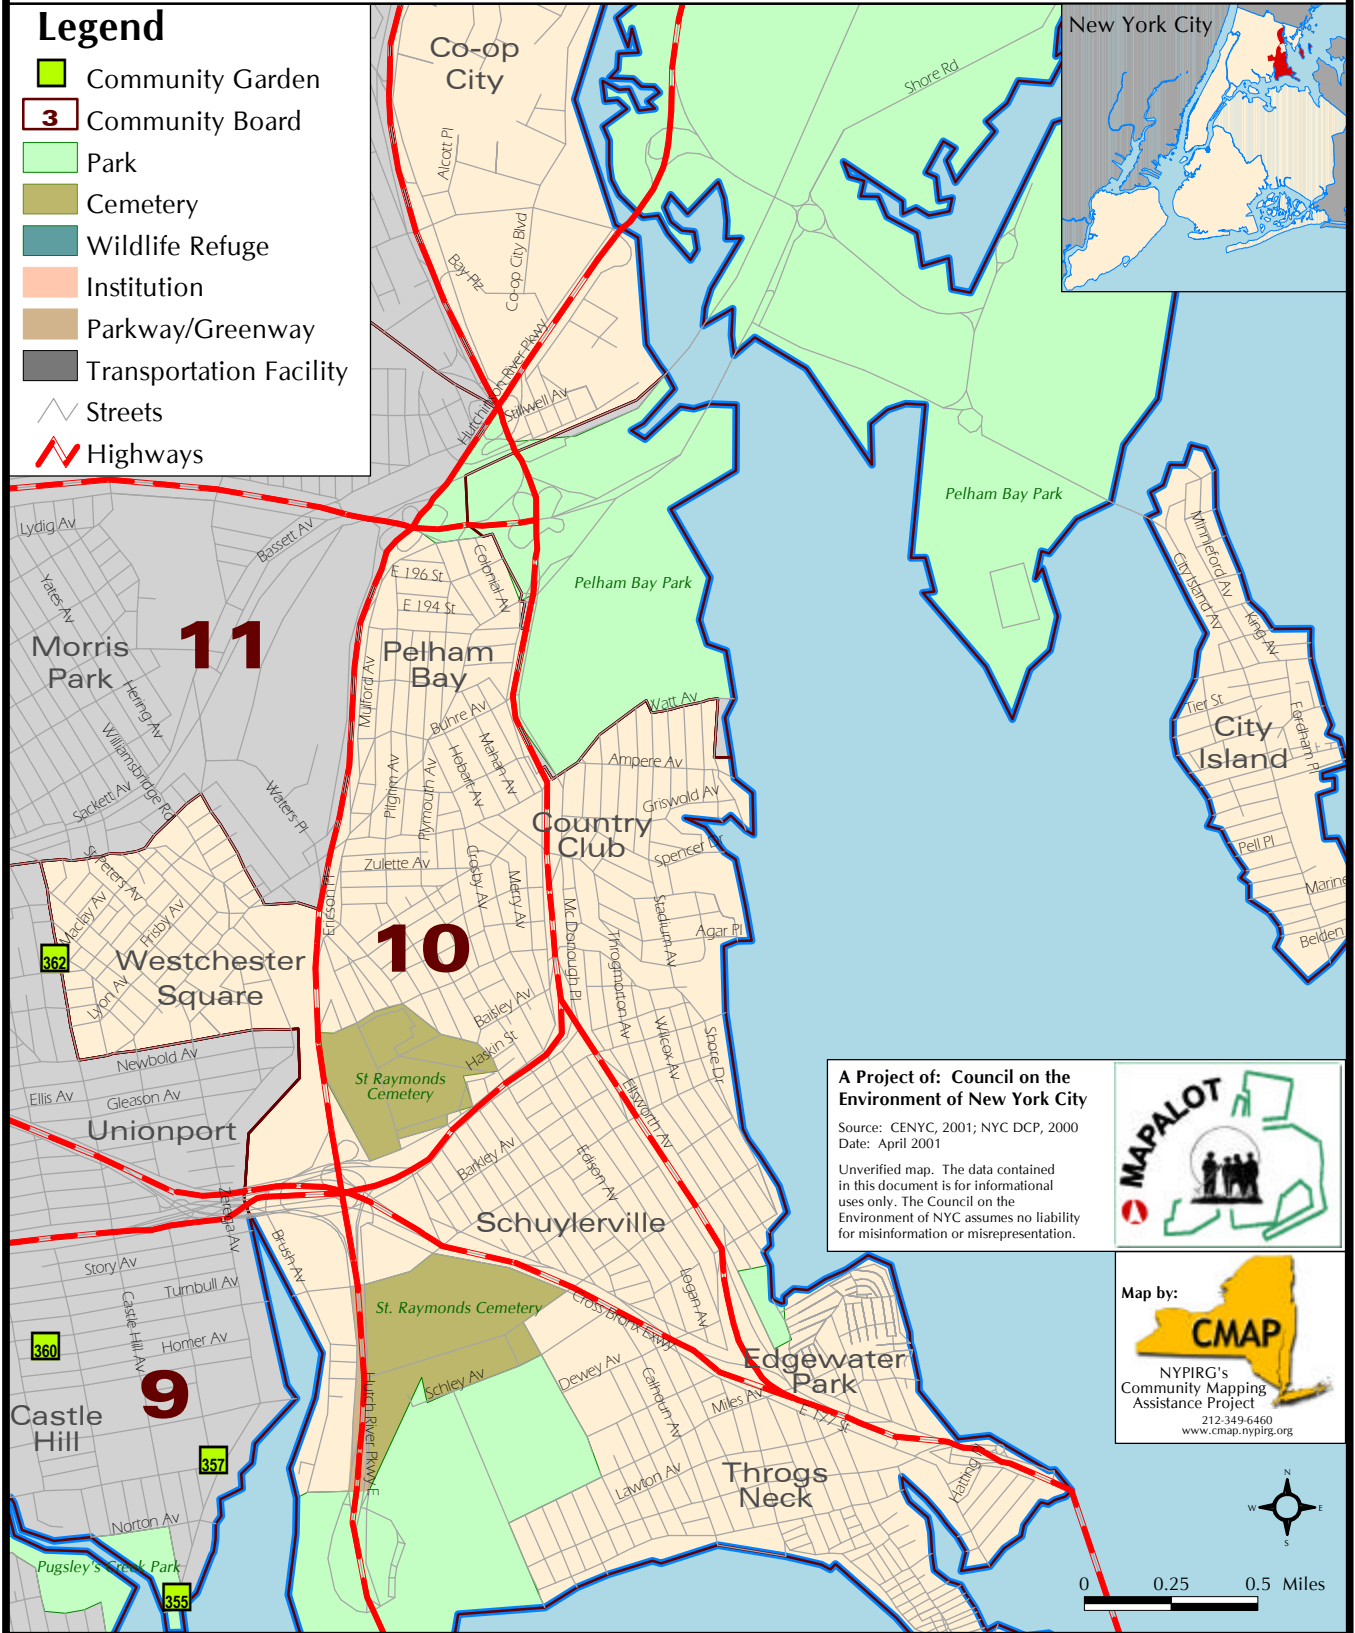

Community Gardens

Bronx: Community Board 10

For detailed information about Community Gardens in New York City go to: www.cenyc.org/maps/index.html

Legend

-  Community Garden
-  Community Board
-  Park
-  Cemetery
-  Wildlife Refuge
-  Institution
-  Parkway/Greenway
-  Transportation Facility
-  Streets
-  Highways

A Project of: Council on the Environment of New York City
 Source: CENYC, 2001; NYC DCP, 2000
 Date: April 2001
 Unverified map. The data contained in this document is for informational uses only. The Council on the Environment of NYC assumes no liability for misinformation or misrepresentation.