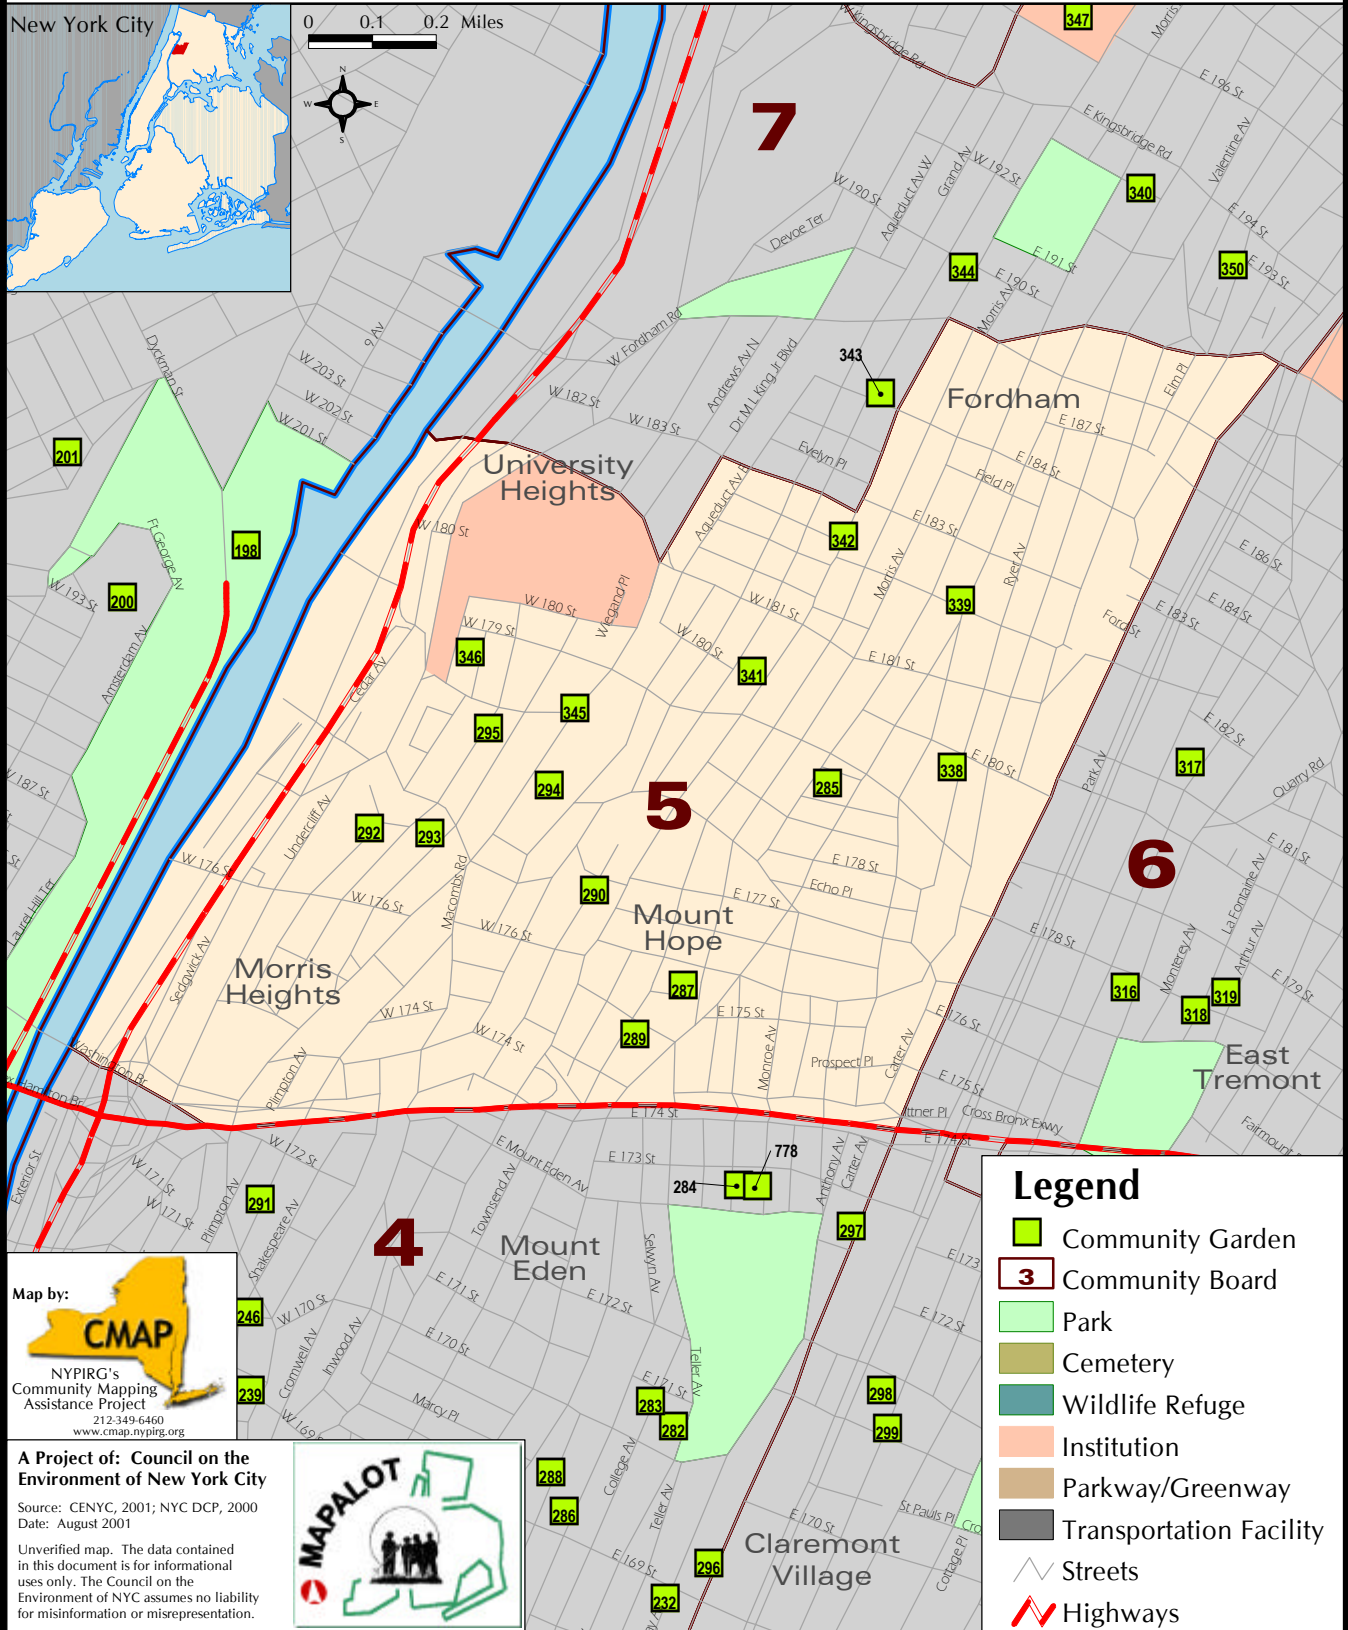

Community Gardens

Bronx: Community Board 5

For detailed information about Community Gardens in New York City go to: www.cenyc.org/maps/index.html

0 0.1 0.2 Miles

Legend

- Community Garden
- Community Board
- Park
- Cemetery
- Wildlife Refuge
- Institution
- Parkway/Greenway
- Transportation Facility
- Streets
- Highways

Map by:

NYPIRG's
Community Mapping
Assistance Project
212-349-6460
www.cmap.nypirg.org

A Project of: Council on the Environment of New York City
 Source: CENYC, 2001; NYC DCP, 2000
 Date: August 2001
 Unverified map. The data contained in this document is for informational uses only. The Council on the Environment of NYC assumes no liability for misinformation or misrepresentation.

Community Gardens

For detailed information about Community Gardens in New York City go to: www.cenyc.org/maps/index.html

Bronx: Community Board 5

ID	GARDEN NAME	ADDRESS
285	Creston Community Playground	2035-2039 Creston Avenue
287	East 176th Street HDFC.	108 E. 176th St.
289	Townsend Garden	1735 Walton Avenue
290	Mount Hope Housing Company	90 W. Tremont Avenue
292	P.S. 109	1771 Popham Avenue
293	Popham Park	200 W Tremont Avenue
294	The Learning Tree	1885 University Ave (Behind Calvary Methodist Church)
295	Phelan Place Garden (Phoenix House)	Cor. of Phelan Pl. & West Burnside Ave.
338	Anthony Ave. Homeowners & Tnts. Assoc.	2078 Anthony Avenue
339	Assoc. from Fordham to Burnside	2242 Creston Avenue
341	Aqueduct Homeowners & Associates	2146-48 Grand Avenue
342	Garden of Roses	15 Buchanan Place
345	P.S./M.S.. 330	1930 Andrews Avenue
346	P.S. 226	1950 Sedgwick Avenue