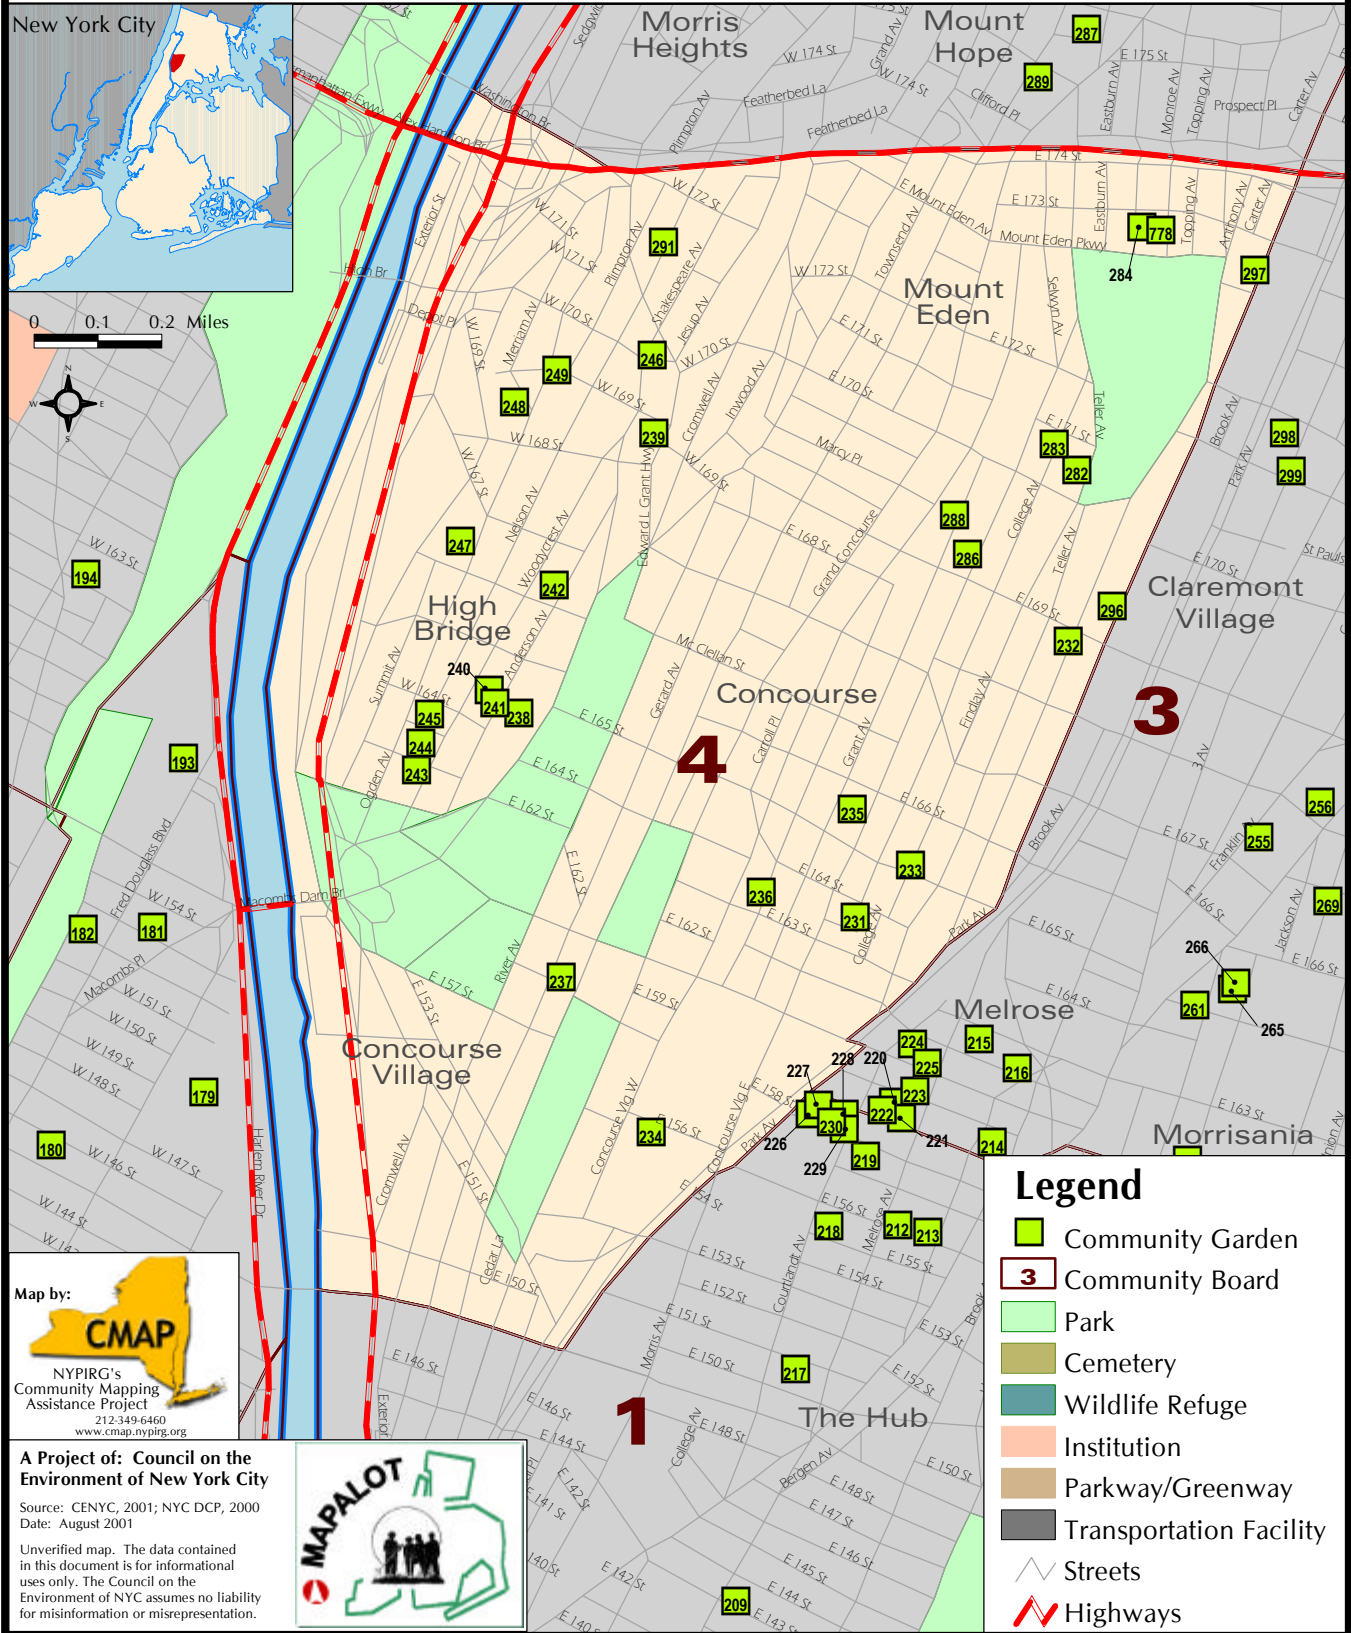

## Bronx: Community Board 4

For detailed information about Community Gardens in New York City go to: [www.cenyc.org/maps/index.html](http://www.cenyc.org/maps/index.html)

**A Project of: Council on the Environment of New York City**  
 Source: CENYC, 2001; NYC DCP, 2000  
 Date: August 2001  
 Unverified map. The data contained in this document is for informational uses only. The Council on the Environment of NYC assumes no liability for misinformation or misrepresentation.

### Legend

- Community Garden
- Community Board
- Park
- Cemetery
- Wildlife Refuge
- Institution
- Parkway/Greenway
- Transportation Facility
- Streets
- Highways