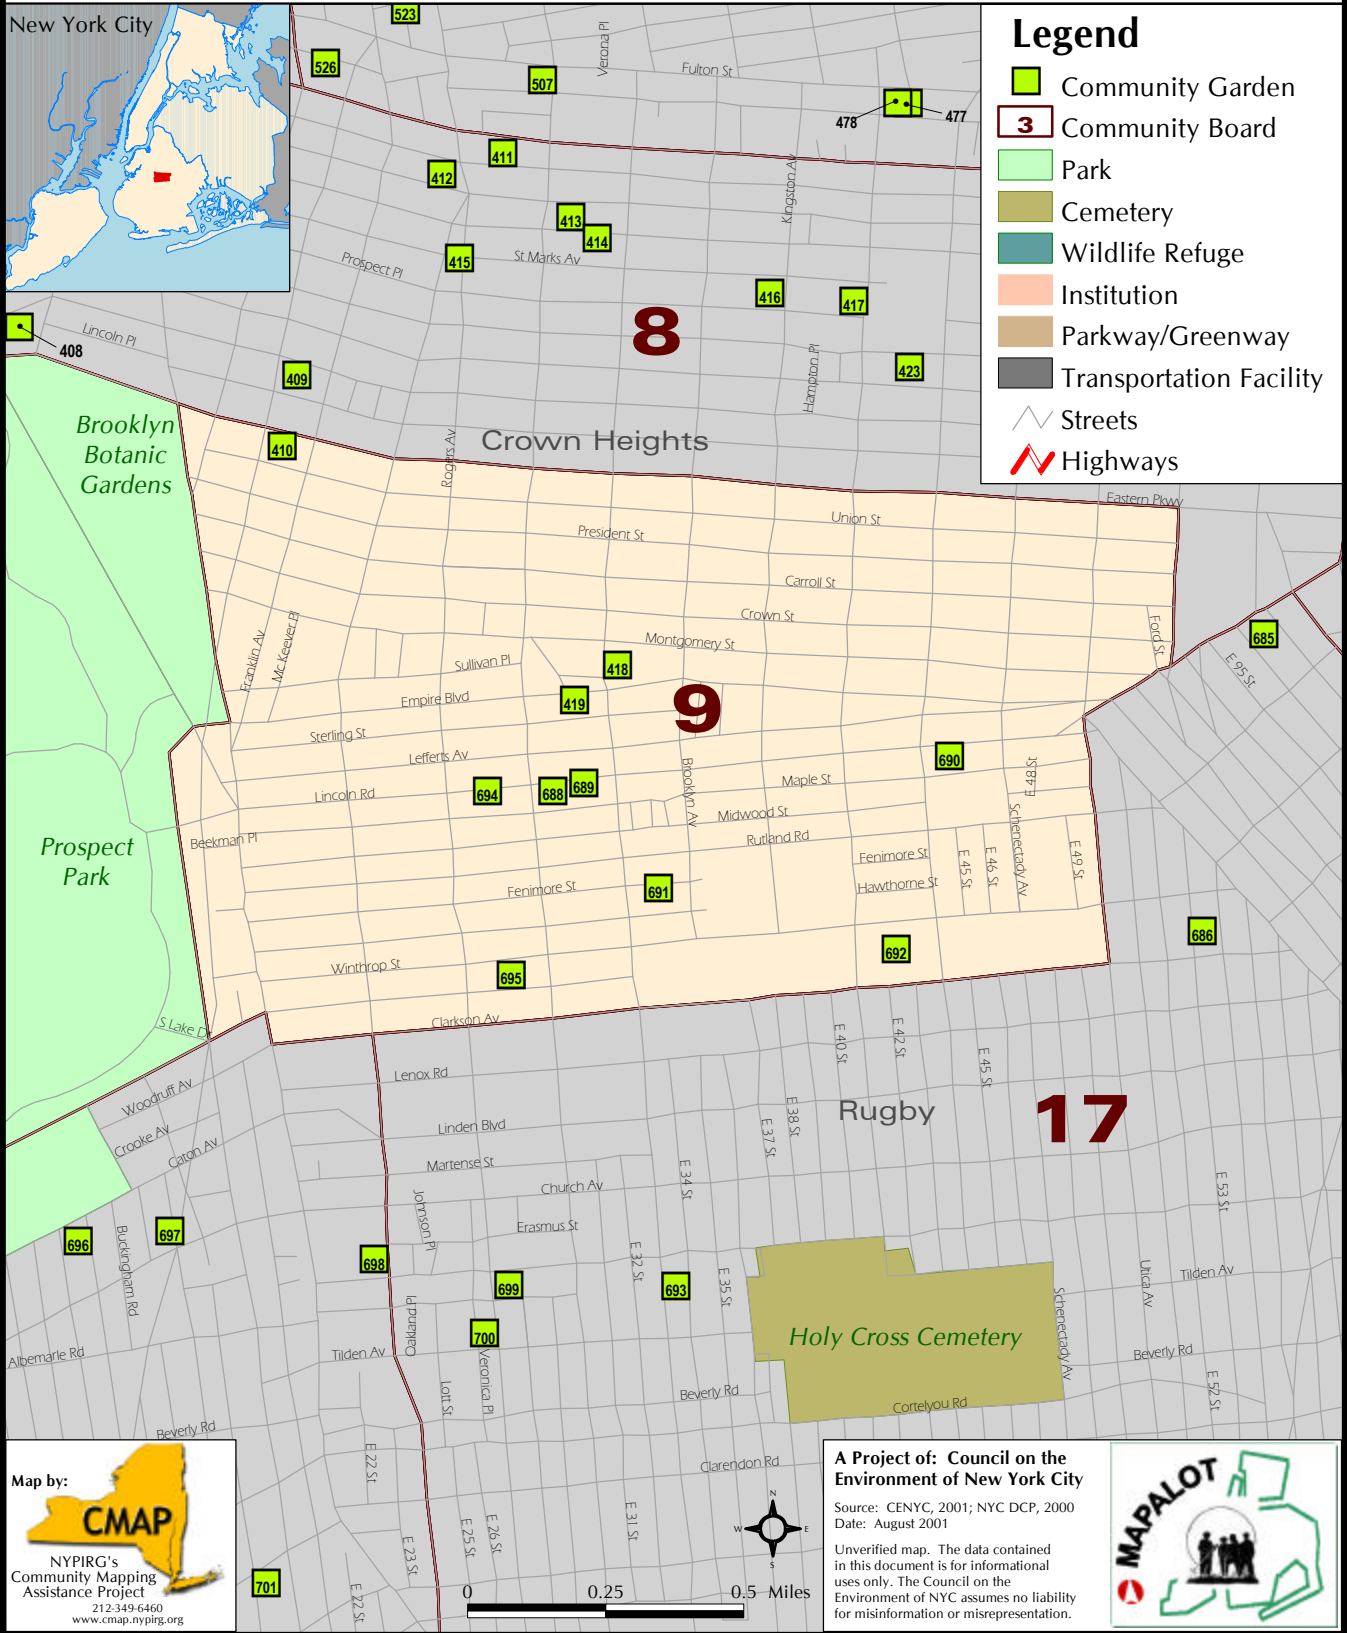

Community Gardens

Brooklyn: Community Board 9

For detailed information about Community Gardens in New York City go to: www.cenyc.org/maps/index.html

Community Gardens

For detailed information about Community Gardens in New York City go to: www.cenyc.org/maps/index.html

Brooklyn: Community Board 9

ID	GARDEN NAME	ADDRESS
410	Eastern Parkway Coalition	Eastern Pkwy., W/O Franklin
418	71st Precinct Garden	421 Empire Blvd
419	M.S. 61	400 Empire Blvd.
688	St. Francis Assisi/St. Blaise Church Garden	1081 Nostrand Avenue
689	St. Francis of Assisi Peace Garden	400 Lincoln Road
690	M.S. 391 Mahalia Jackson	790 East New York Avenue
691	P.S. 397	490 Fenimore Street
692	Kingsboro Psychiatric Center	681 Clarkson Avenue
694	Lincoln Road Block Assoc.	316 Lincoln Road
695	M.S. 2	1252 Nostrand Ave./625-675 Parkside