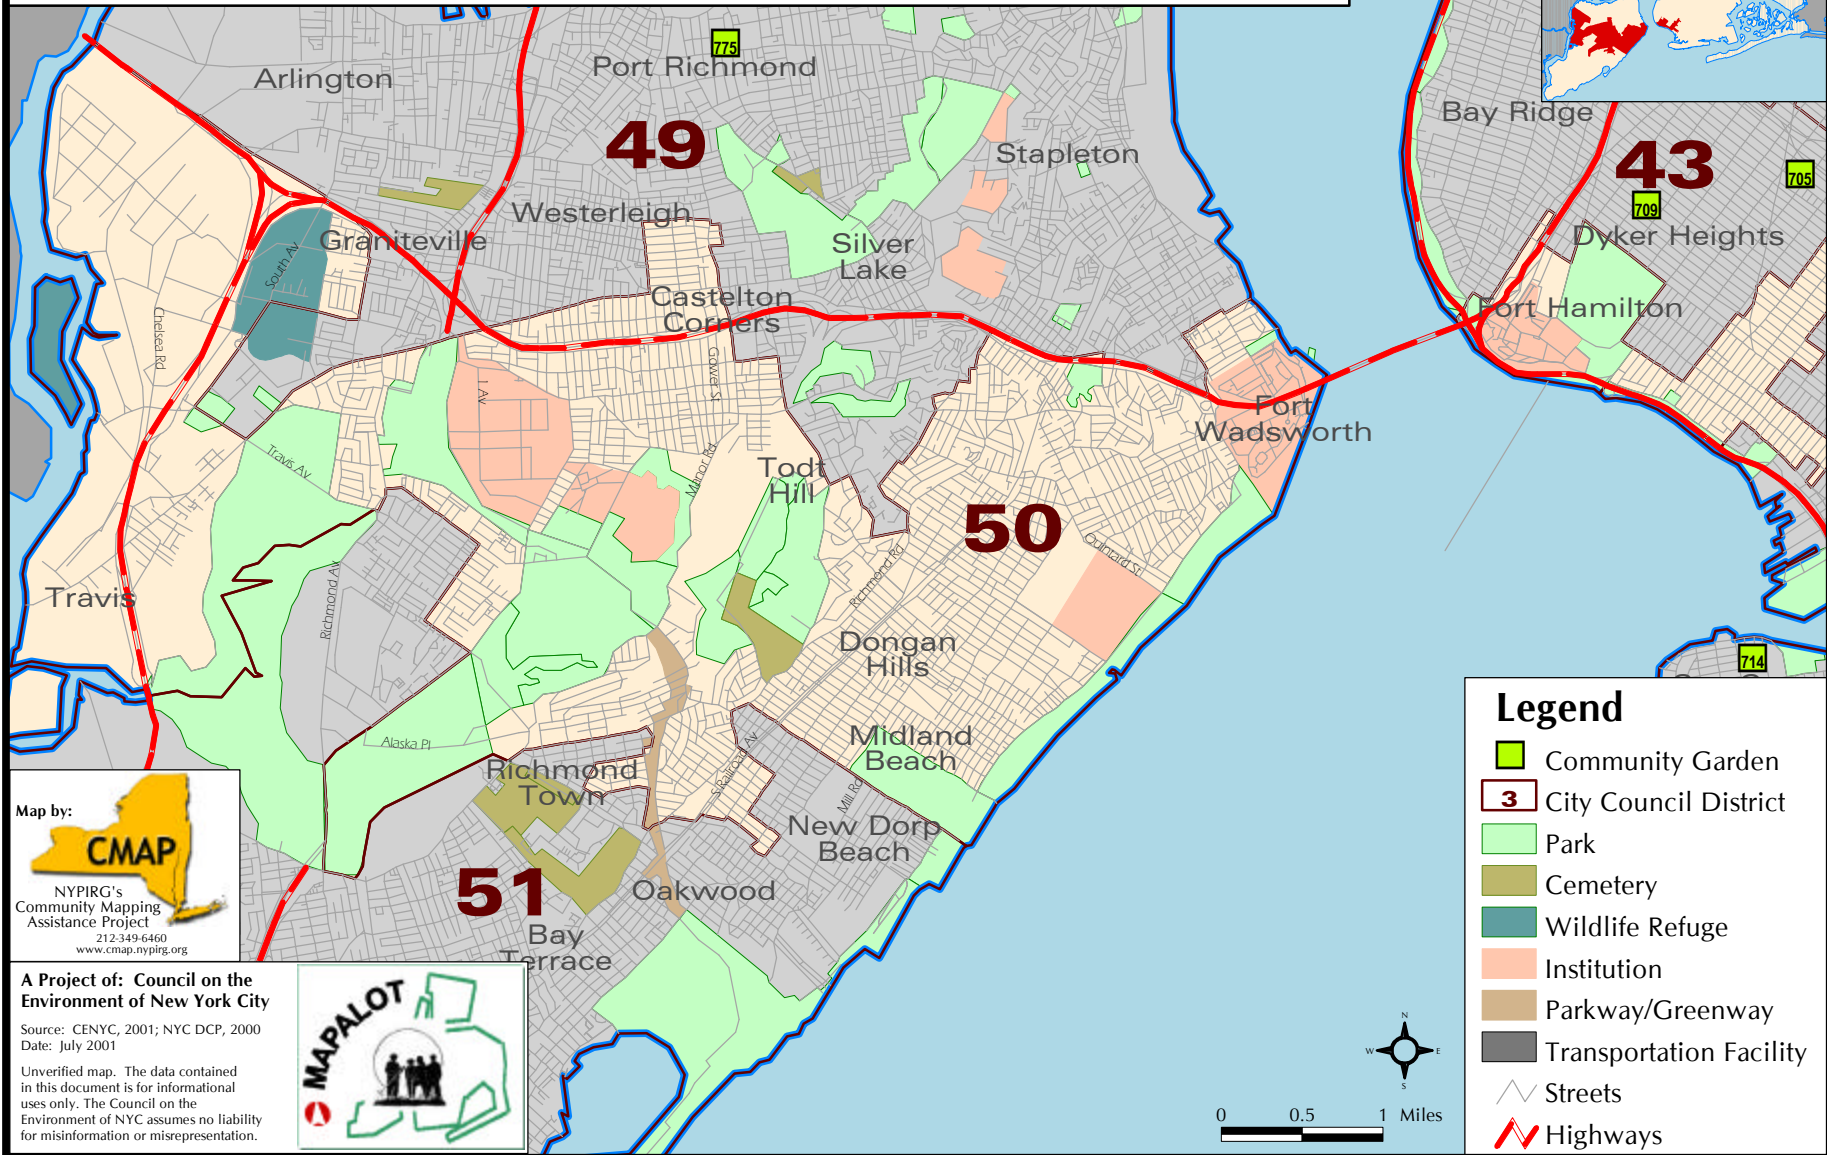

## Staten Island: City Council District 50

For detailed information about Community Gardens in New York City go to: [www.cenyc.org/maps/index.html](http://www.cenyc.org/maps/index.html)

**Legend**

- Community Garden
- City Council District
- Park
- Cemetery
- Wildlife Refuge
- Institution
- Parkway/Greenway
- Transportation Facility
- Streets
- Highways

Unverified map. The data contained in this document is for informational uses only. The Council on the Environment of NYC assumes no liability for misinformation or misrepresentation.