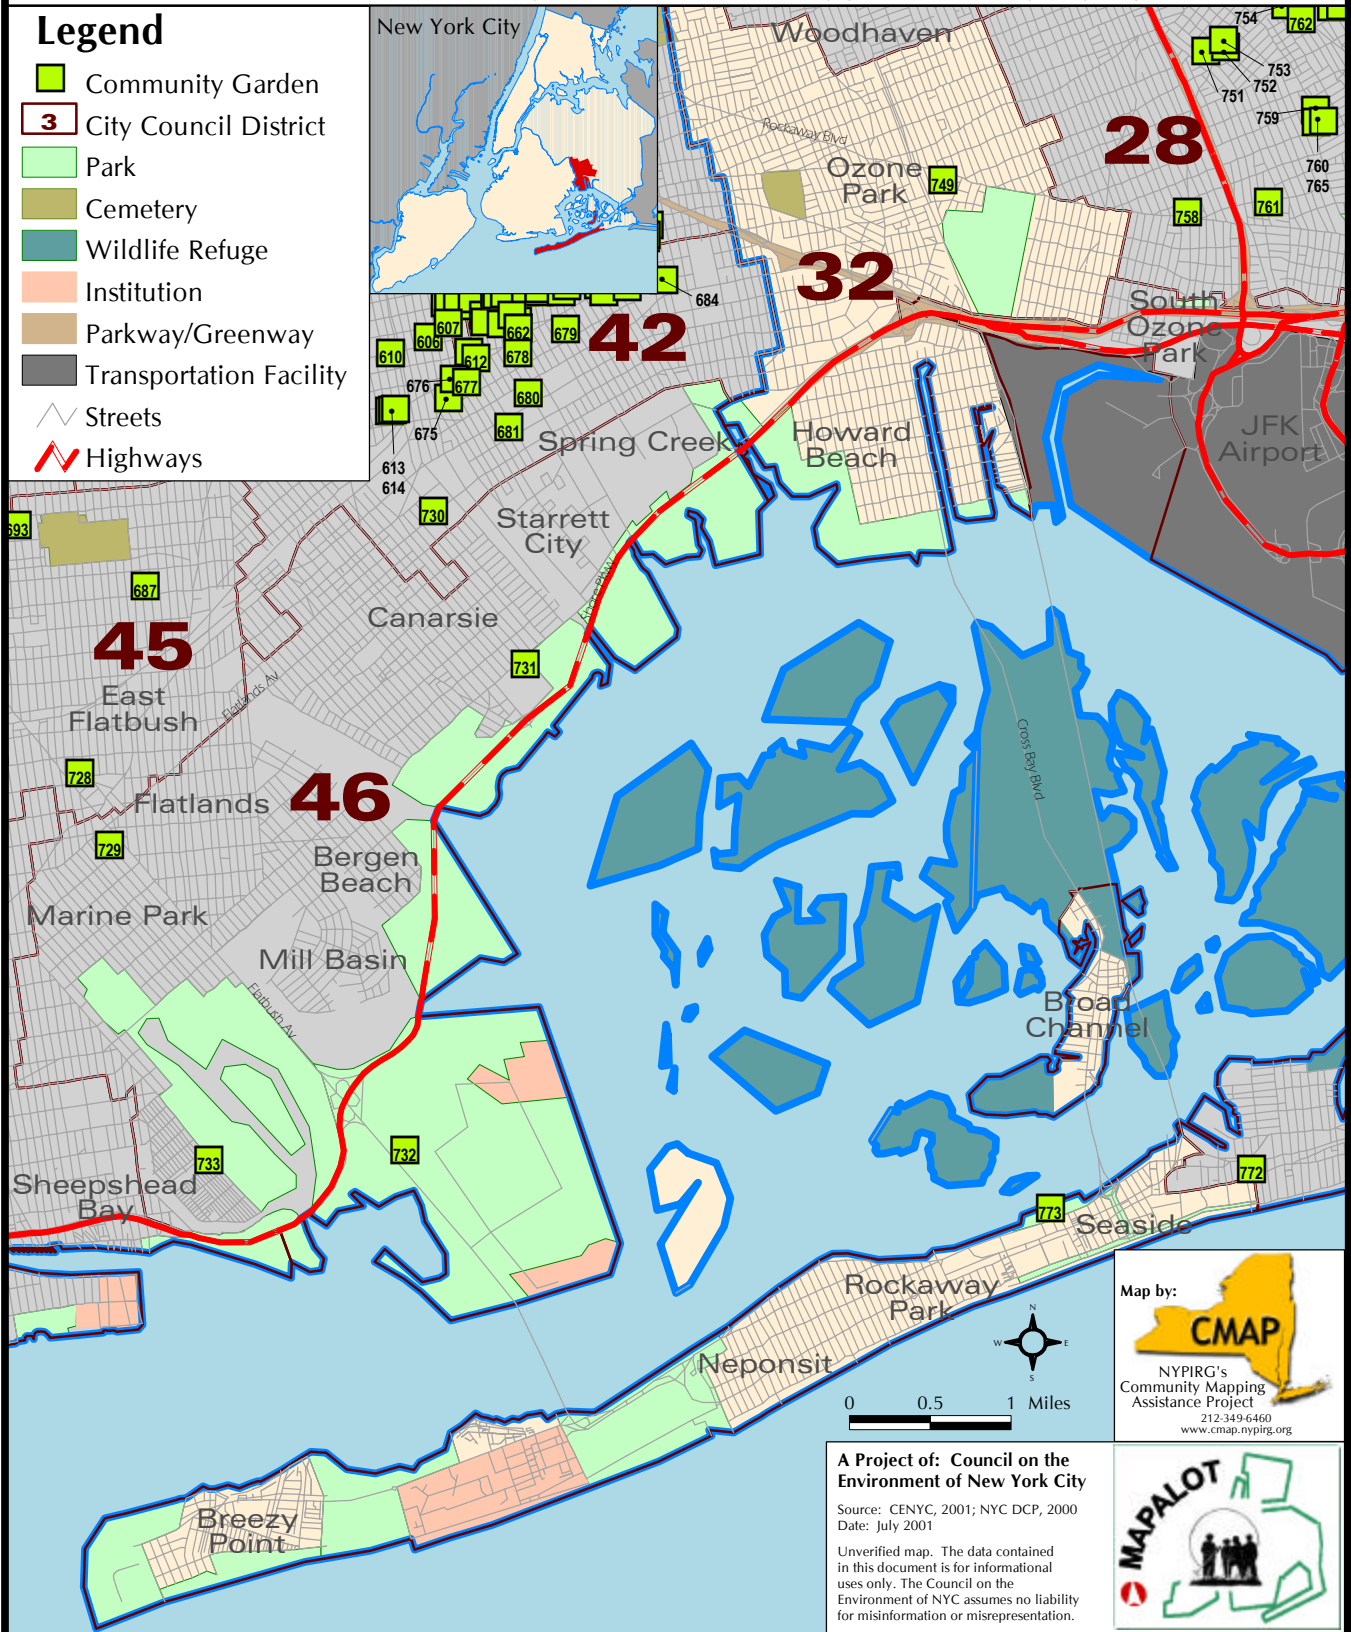

Community Gardens

Queens: City Council District 32

For detailed information about Community Gardens in New York City go to: www.cenyc.org/maps/index.html

Legend

- Community Garden
- City Council District
- Park
- Cemetery
- Wildlife Refuge
- Institution
- Parkway/Greenway
- Transportation Facility
- Streets
- Highways

A Project of: Council on the Environment of New York City

Source: CENYC, 2001; NYC DCP, 2000
Date: July 2001

Map by: