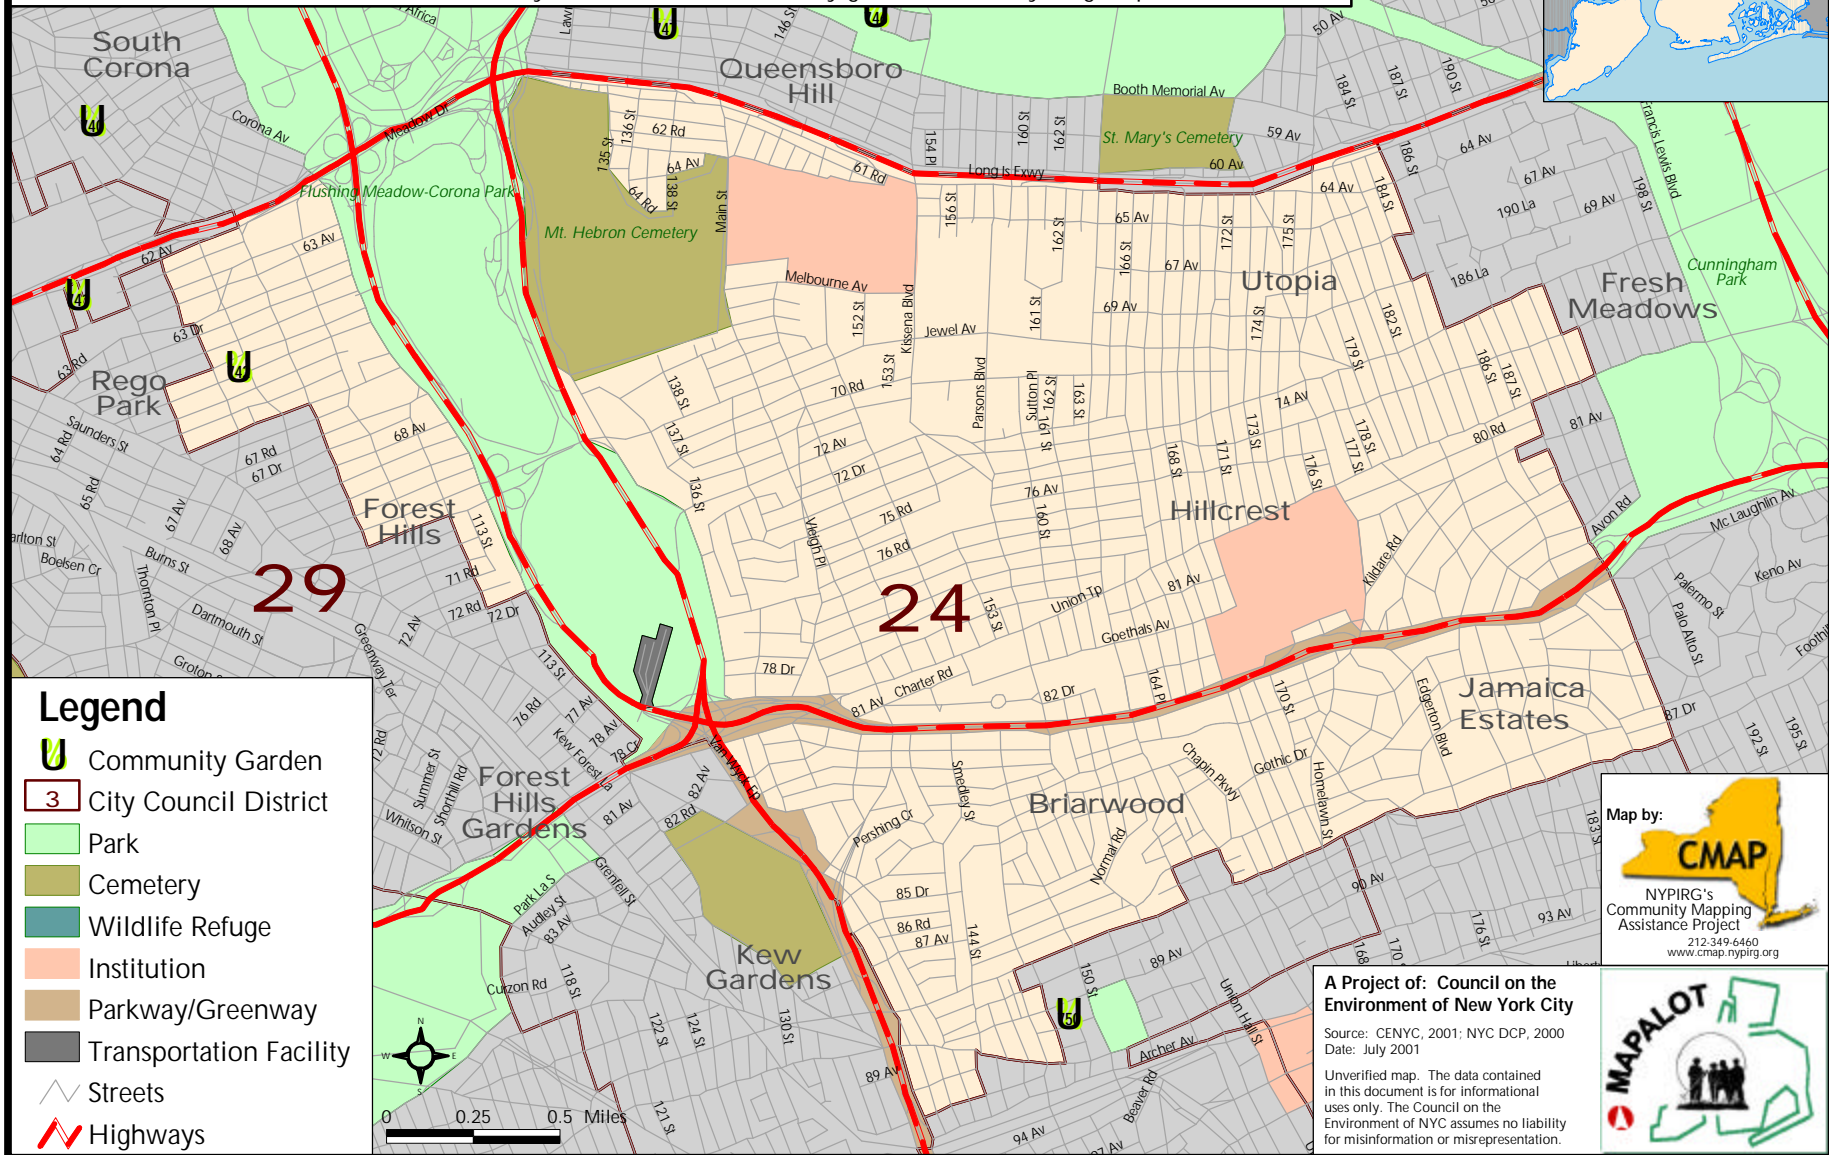

Community Gardens

Queens: City Council District 24

For detailed information about Community Gardens in New York City go to: www.cenyc.org/maps/index.html

Legend

- Community Garden
- City Council District
- Park
- Cemetery
- Wildlife Refuge
- Institution
- Parkway/Greenway
- Transportation Facility
- Streets
- Highways

Map by:

NYPIRG's
Community Mapping
Assistance Project
212.349.6460
www.cmap.nypirg.org

A Project of: Council on the Environment of New York City

Source: CENYC, 2001; NYC DCP, 2000
Date: July 2001

Unverified map. The data contained in this document is for informational uses only. The Council on the Environment of NYC assumes no liability for misinformation or misrepresentation.