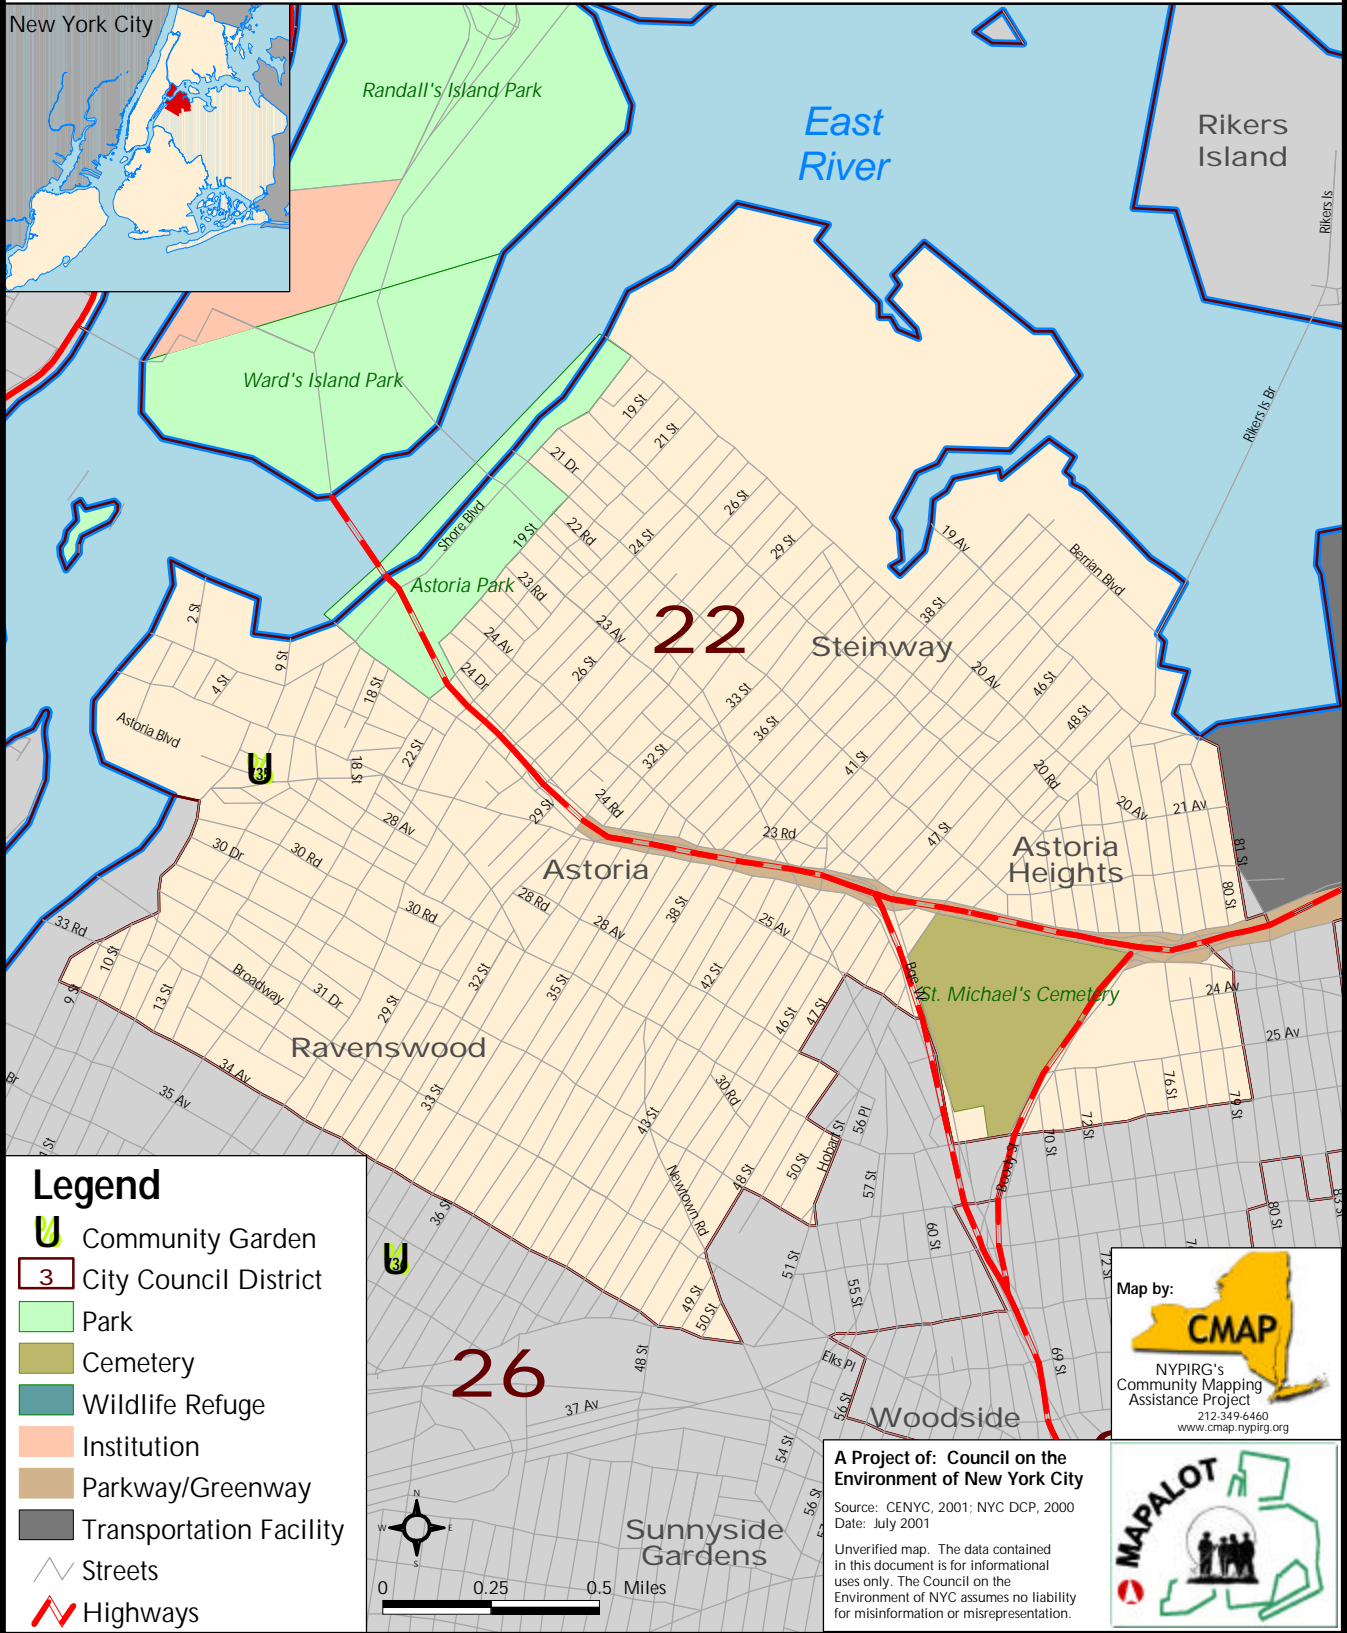

Community Gardens

Queens: City Council District 22

For detailed information about Community Gardens in New York City go to: www.cenyc.org/maps/index.html

Legend

- Community Garden
- City Council District
- Park
- Cemetery
- Wildlife Refuge
- Institution
- Parkway/Greenway
- Transportation Facility
- Streets
- Highways

0 0.25 0.5 Miles

Map by:

NYPIRG's
Community Mapping
Assistance Project
212-349-6460
www.cmap.nypirg.org

A Project of: Council on the Environment of New York City

Source: CENYC, 2001; NYC DCP, 2000
Date: July 2001