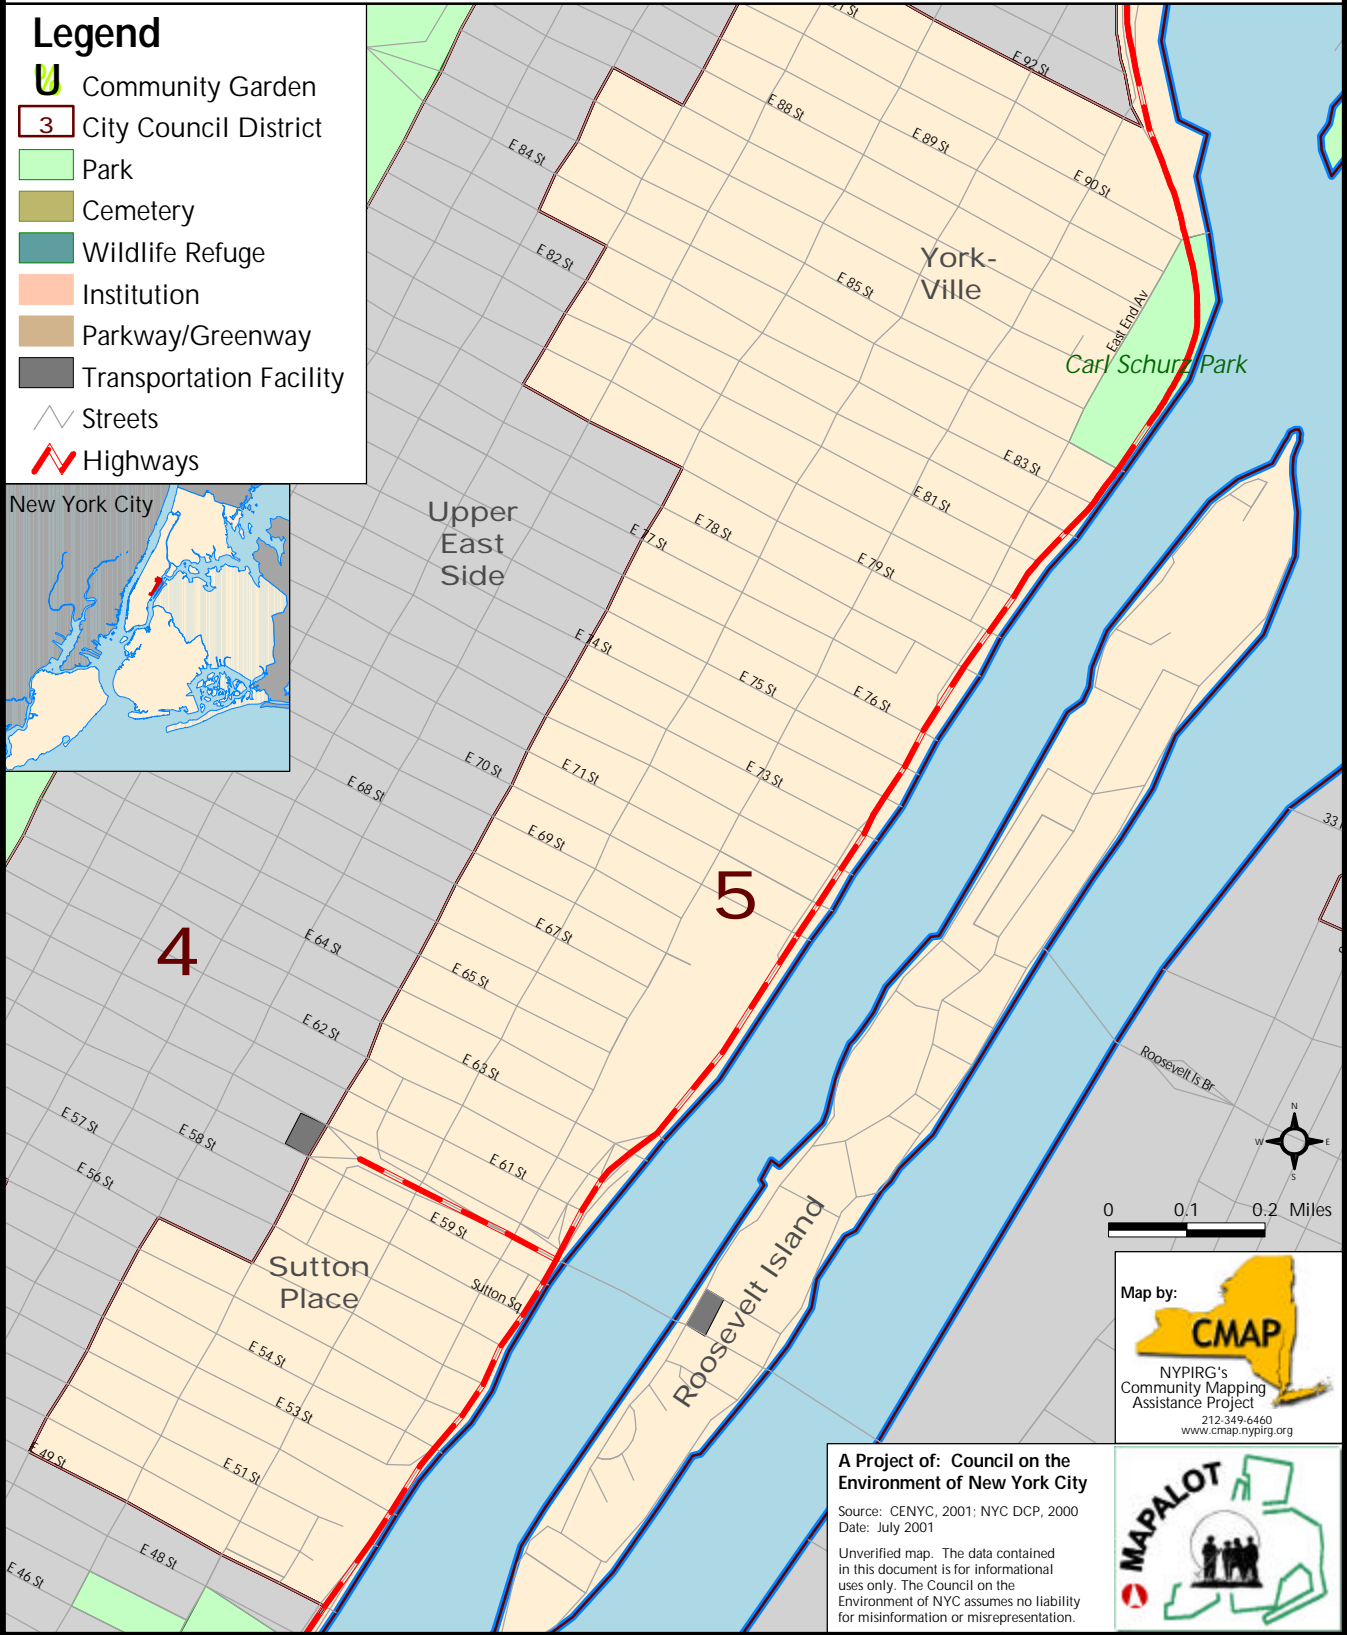

Community Gardens

Manhattan: City Council District 5

For detailed information about Community Gardens in New York City go to: www.cenyc.org/maps/index.html

Legend

-  Community Garden
-  City Council District
-  Park
-  Cemetery
-  Wildlife Refuge
-  Institution
-  Parkway/Greenway
-  Transportation Facility
-  Streets
-  Highways

A Project of: Council on the Environment of New York City

Source: CENYC, 2001; NYC DCP, 2000
Date: July 2001

Unverified map. The data contained in this document is for informational uses only. The Council on the Environment of NYC assumes no liability for misinformation or misrepresentation.