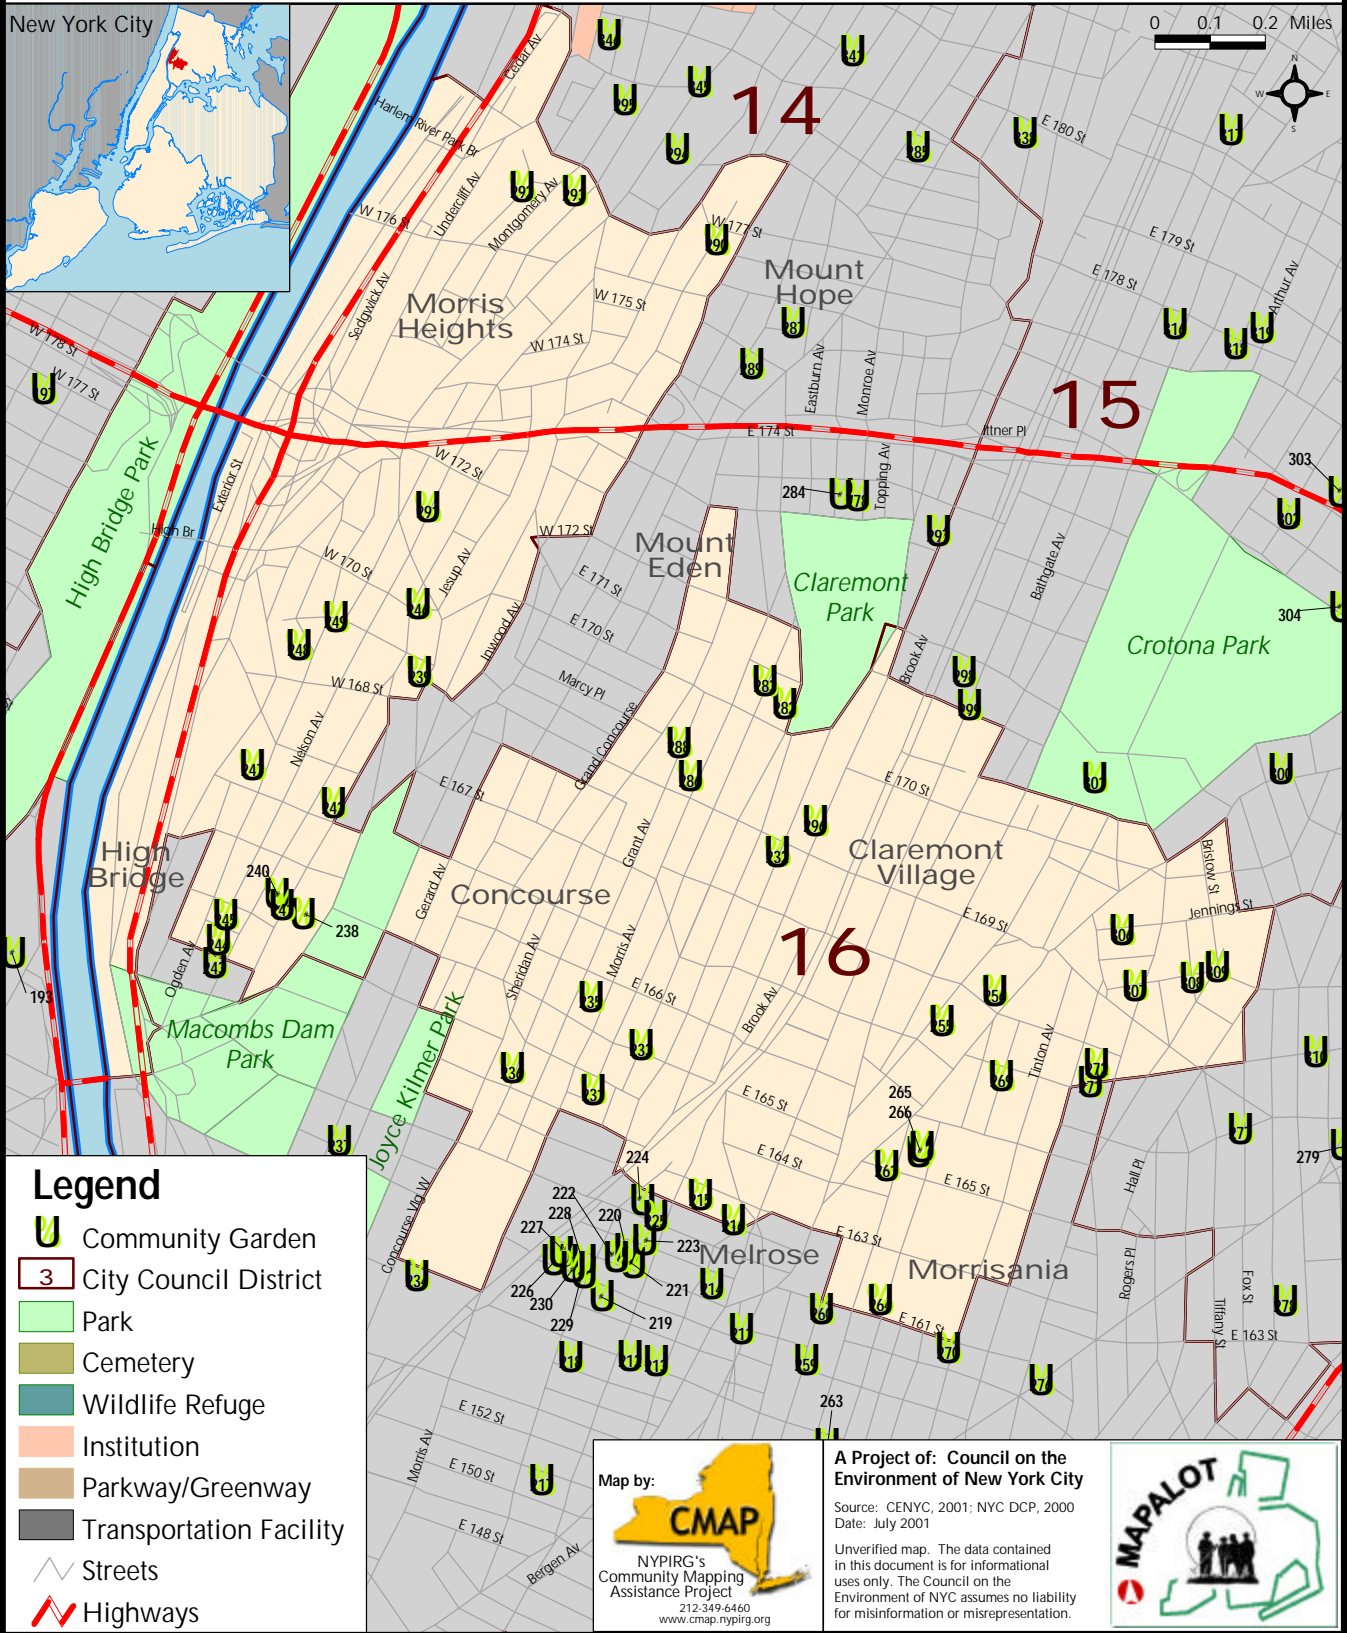

Community Gardens

Bronx: City Council District 16

For detailed information about Community Gardens in New York City go to: www.cenyc.org/maps/index.html

Legend

- Community Garden
- City Council District
- Park
- Cemetery
- Wildlife Refuge
- Institution
- Parkway/Greenway
- Transportation Facility
- Streets
- Highways

Map by:
 CMAP
 NYPIRG's
 Community Mapping
 Assistance Project
 212-349-6460
www.cmap.nypirg.org

A Project of: Council on the Environment of New York City
 Source: CENYC, 2001; NYC DCP, 2000
 Date: July 2001
 Unverified map. The data contained in this document is for informational uses only. The Council on the Environment of NYC assumes no liability for misinformation or misrepresentation.