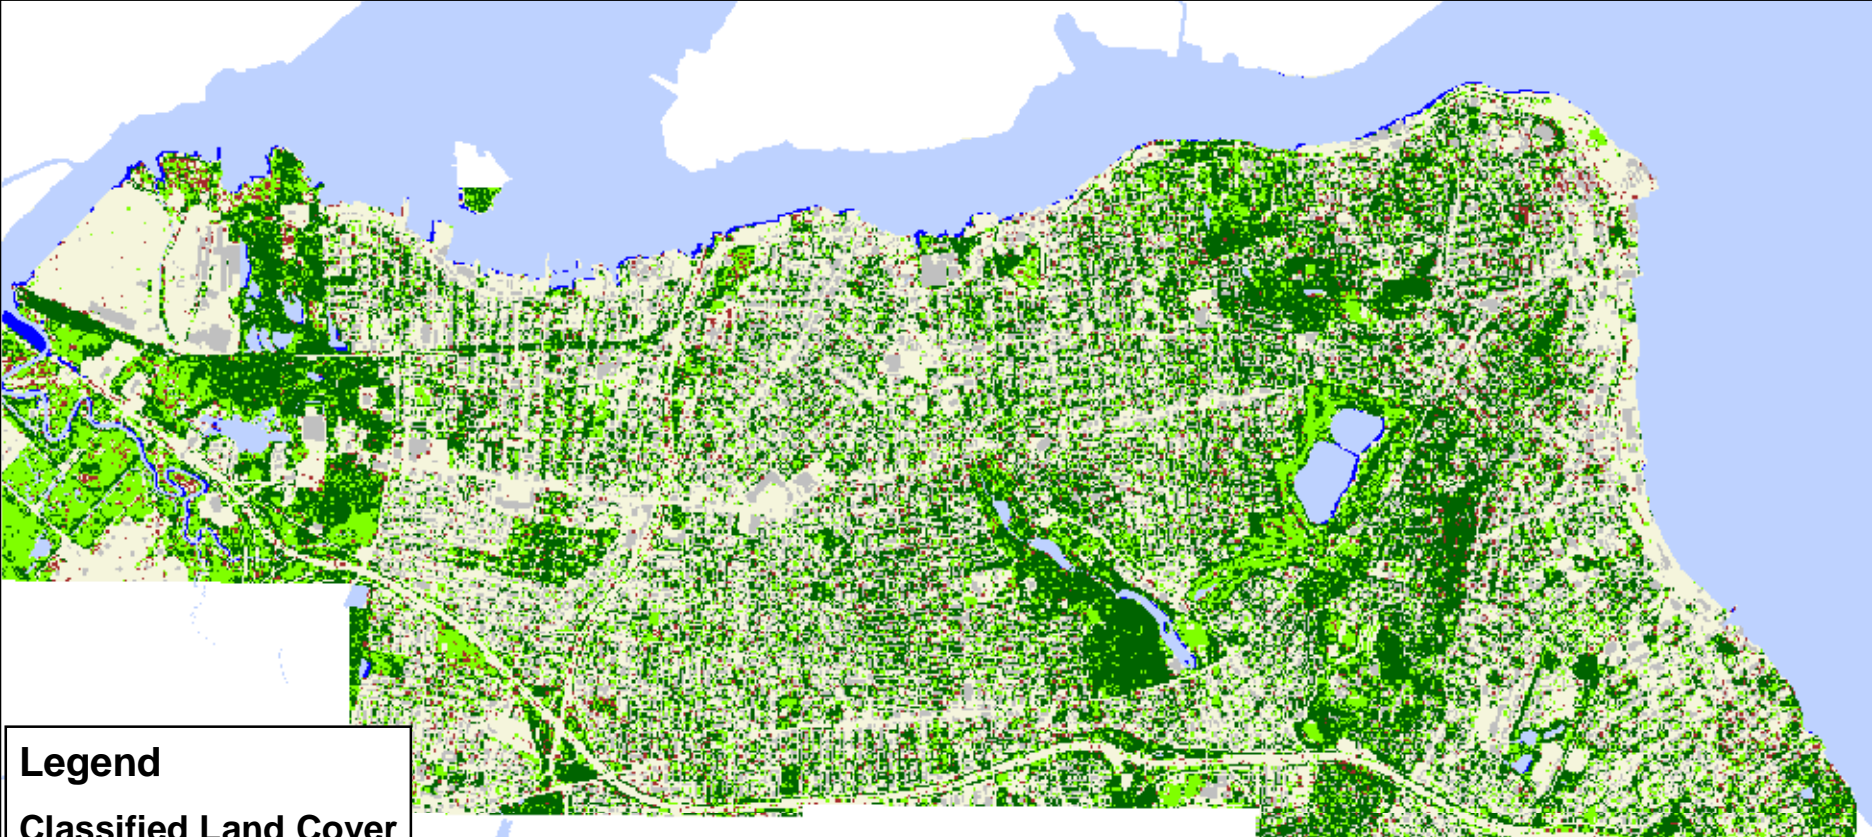

Classified Land Cover

Northern Staten Island - Community Board 1

Legend

Classified Land Cover

- Unknown
 - Tree/Shrub
 - Grass
 - Other Impervious Land
 - Buildings
 - Water
 - Water
- 

Color infrared images collected by the EMERGE Corporation were taken in September, 2001. Each pixel in the image was classified as either tree/shrub (dark green), grass/soil (light green), buildings (grey), other impervious land (tan), and water (blue). Classification accuracy on Staten Island is 74%.
Source: USDA Forest Service, Northeastern Research Station
Aerial photos taken September, 2001