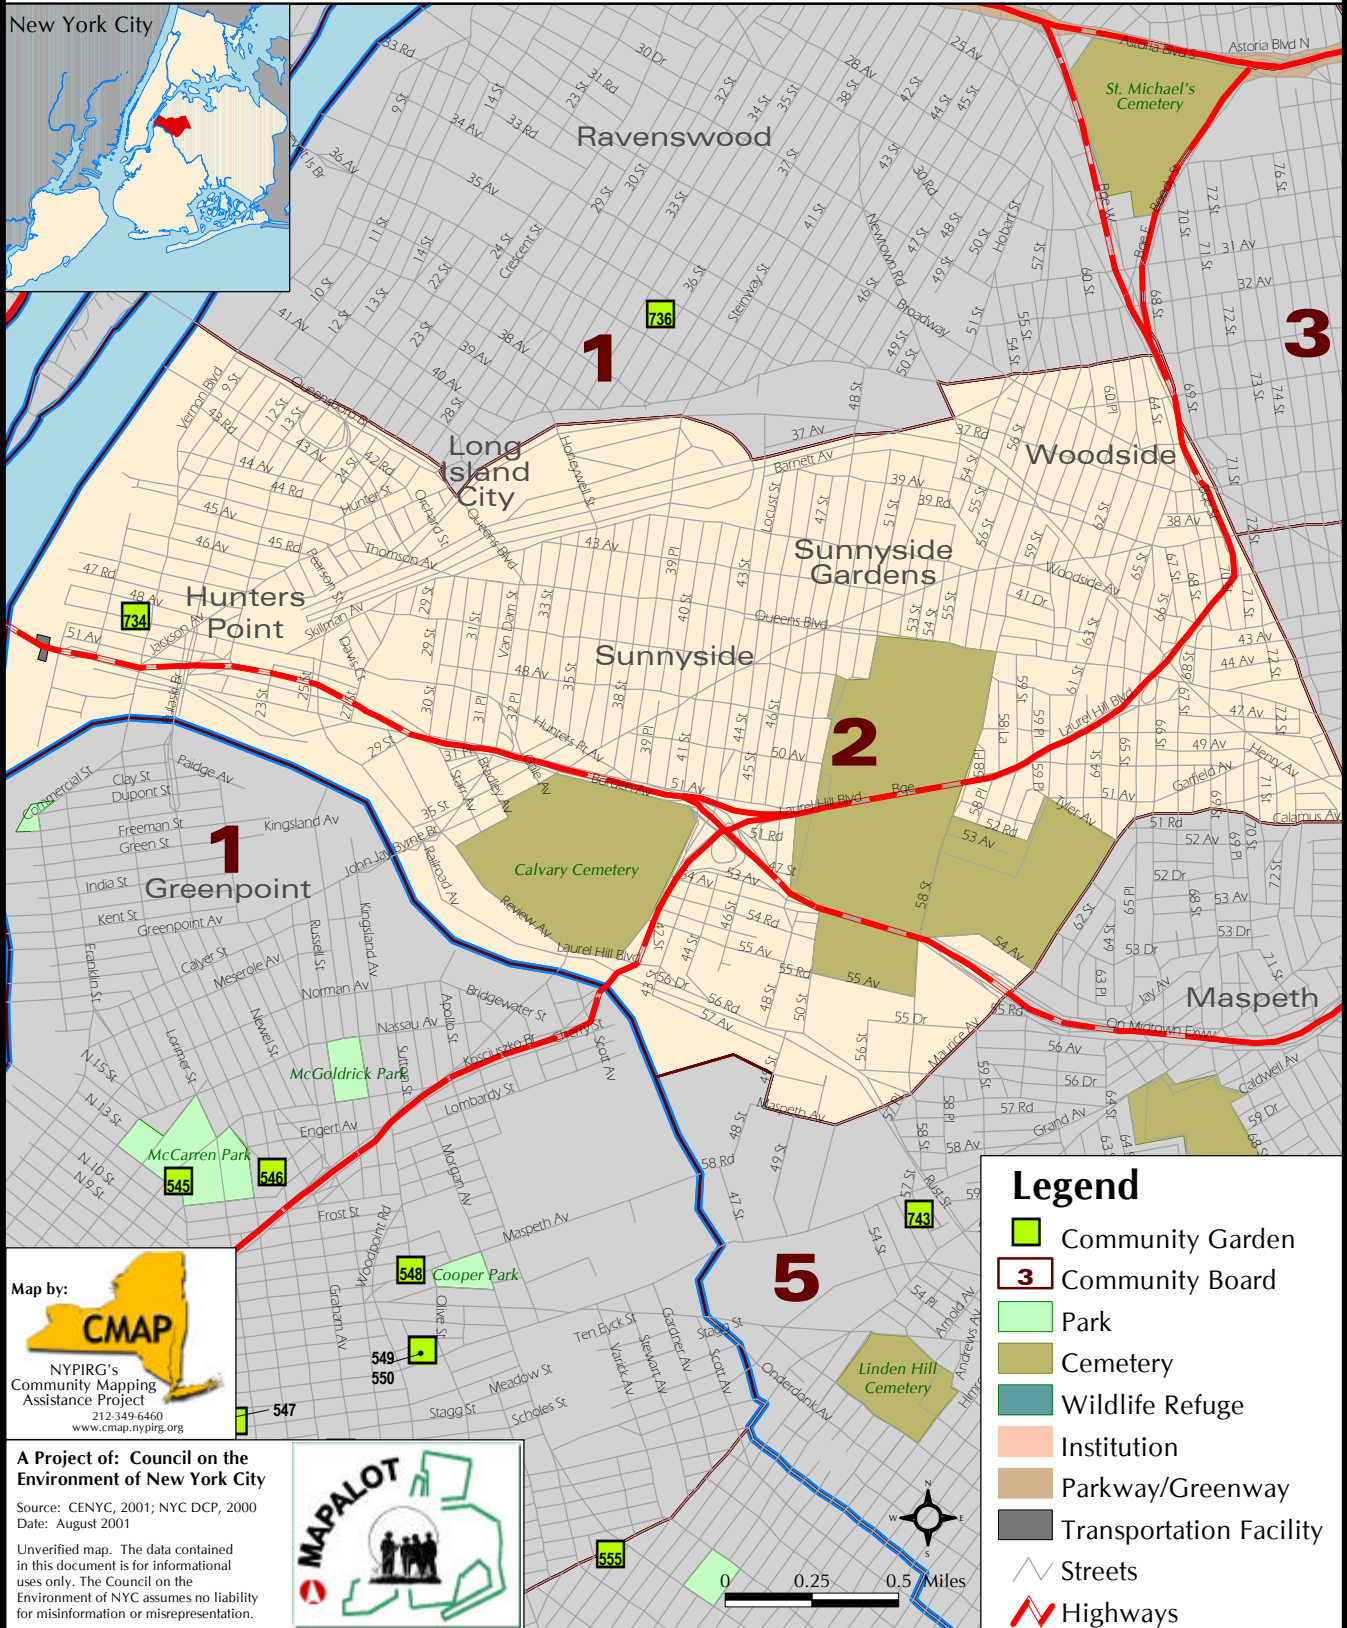

Community Gardens

Queens: Community Board 2

For detailed information about Community Gardens in New York City go to: www.cenyc.org/maps/index.html

Legend

- Community Garden
- Community Board
- Park
- Cemetery
- Wildlife Refuge
- Institution
- Parkway/Greenway
- Transportation Facility
- Streets
- Highways

Map by:

NYPIRG's
Community Mapping
Assistance Project
212-349-6460
www.cmap.nypirg.org

A Project of: Council on the Environment of New York City

Source: CENYC, 2001; NYC DCP, 2000
Date: August 2001

Unverified map. The data contained in this document is for informational uses only. The Council on the Environment of NYC assumes no liability for misinformation or misrepresentation.

Community Gardens

For detailed information about Community Gardens in New York City go to: www.cenyc.org/maps/index.html

Queens: Community Board 2

ID	GARDEN NAME	ADDRESS
734	LIC Comm. Gardens, Inc.	S/S 49th Ave./W/O Vernon Blvd.