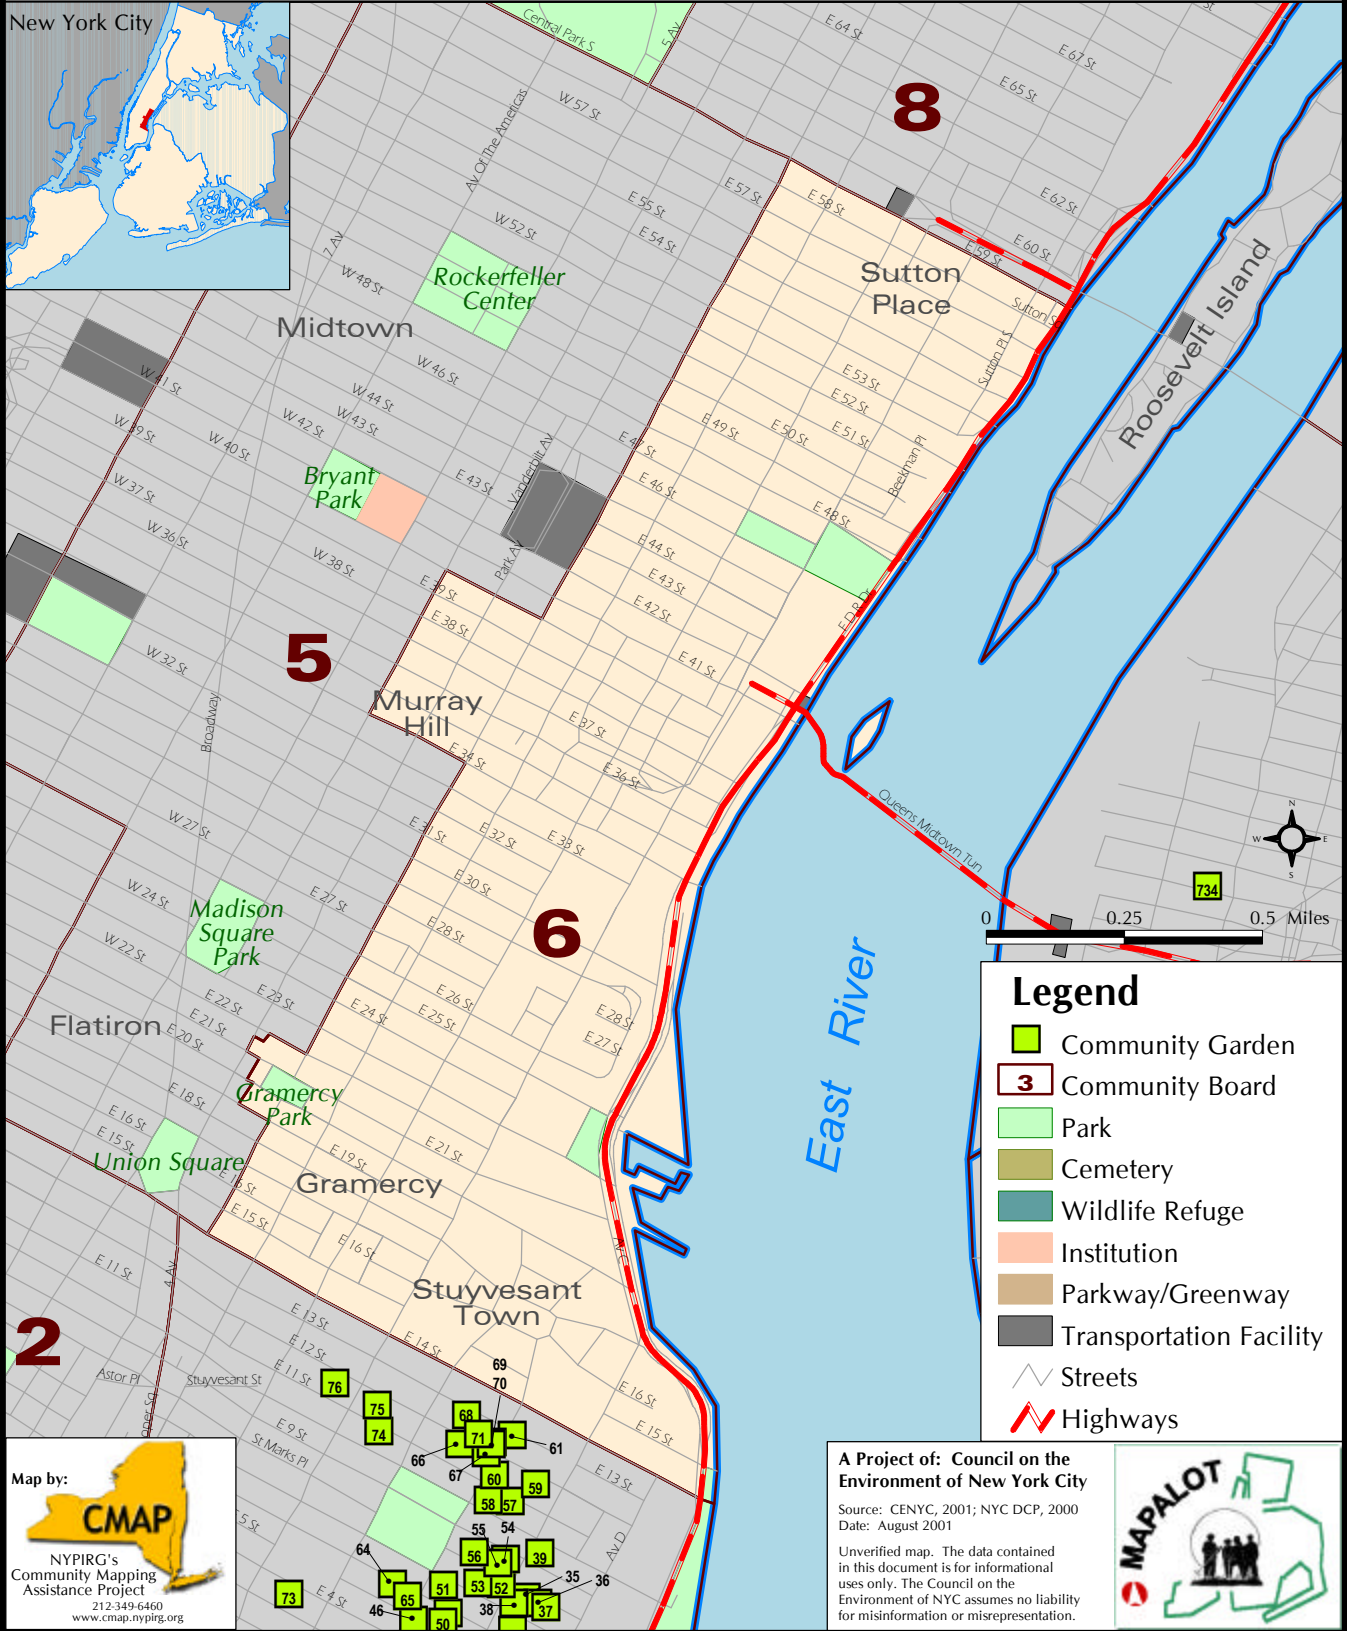

Community Gardens

Manhattan: Community Board 6

For detailed information about Community Gardens in New York City go to: www.cenyc.org/maps/index.html

Map by:

 NYPIRG's
 Community Mapping
 Assistance Project
 212-349-6460
www.cmap.nypirg.org

A Project of: Council on the Environment of New York City
 Source: CENYC, 2001; NYC DCP, 2000
 Date: August 2001
 Unverified map. The data contained in this document is for informational uses only. The Council on the Environment of NYC assumes no liability for misinformation or misrepresentation.