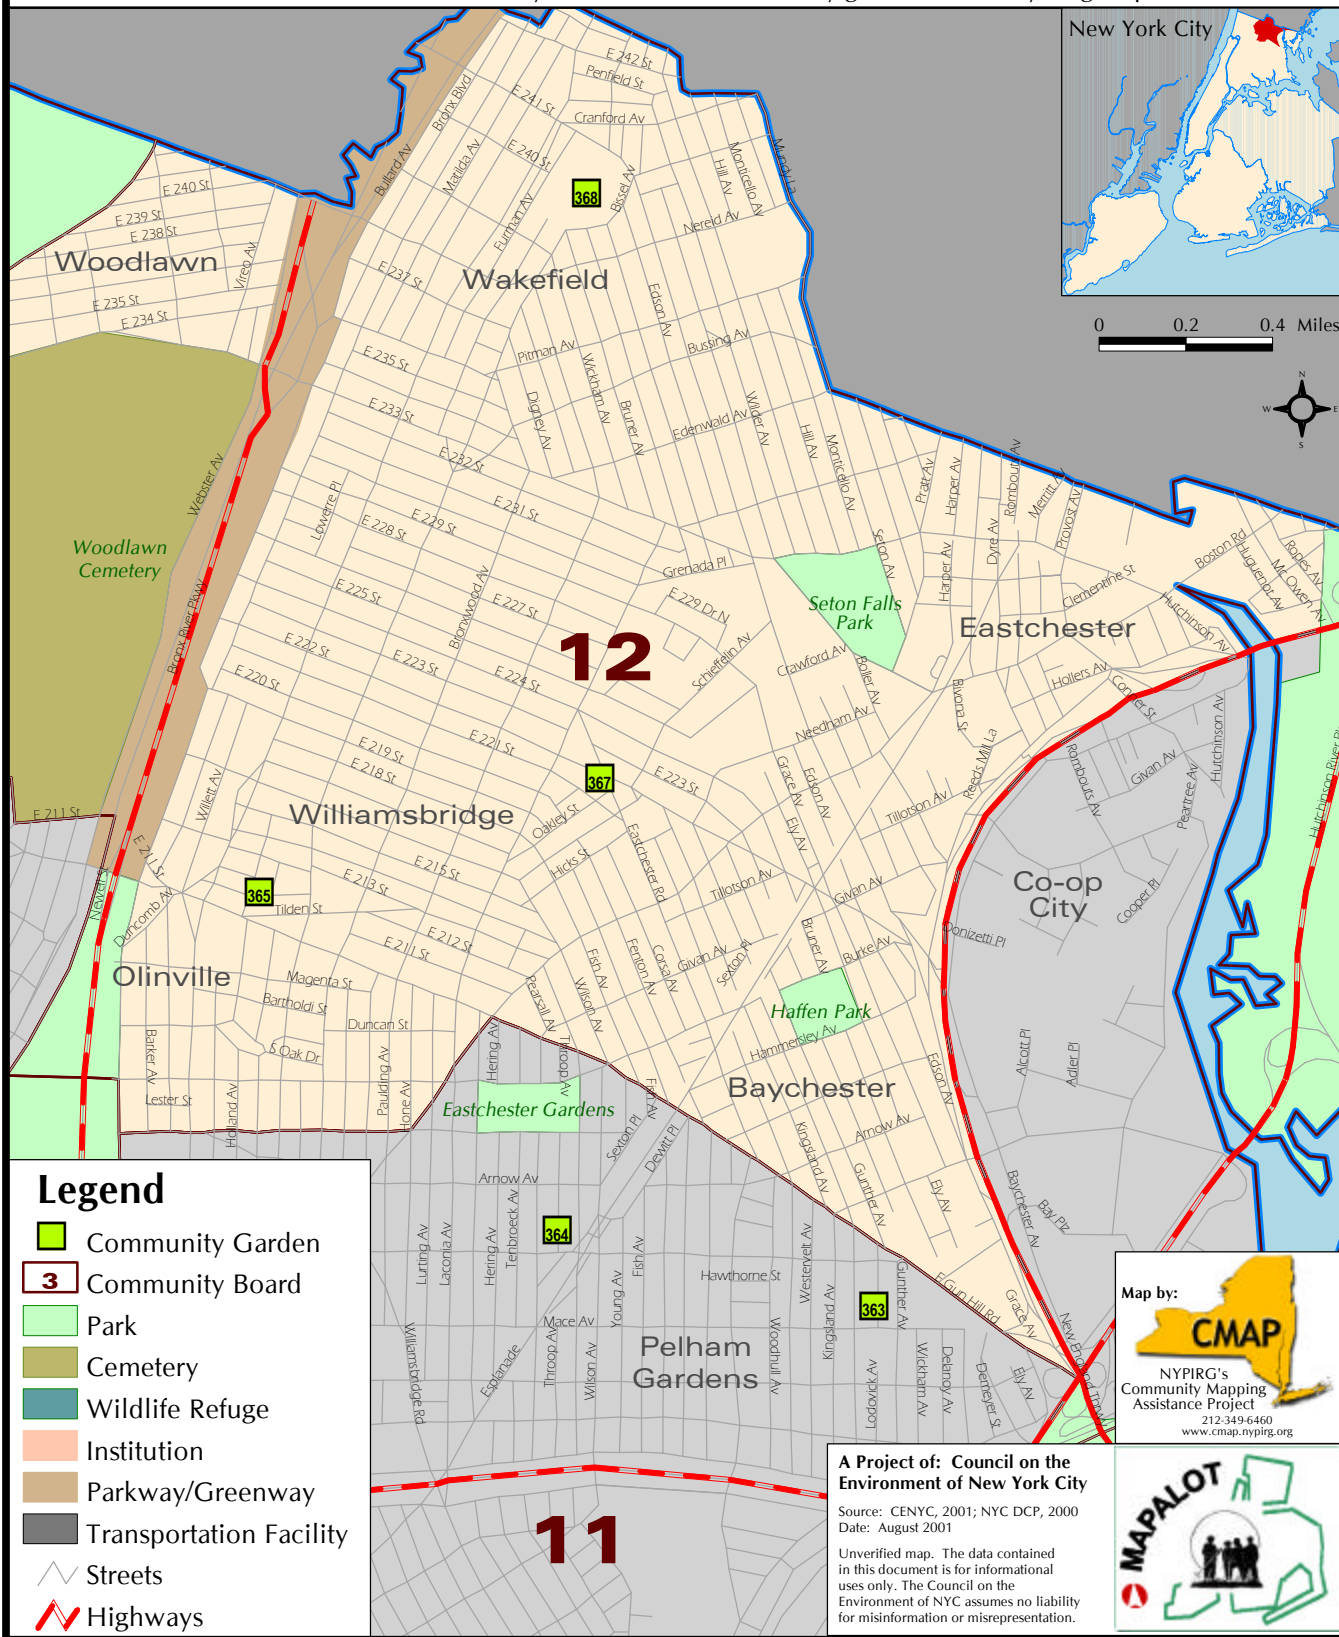

## Bronx: Community Board 12

For detailed information about Community Gardens in New York City go to: [www.cenyc.org/maps/index.html](http://www.cenyc.org/maps/index.html)

**Legend**

- Community Garden
- Community Board
- Park
- Cemetery
- Wildlife Refuge
- Institution
- Parkway/Greenway
- Transportation Facility
- Streets
- Highways