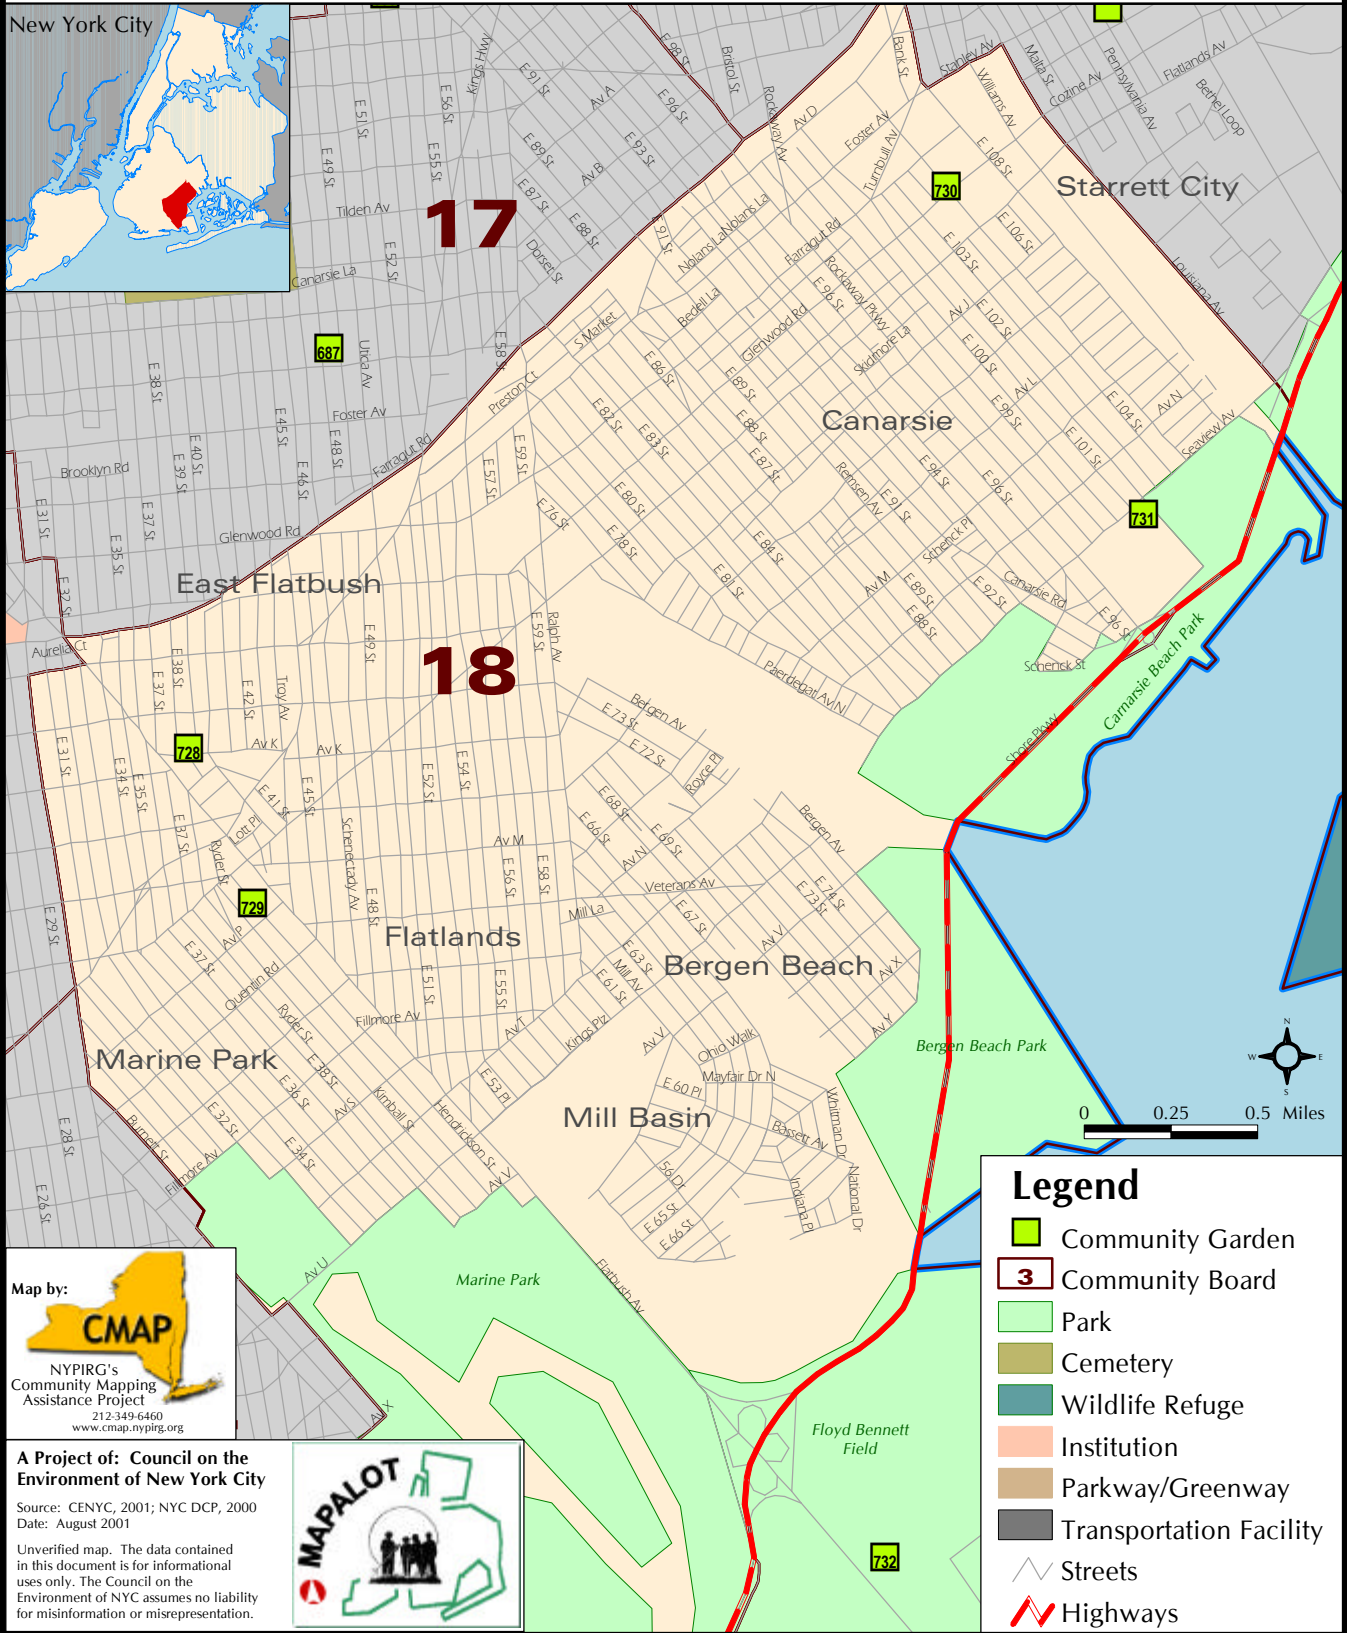

Community Gardens

Brooklyn: Community Board 18

For detailed information about Community Gardens in New York City go to: www.cenyc.org/maps/index.html

0 0.25 0.5 Miles

Legend

- Community Garden
- Community Board
- Park
- Cemetery
- Wildlife Refuge
- Institution
- Parkway/Greenway
- Transportation Facility
- Streets
- Highways

Map by:

NYPIRG's
Community Mapping
Assistance Project
212-349-6460
www.cmap.nypirg.org

A Project of: Council on the Environment of New York City

Source: CENYC, 2001; NYC DCP, 2000
Date: August 2001

Unverified map. The data contained in this document is for informational uses only. The Council on the Environment of NYC assumes no liability for misinformation or misrepresentation.

Community Gardens

For detailed information about Community Gardens in New York City go to: www.cenyc.org/maps/index.html

Brooklyn: Community Board 18

ID	GARDEN NAME	ADDRESS
728	P.S. 119	3829 Avenue K
729	Ancient Order of Gardeners	1550 Hendrickson Street
730	Ponderosa Garden	664 East 105th Street
731	P.S. 272	101-24 Seaview Avenue
732	The Floyd Bennet Garden Assoc, Inc.	Floyd Bennet Field, Ryan Visitors Center