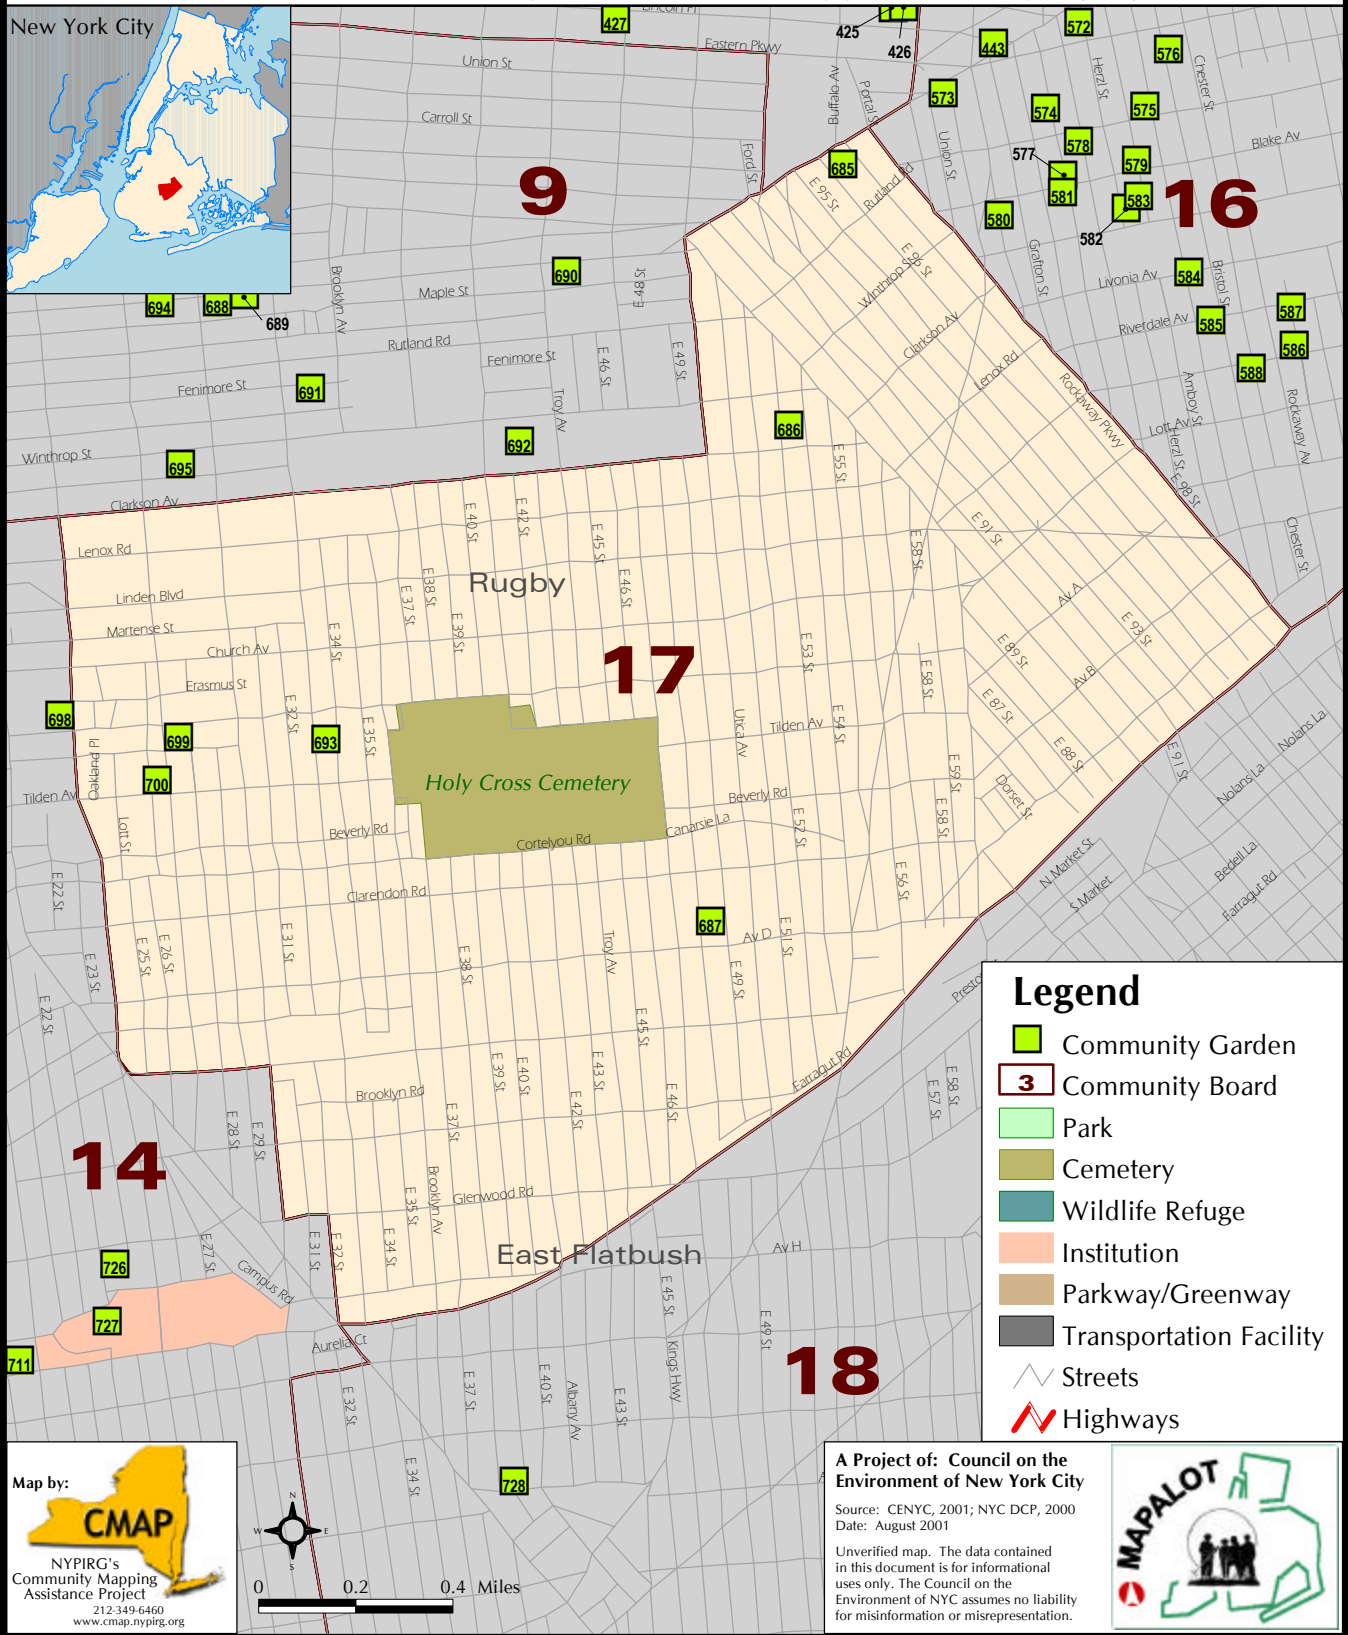

Community Gardens

Brooklyn: Community Board 17

For detailed information about Community Gardens in New York City go to: www.cenyc.org/maps/index.html

Legend

- Community Garden
- Community Board
- Park
- Cemetery
- Wildlife Refuge
- Institution
- Parkway/Greenway
- Transportation Facility
- Streets
- Highways

Map by:

NYPIRG's
Community Mapping
Assistance Project
212-349-6460
www.cmap.nypirg.org

A Project of: Council on the Environment of New York City

Source: CENYC, 2001; NYC DCP, 2000
Date: August 2001