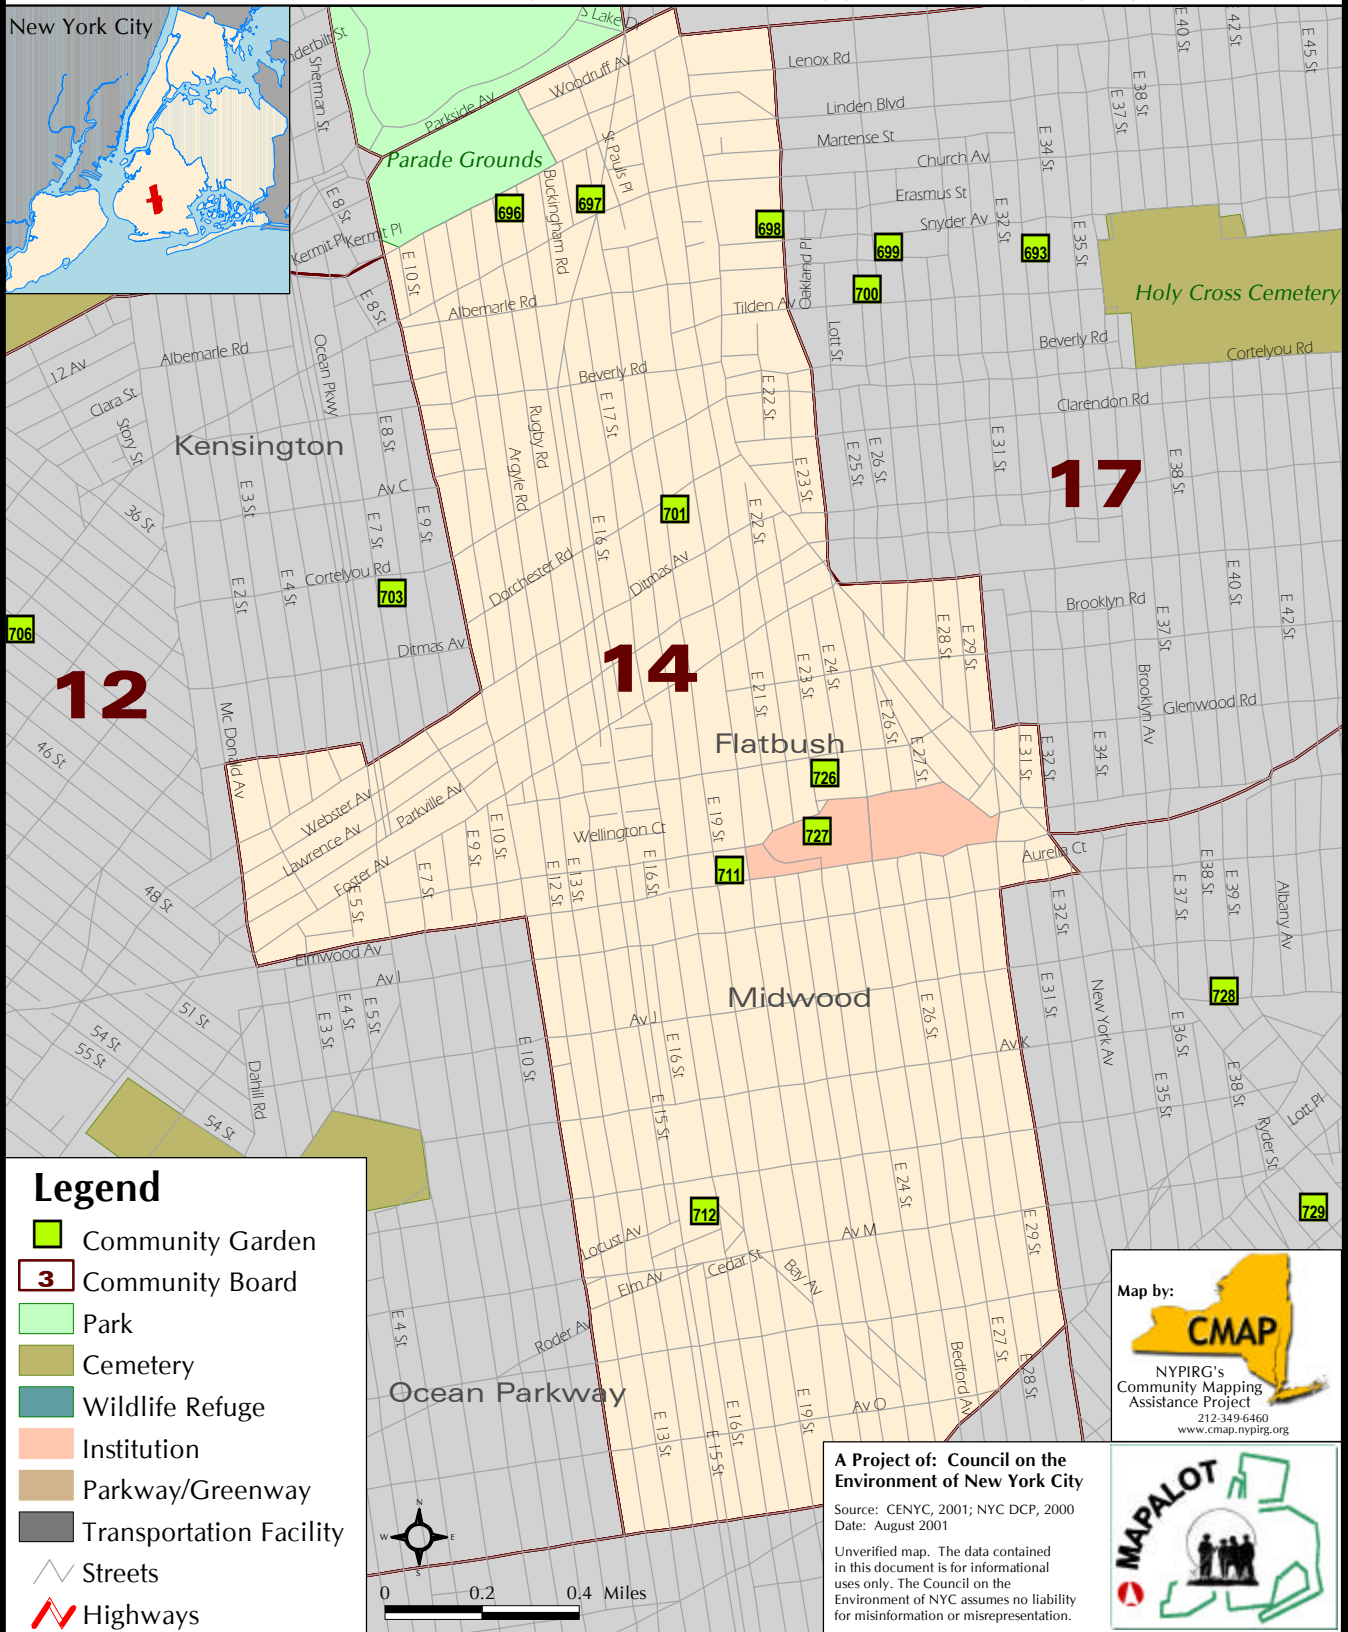

Community Gardens

Brooklyn: Community Board 14

For detailed information about Community Gardens in New York City go to: www.cenyc.org/maps/index.html

Legend

- Community Garden
- Community Board
- Park
- Cemetery
- Wildlife Refuge
- Institution
- Parkway/Greenway
- Transportation Facility
- Streets
- Highways

A Project of: Council on the Environment of New York City

Source: CENYC, 2001; NYC DCP, 2000
Date: August 2001