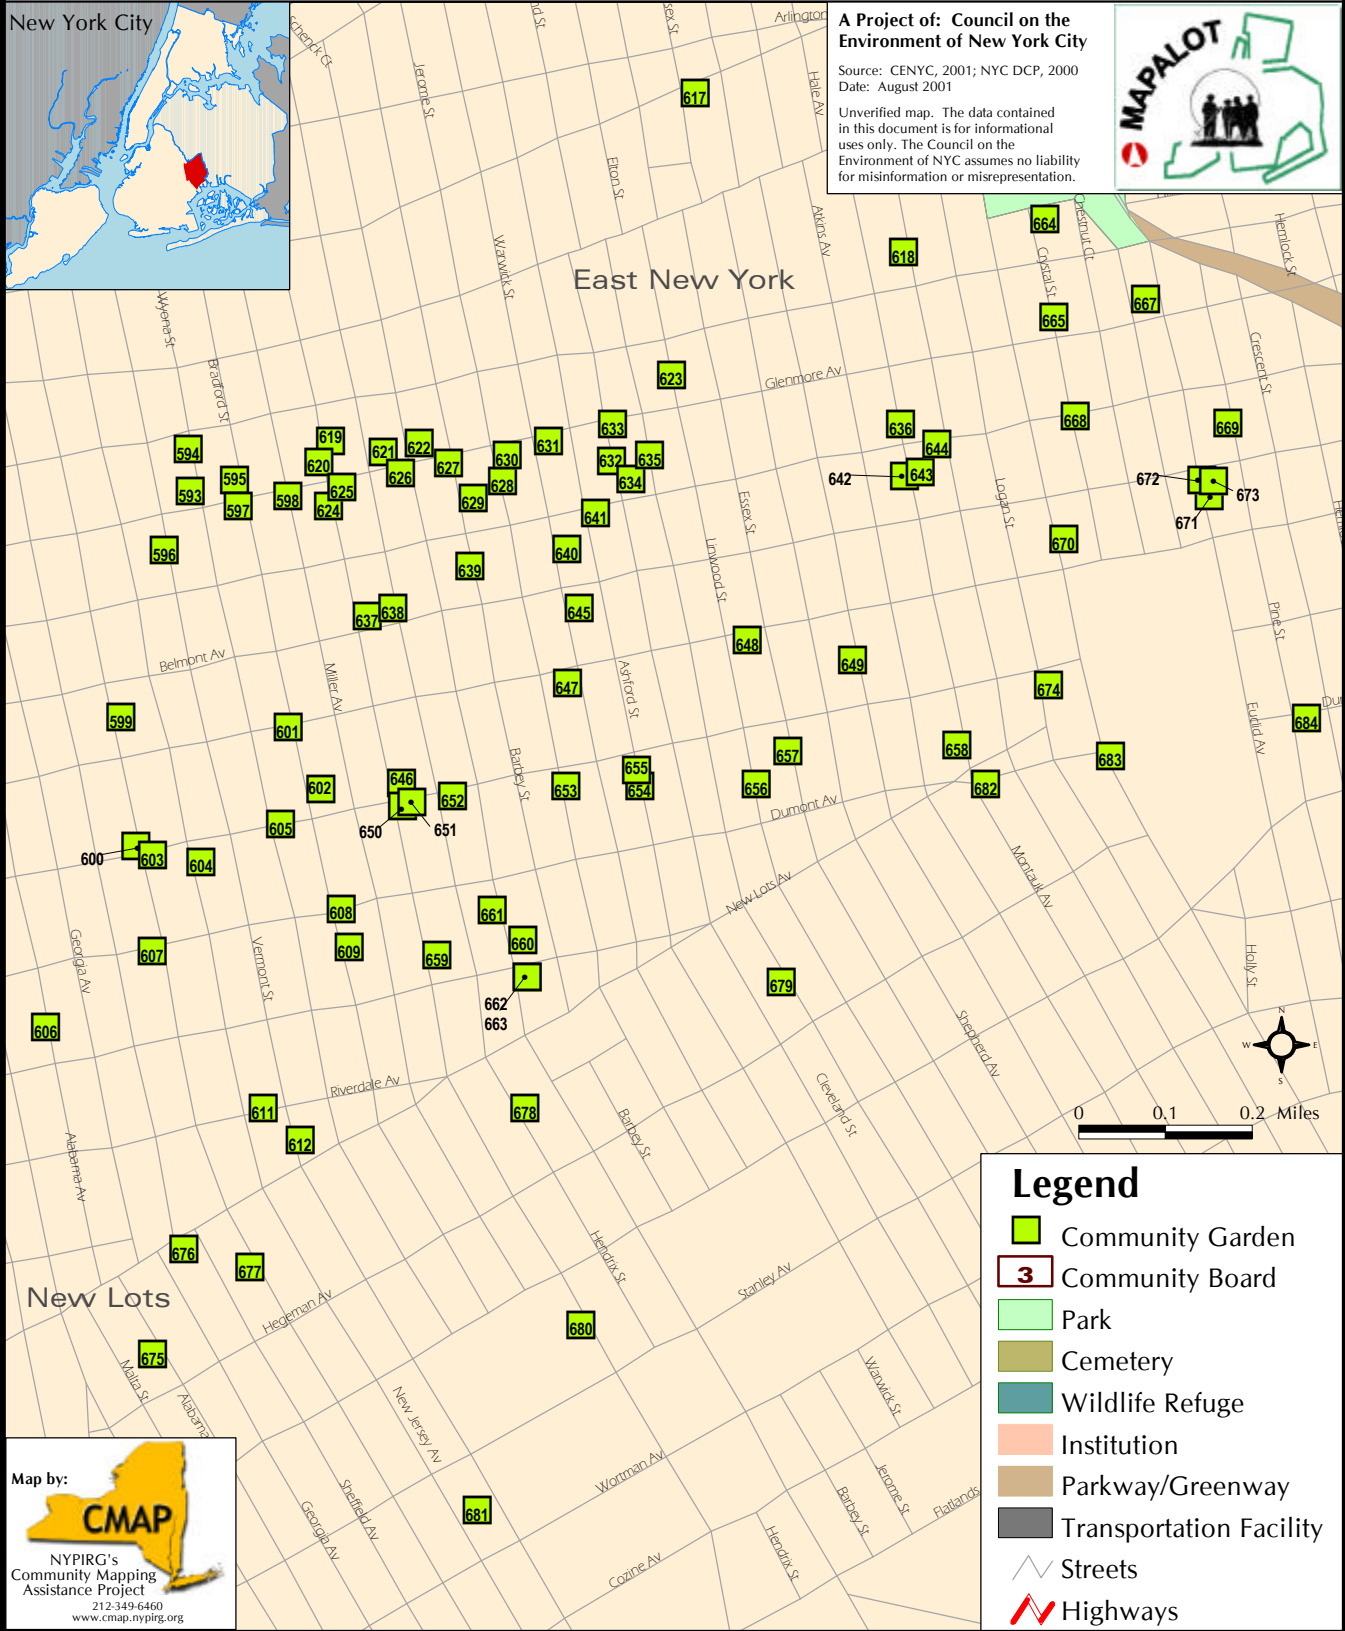

A Project of: Council on the Environment of New York City

Source: CENYC, 2001; NYC DCP, 2000
Date: August 2001