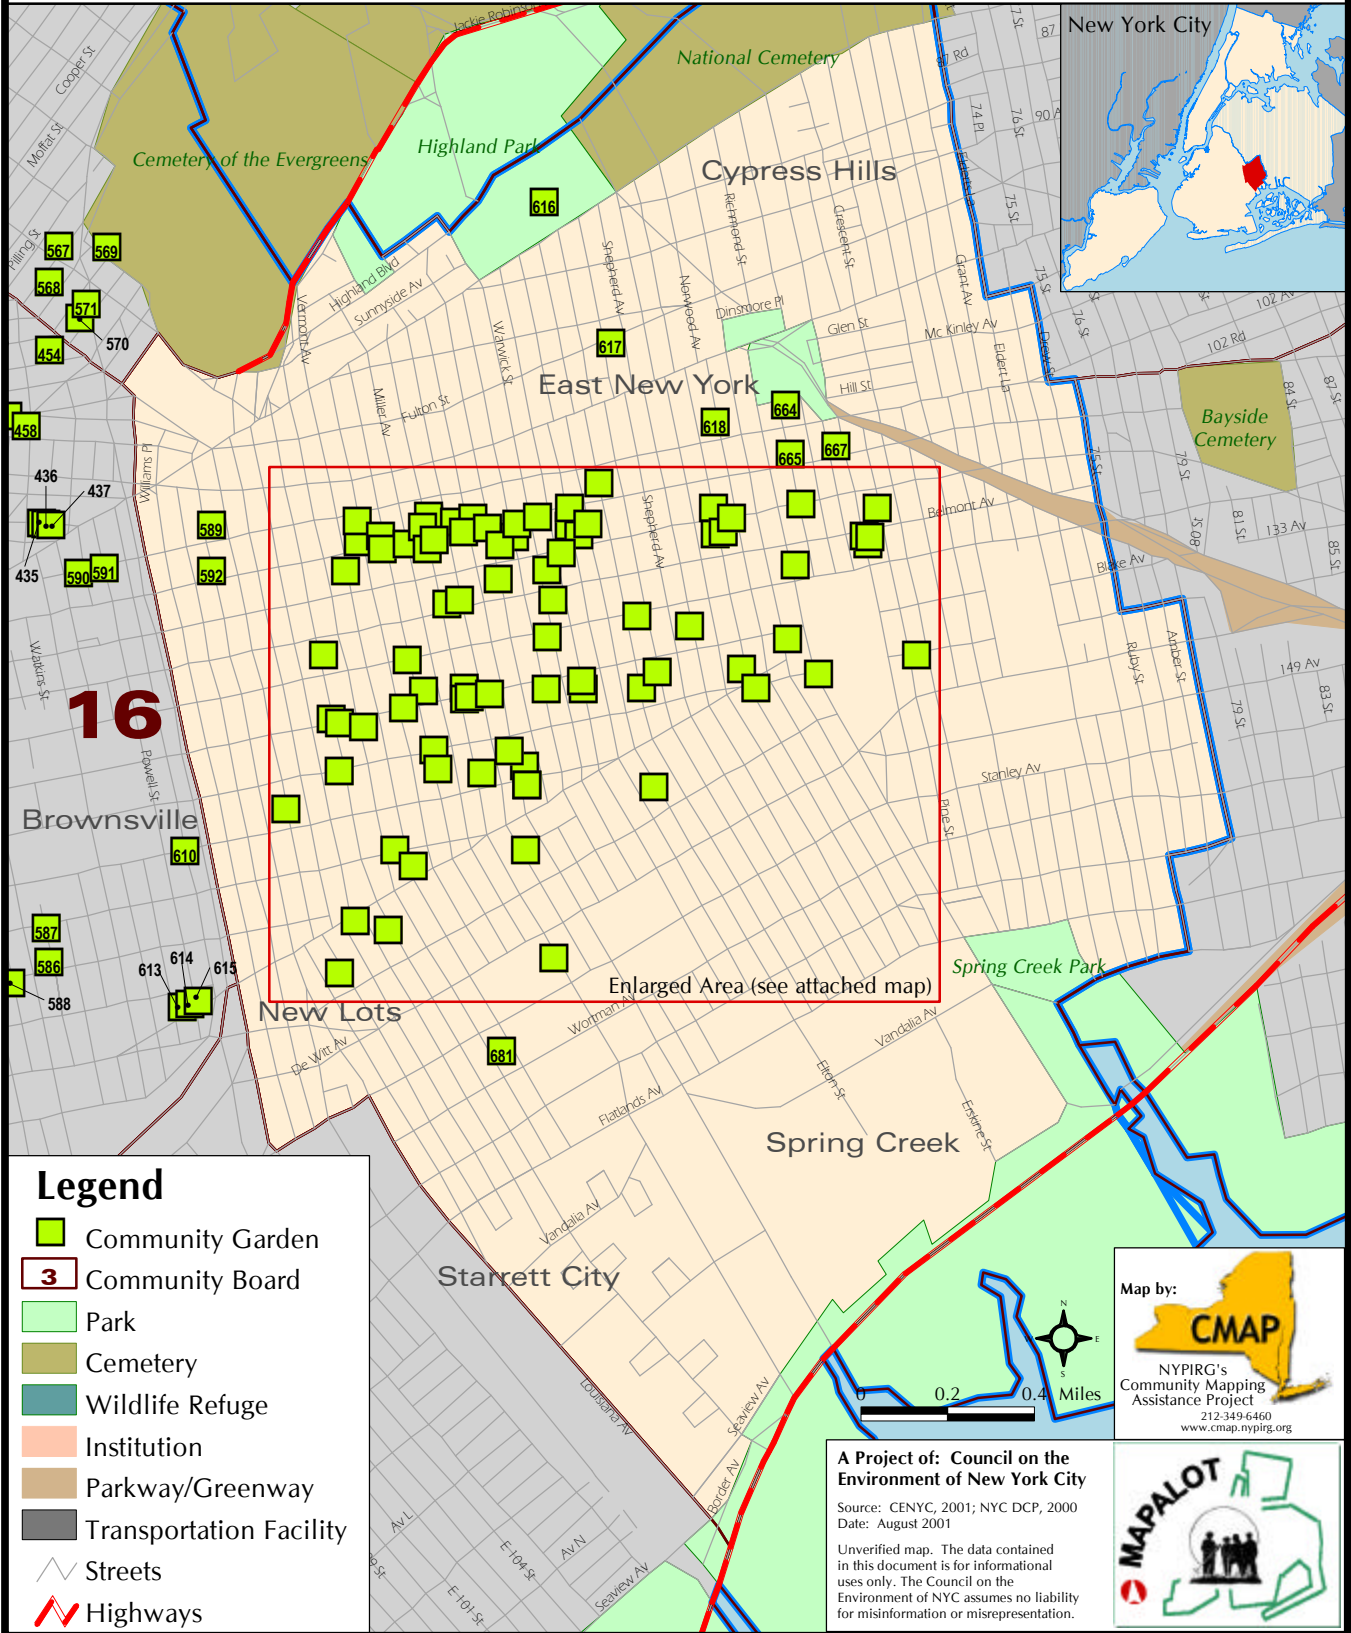

Community Gardens

Brooklyn: Community Board 5

For detailed information about Community Gardens in New York City go to: www.cenyc.org/maps/index.html

Community Gardens

Brooklyn: Community Board 5 (detail)

For detailed information about Community Gardens in New York City go to: www.cenyc.org/maps/index.html

A Project of: Council on the Environment of New York City

Source: CENYC, 2001; NYC DCP, 2000
Date: August 2001

Unverified map. The data contained in this document is for informational uses only. The Council on the Environment of NYC assumes no liability for misinformation or misrepresentation.

Community Gardens

For detailed information about Community Gardens in New York City go to: www.cenyc.org/maps/index.html

Brooklyn: Community Board 5 continued

672	Doscher Street Block Association	Doscher Street
673	Euclid 500 Block Assn.	532 Euclid Avenue
674	Beare Ave. Block Assoc.	W/S Logan St./S/O Blake Ave.
675	Prophecy Garden Church of God	43 -69 Malta Street
676	Georgia Avenue Comm. Assoc.	328 New Lots Avenue
677	Sheffield South Block Association	673 Sheffield Avenue
678	Hendrix St. Block Assoc.	738 Hendrix Street
679	Family Community Garden	Cleveland Street/N/O Hegeman Ave.
680	I.S. 311 The Essence School	800 Van Siclen Ave.
681	P.S. 4 at P.S. 843	530 Stanley Avenue
682	United Garifuna Assoc.	S/W/C of New Lots Ave. & Montauk
683	Good Planters	W/S Fountain Avenue, S/O Dumont Ave.
684	Euclid/Pine Street Block Association	S/W/C Dumont Ave. & Pine St.
661	Victory Garden	613 Hendrix Street