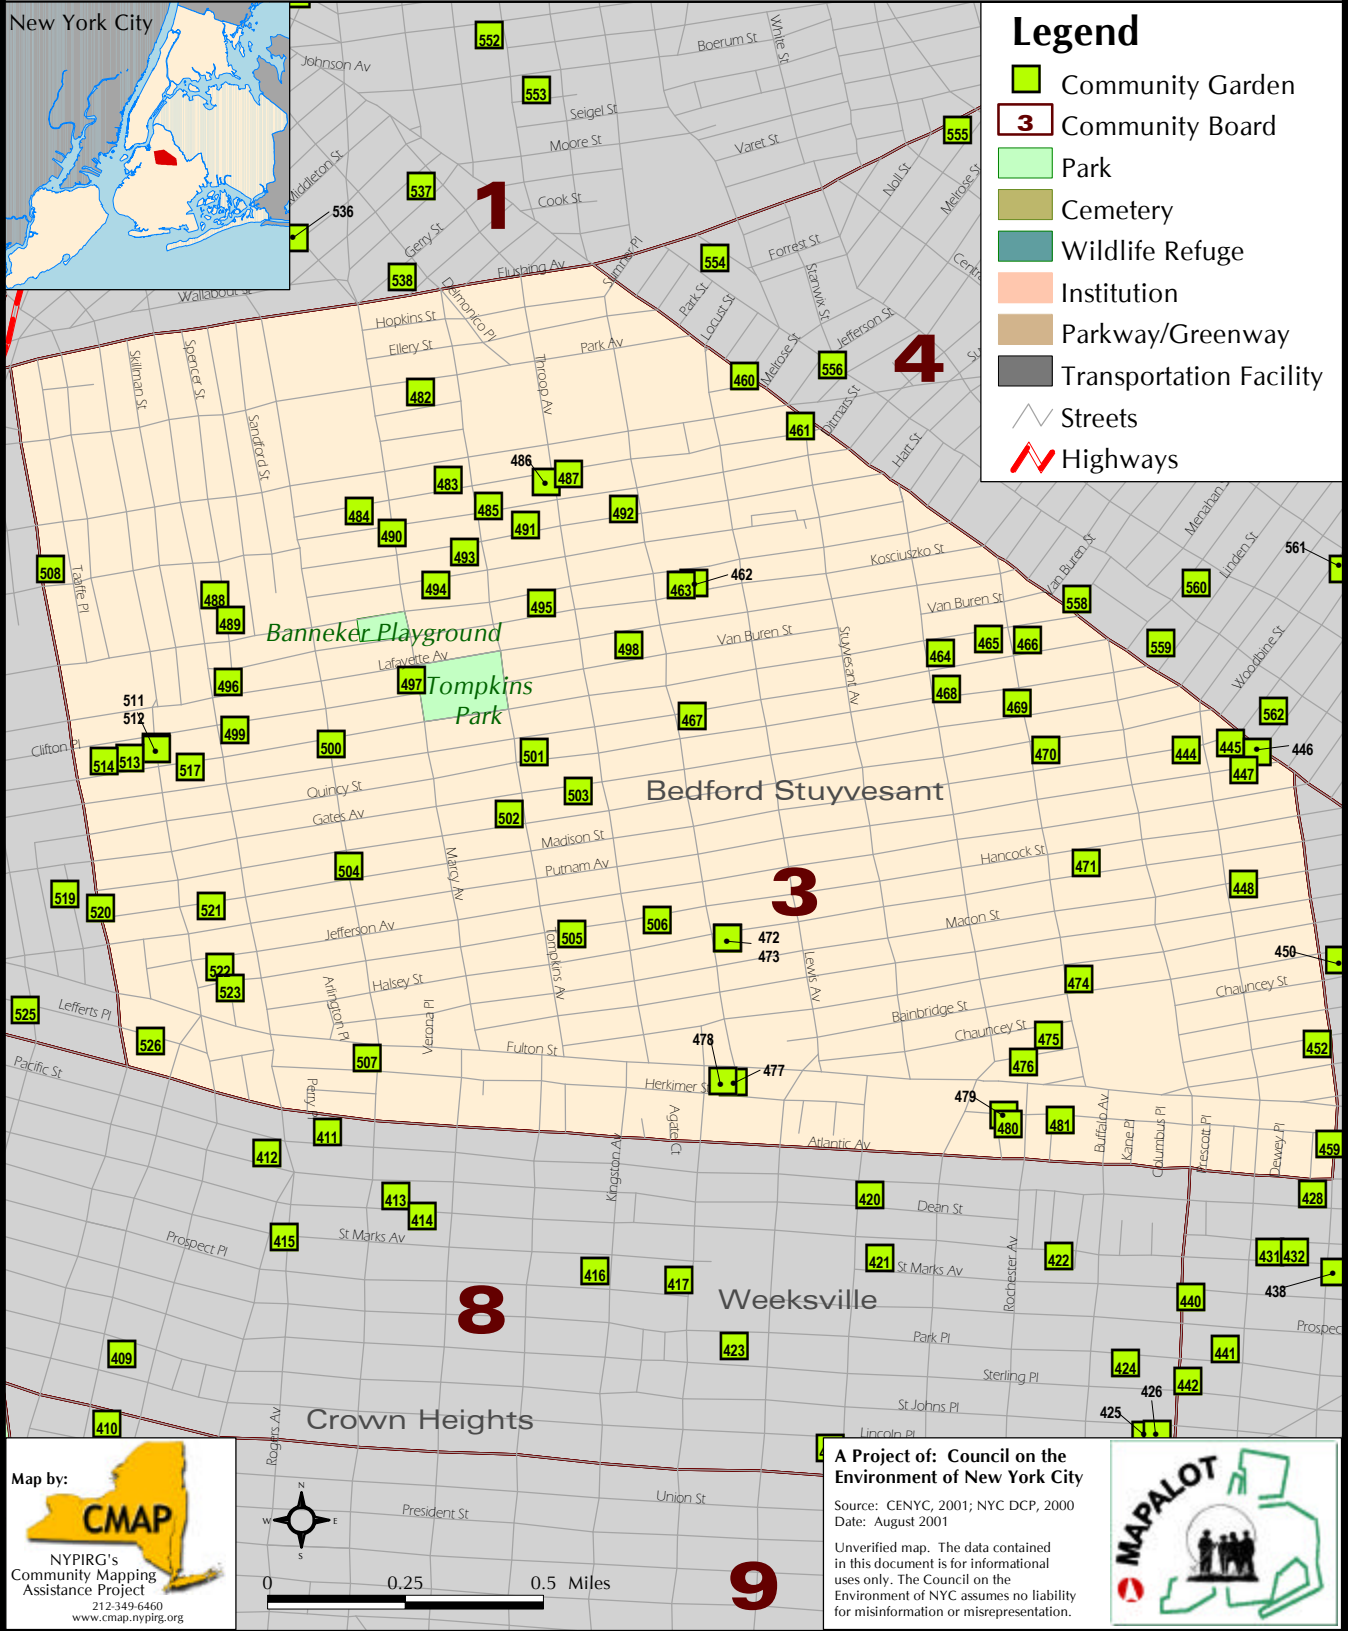

Community Gardens

Brooklyn: Community Board 3

For detailed information about Community Gardens in New York City go to: www.cenyc.org/maps/index.html

Legend

- Community Garden
- Community Board
- Park
- Cemetery
- Wildlife Refuge
- Institution
- Parkway/Greenway
- Transportation Facility
- Streets
- Highways

Map by:

0 0.25 0.5 Miles

A Project of: Council on the Environment of New York City

Source: CENYC, 2001; NYC DCP, 2000
Date: August 2001