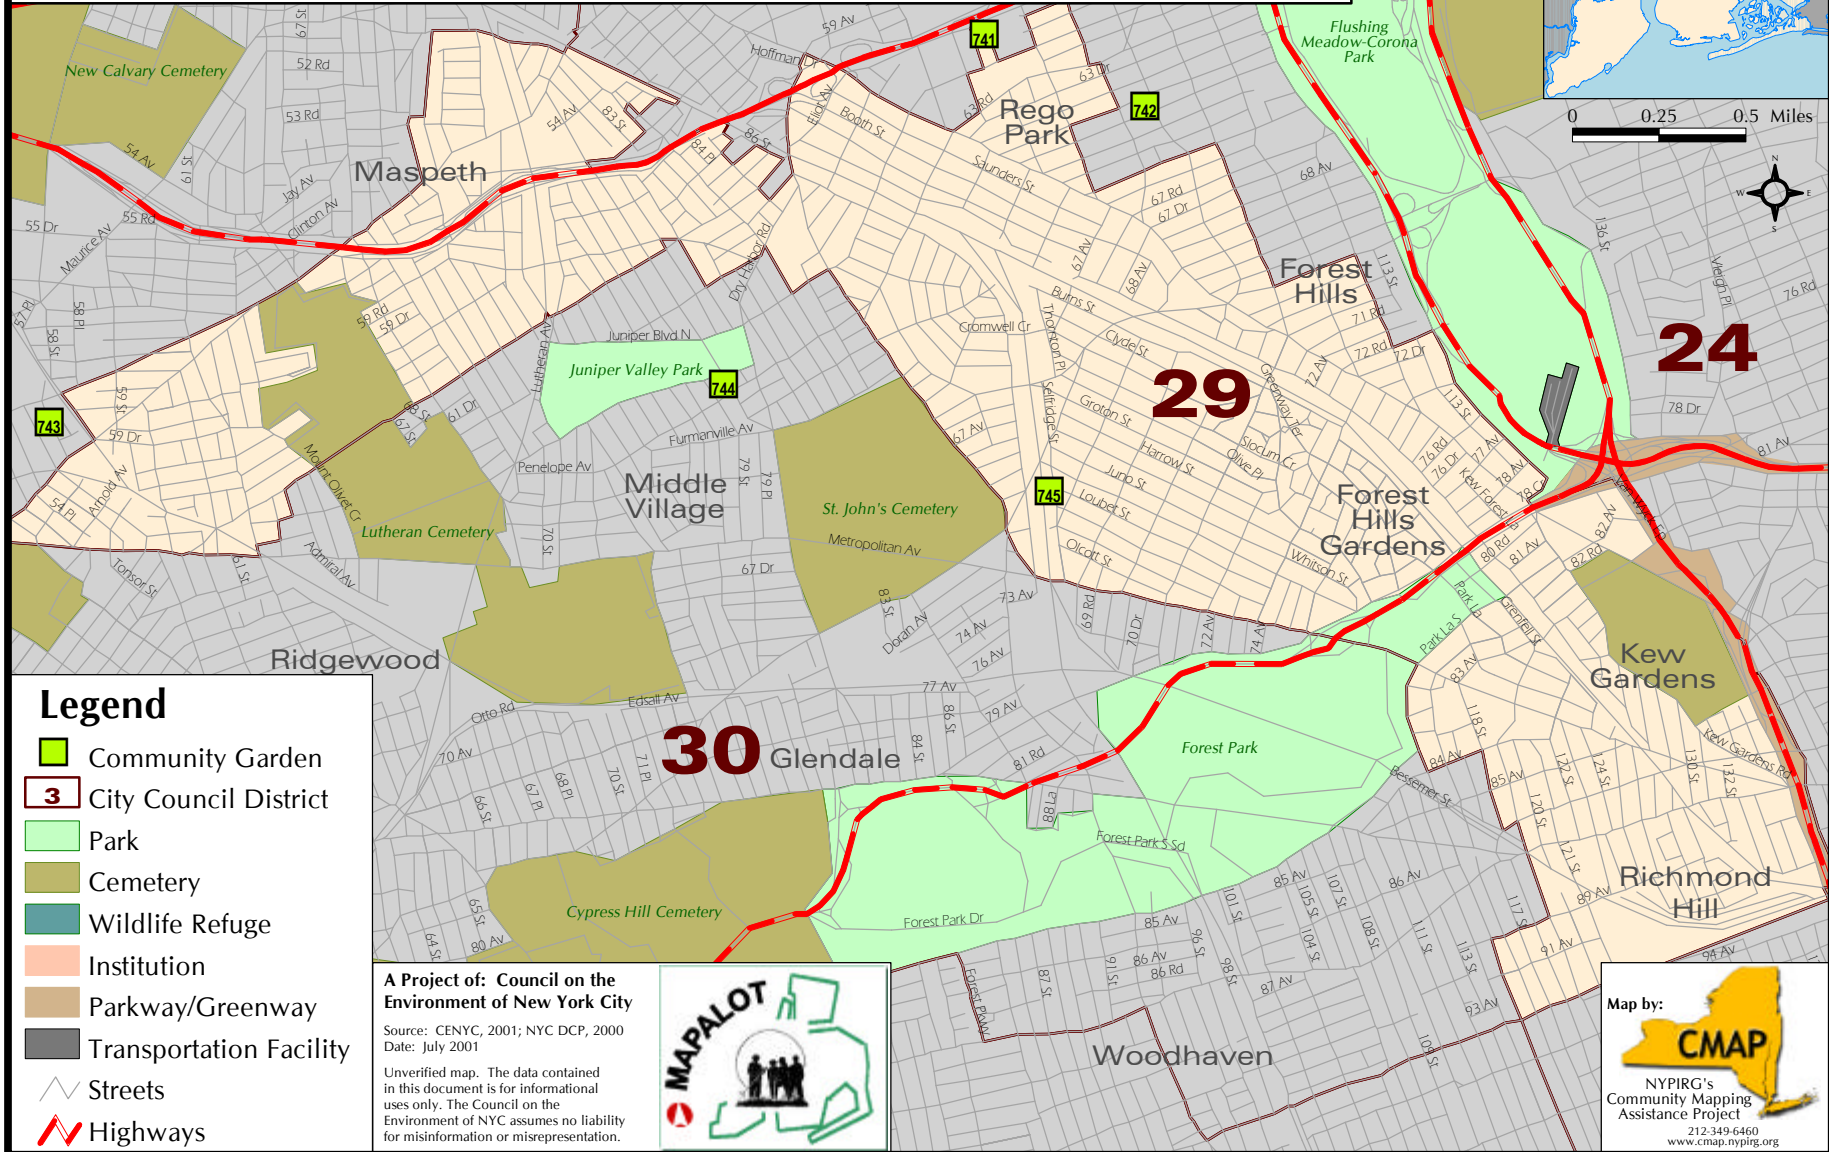

Community Gardens

Queens: City Council District 29

For detailed information about Community Gardens in New York City go to: www.cenyc.org/maps/index.html

0 0.25 0.5 Miles

Legend

- Community Garden
- City Council District
- Park
- Cemetery
- Wildlife Refuge
- Institution
- Parkway/Greenway
- Transportation Facility
- Streets
- Highways

A Project of: Council on the Environment of New York City
 Source: CENYC, 2001; NYC DCP, 2000
 Date: July 2001
 Unverified map. The data contained in this document is for informational uses only. The Council on the Environment of NYC assumes no liability for misinformation or misrepresentation.