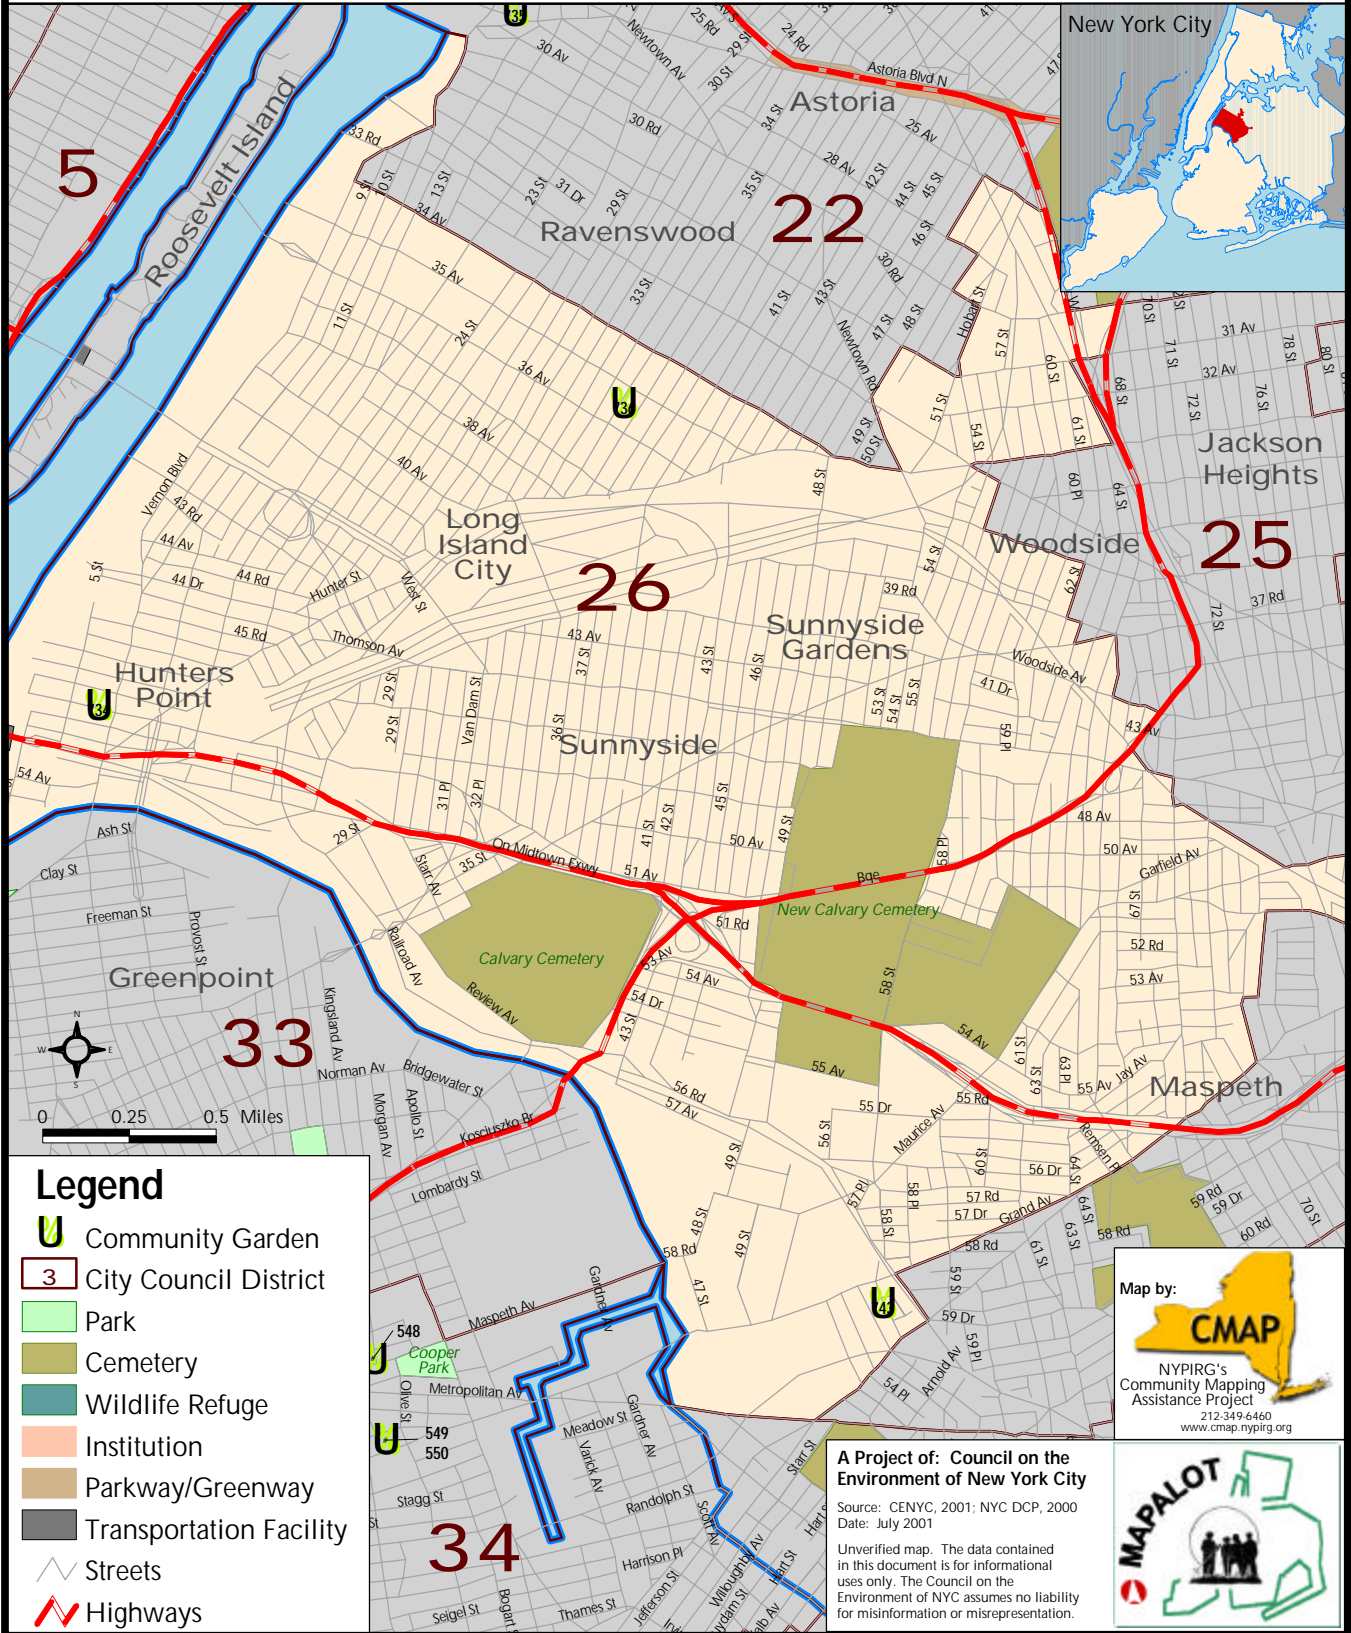

Community Gardens

Queens: City Council District 26

For detailed information about Community Gardens in New York City go to: www.cenyc.org/maps/index.html

Legend

- Community Garden
- City Council District
- Park
- Cemetery
- Wildlife Refuge
- Institution
- Parkway/Greenway
- Transportation Facility
- Streets
- Highways

Map by:

NYPIRG's
Community Mapping
Assistance Project
212-349-6460
www.cmap.nypirg.org

A Project of: Council on the Environment of New York City

Source: CENYC, 2001; NYC DCP, 2000
Date: July 2001

Unverified map. The data contained in this document is for informational uses only. The Council on the Environment of NYC assumes no liability for misinformation or misrepresentation.