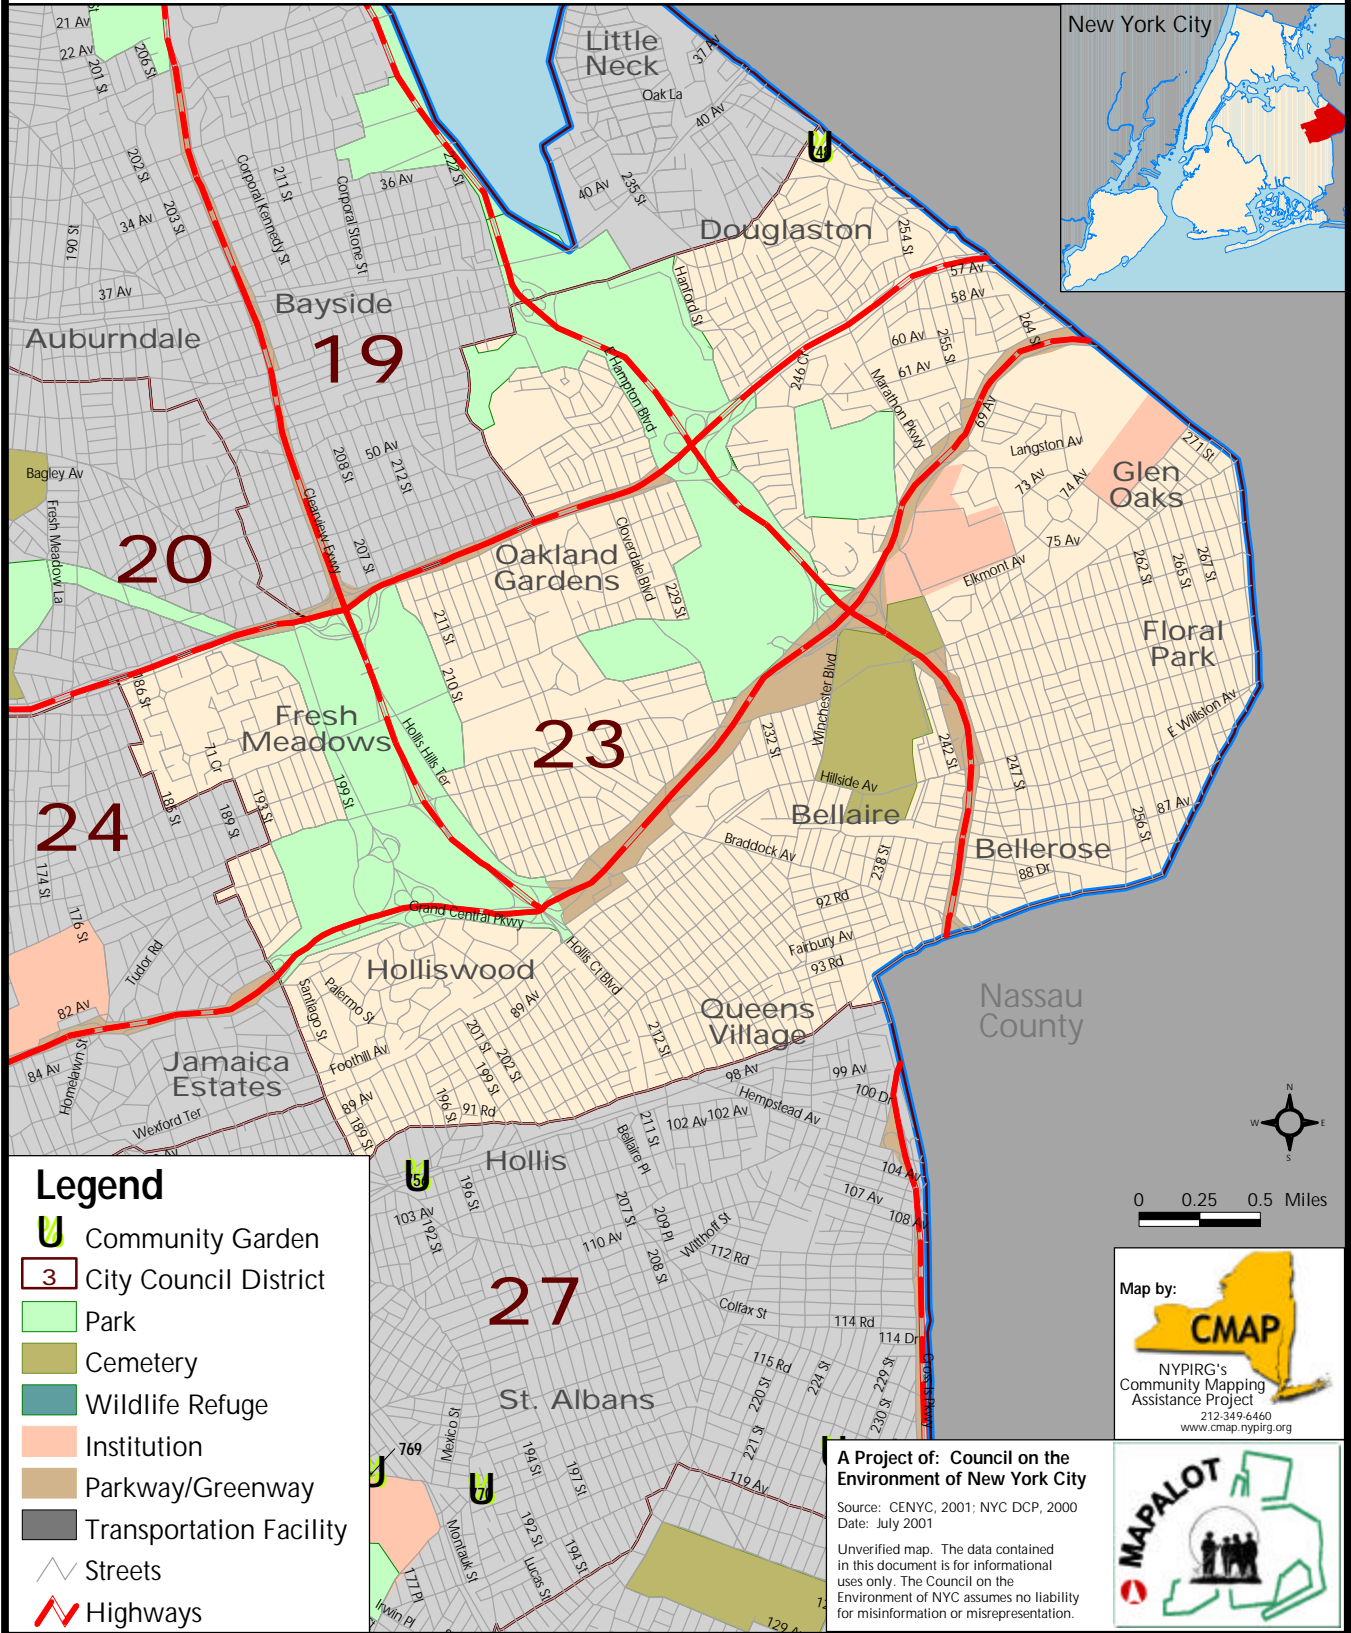

Community Gardens

Queens: City Council District 23

For detailed information about Community Gardens in New York City go to: www.cenyc.org/maps/index.html

Legend

- Community Garden
- City Council District
- Park
- Cemetery
- Wildlife Refuge
- Institution
- Parkway/Greenway
- Transportation Facility
- Streets
- Highways

Map by:

NYPIRG's
Community Mapping
Assistance Project
212-349-6460
www.cmap.nypirg.org

A Project of: Council on the Environment of New York City

Source: CENYC, 2001; NYC DCP, 2000
Date: July 2001