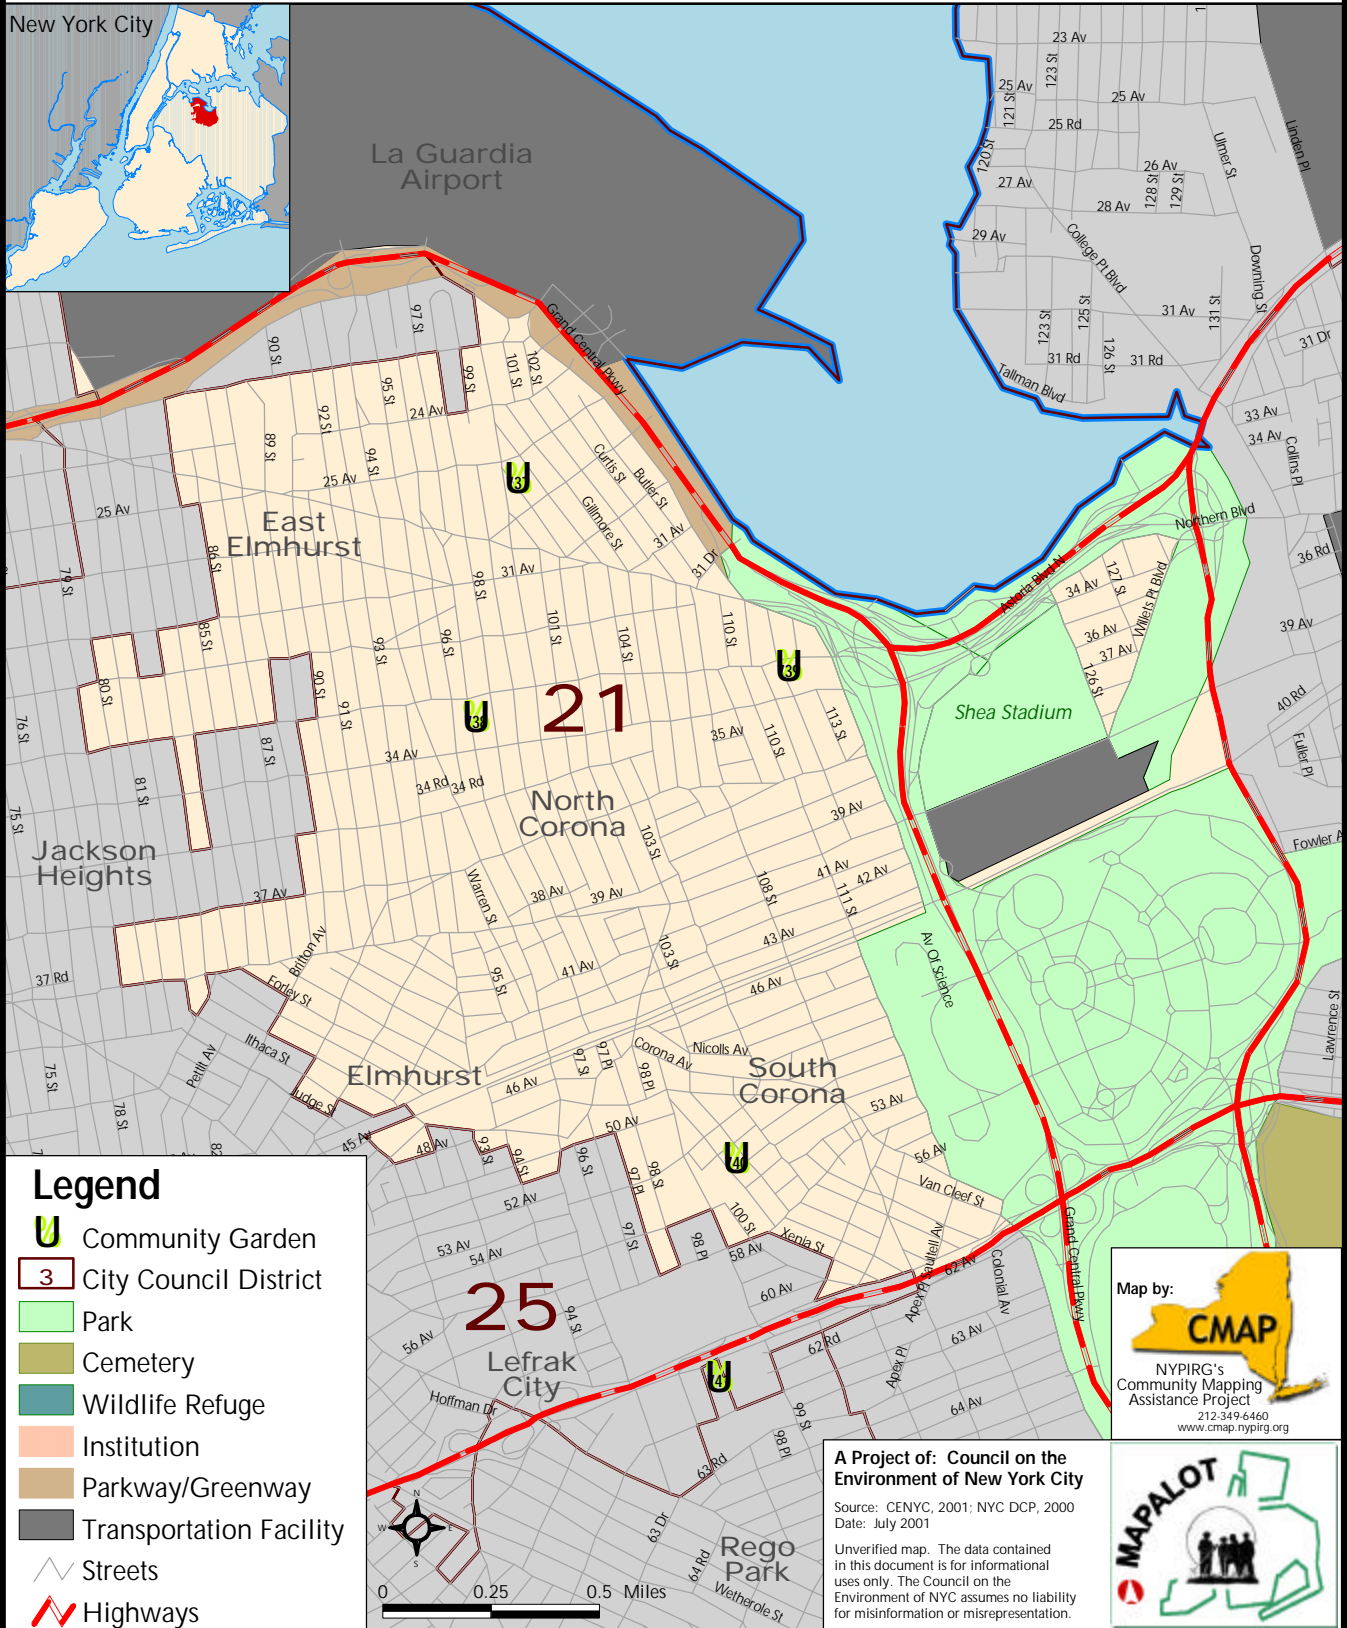

Community Gardens

Queens: City Council District 21

For detailed information about Community Gardens in New York City go to: www.cenyc.org/maps/index.html

Legend

- Community Garden
- City Council District
- Park
- Cemetery
- Wildlife Refuge
- Institution
- Parkway/Greenway
- Transportation Facility
- Streets
- Highways

A Project of: Council on the Environment of New York City

Source: CENYC, 2001; NYC DCP, 2000
 Date: July 2001

Unverified map. The data contained in this document is for informational uses only. The Council on the Environment of NYC assumes no liability for misinformation or misrepresentation.

Community Gardens

For detailed information about Community Gardens in New York City go to: www.cenyc.org/maps/index.html

Queens: City Council District 21

ID	GARDEN NAME	ADDRESS
737	McIntosh Neighborhood Assoc.	S/E/C 100th St. & McIntosh St.
738	97th Street Block Assoc.	33-28 97th Street
739	Malcom X Day Care Center	111-26 Northern Blvd.
740	Corona Taxpayers Association	52-02 102 St.