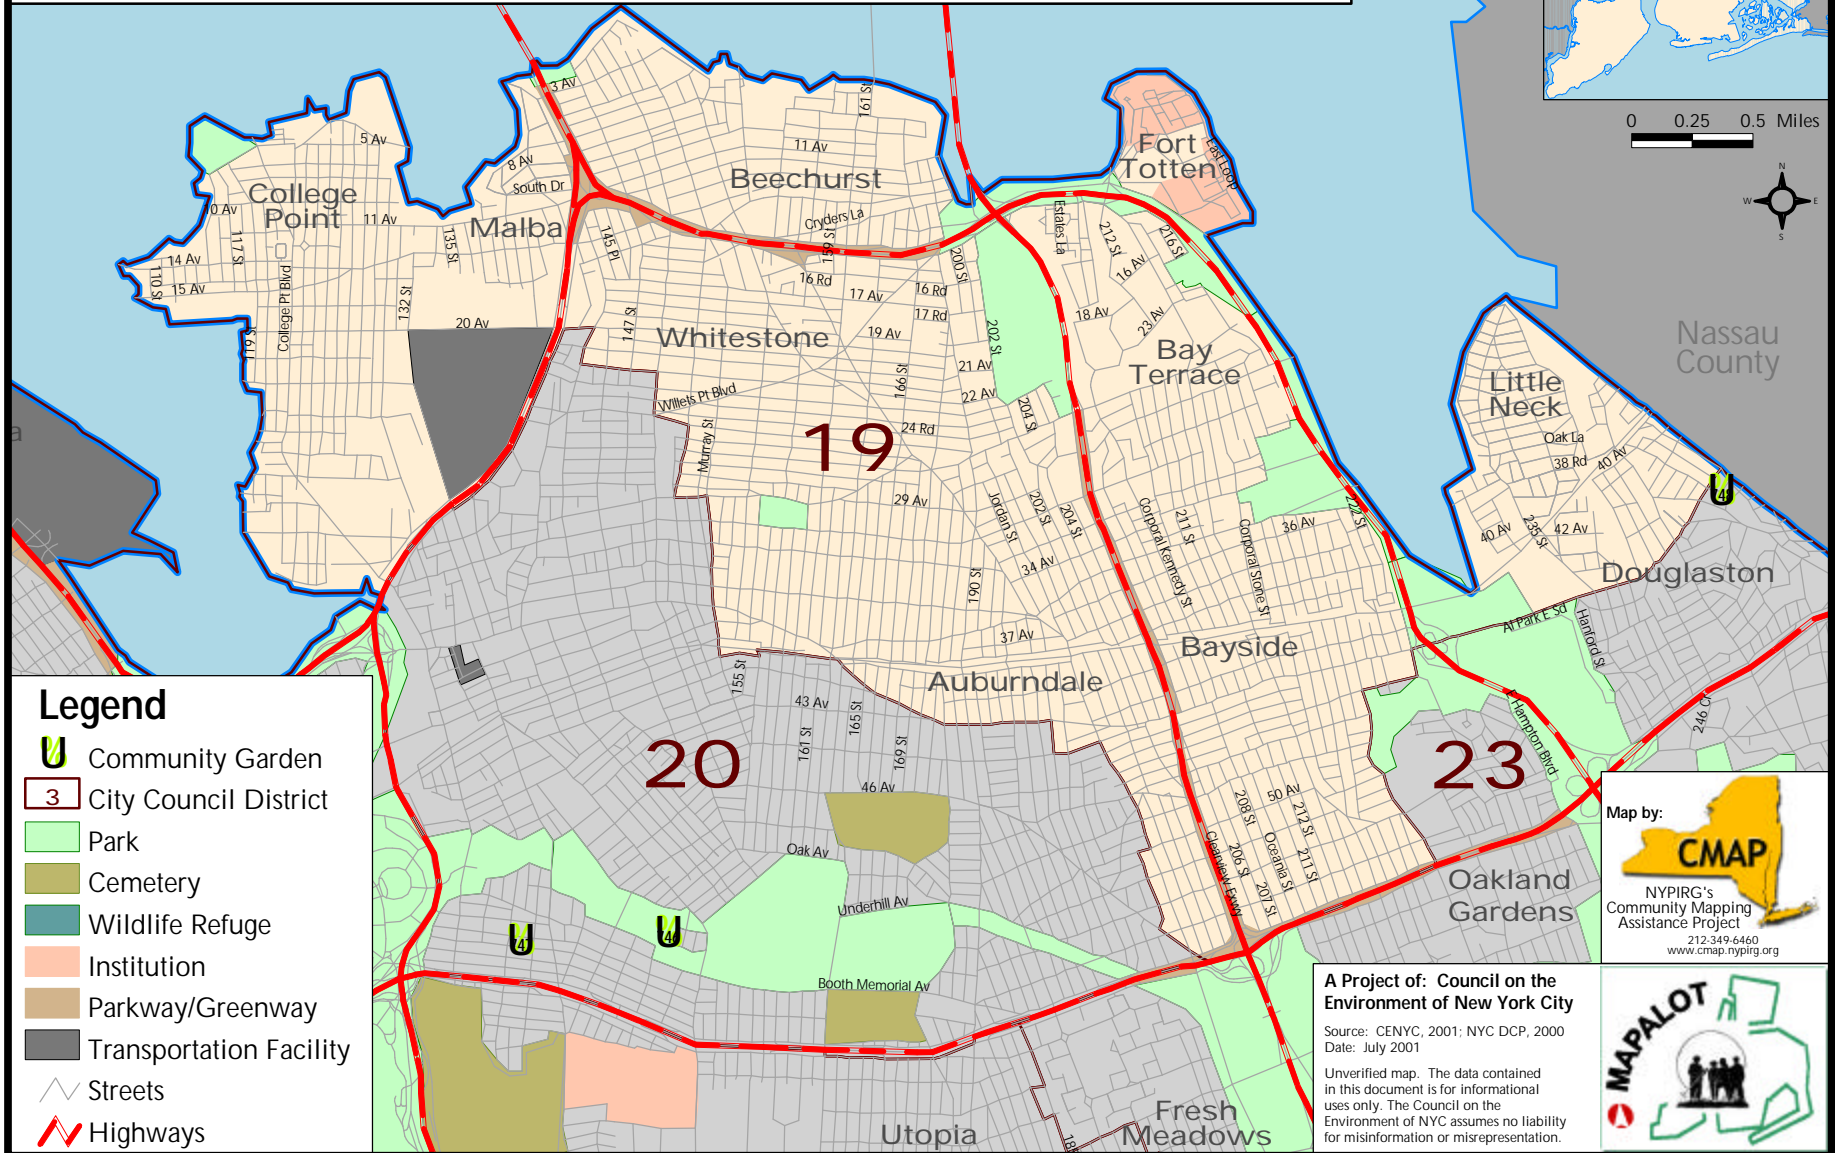

Legend

- Community Garden
- City Council District
- Park
- Cemetery
- Wildlife Refuge
- Institution
- Parkway/Greenway
- Transportation Facility
- Streets
- Highways

Map by:

A Project of: Council on the Environment of New York City

Source: CENYC, 2001; NYC DCP, 2000
Date: July 2001