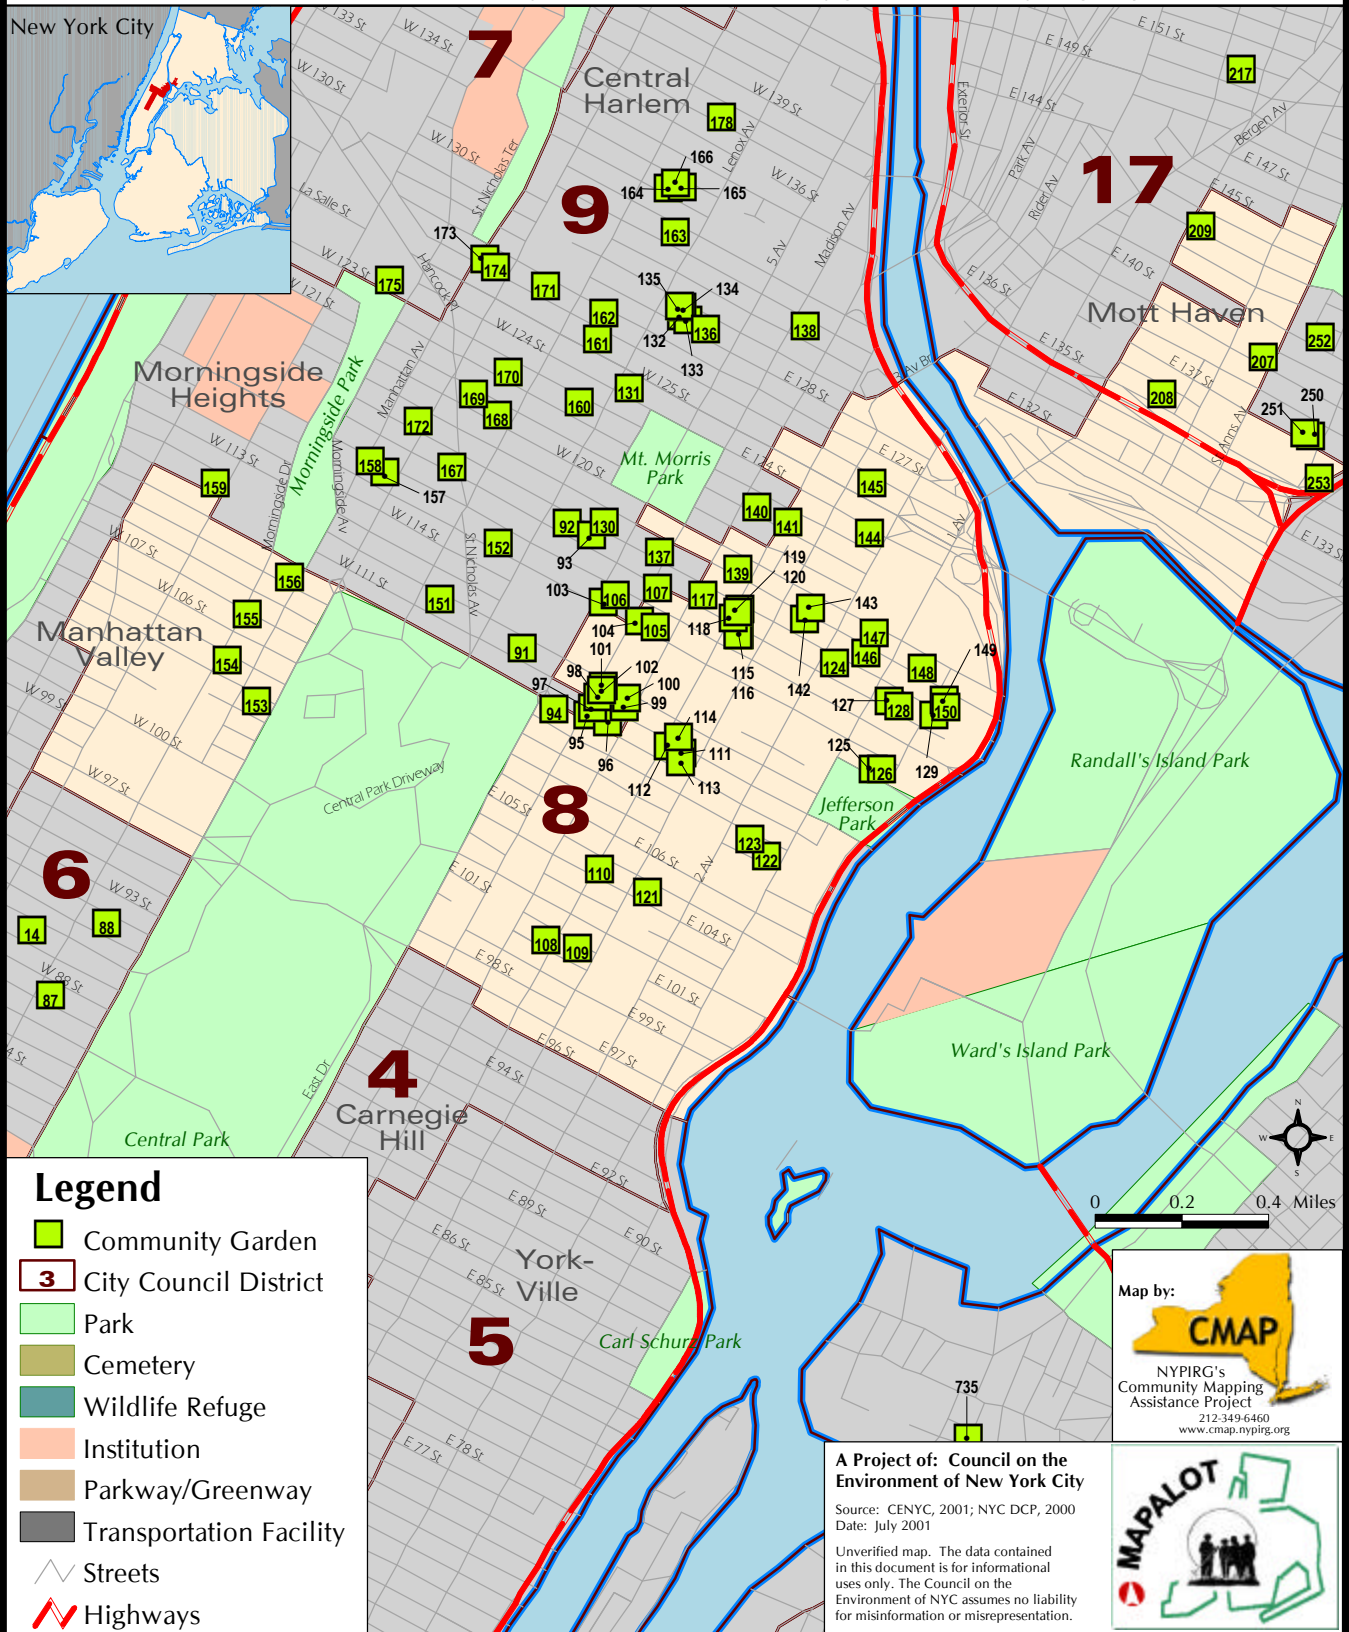

## Manhattan: City Council District 8

ID	GARDEN NAME	ADDRESS
94	Nueva Esperanza Jardin Garden	2-6 E. 110th Street
95	110th St. Block Assoc.	1651 Madison Avenue
101	Chenchitas' Group	1691-93 Madison Avenue
102	Mission Garden	1617 East 111th Street
103	Flower Garden #1	1401 5th Avenue
104	Young Devils, Inc.	1753 Madison Ave.
105	La Cuevita	71 E. 115th Street
108	Ebenezer Wesleyan Methodist Church	1574 Lexington Avenue
109	Sunshine Garden/El Barrio's Operation FightBack	188-192 E. 101st Street
110	Hope Community Garden	Lexington b/w 104th & 105th
111	111th St. Betterment Assoc.	176 E. 111th Street
112	111th Street Children Garden	156 E. 111th Street
113	Catano Garden	169 E. 110th Street
115	117th St. Comm. Garden	172 E. 117th Street
116	117th St. Homeowners Assoc.	170 E. 117th Street
117	Magic Garden	1665-71 Park Avenue
118	Sanidad Del Cielo	1879-83 Lexington Avenue
119	El Gallo Social Club Inc.	1891-1895 Lexington Avenue
120	Mini Barrio Gardeners	1887 Lexington Avenue
121	Union Settlement Association	203 E. 104th Street
122	Humacao Community Garden	335 E. 108th Street
123	Neighbors of Vega Baja	East 109 Street between 1st & 2nd Avenues
124	Block and School Association	306-310 East 118th Street
125	Family Garden	431 E. 114th Street
126	Pleasant Park Garden	437-39 E. 114th St./448-450 E. 115th St.
127	St. Mark's Orthodox Monastery	415-421 East 117th Street
128	East Harlem Council	429-433 E. 117th Street
129	Los Amigos Garden	326 Pleasant Avenue
139	UPACA Senior Citizens & Handicapped Garden.	127 East 119th Street
142	Papo's Garden	218-220 E. 119th Street
143	La Casita	223 E. 119th Street
144	Carver Community Garden	236 - 242 E. 124th Street
145	Boricua Brothers	204 E. 126th St.
146	Diamante Garden	332-340-42 E. 119th Street
147	Ana Rosa's Garden of Eden	330-332 & 334-336 E. 120th St.
148	Holy Rosary Garden	433-439 E. 119th Street
149	Pleasant Village Comm. Garden	342-353 Pleasant Ave. /502 E. 119 <sup>th</sup> St.
150	500 East 118th St. Block Assoc.	505-507 East 118th Street