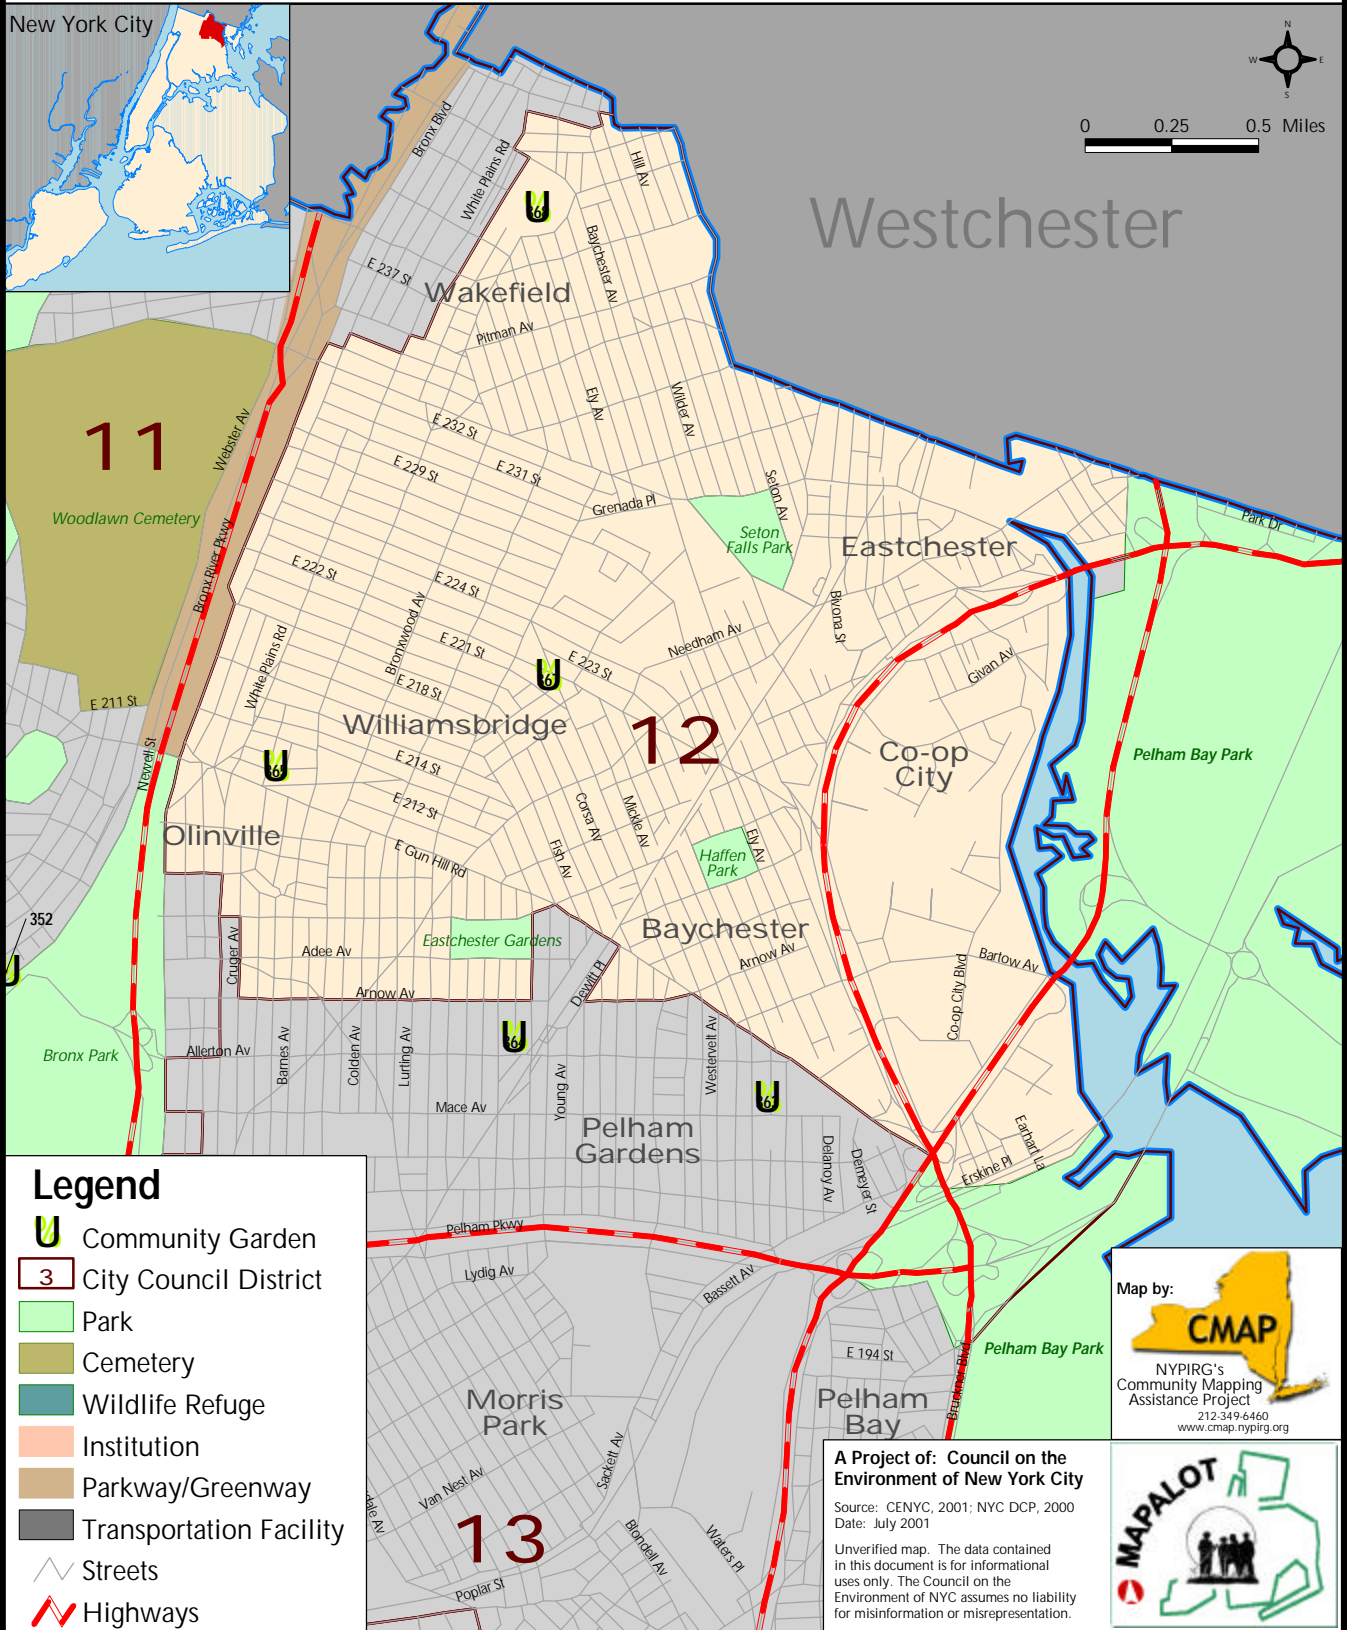

Community Gardens

Bronx: City Council District 12

For detailed information about Community Gardens in New York City go to: www.cenyc.org/maps/index.html

Legend

- Community Garden
- City Council District
- Park
- Cemetery
- Wildlife Refuge
- Institution
- Parkway/Greenway
- Transportation Facility
- Streets
- Highways

Map by:

NYPIRG's
Community Mapping
Assistance Project
212-349-6460
www.cmap.nypirg.org

A Project of: Council on the Environment of New York City

Source: CENYC, 2001; NYC DCP, 2000
Date: July 2001