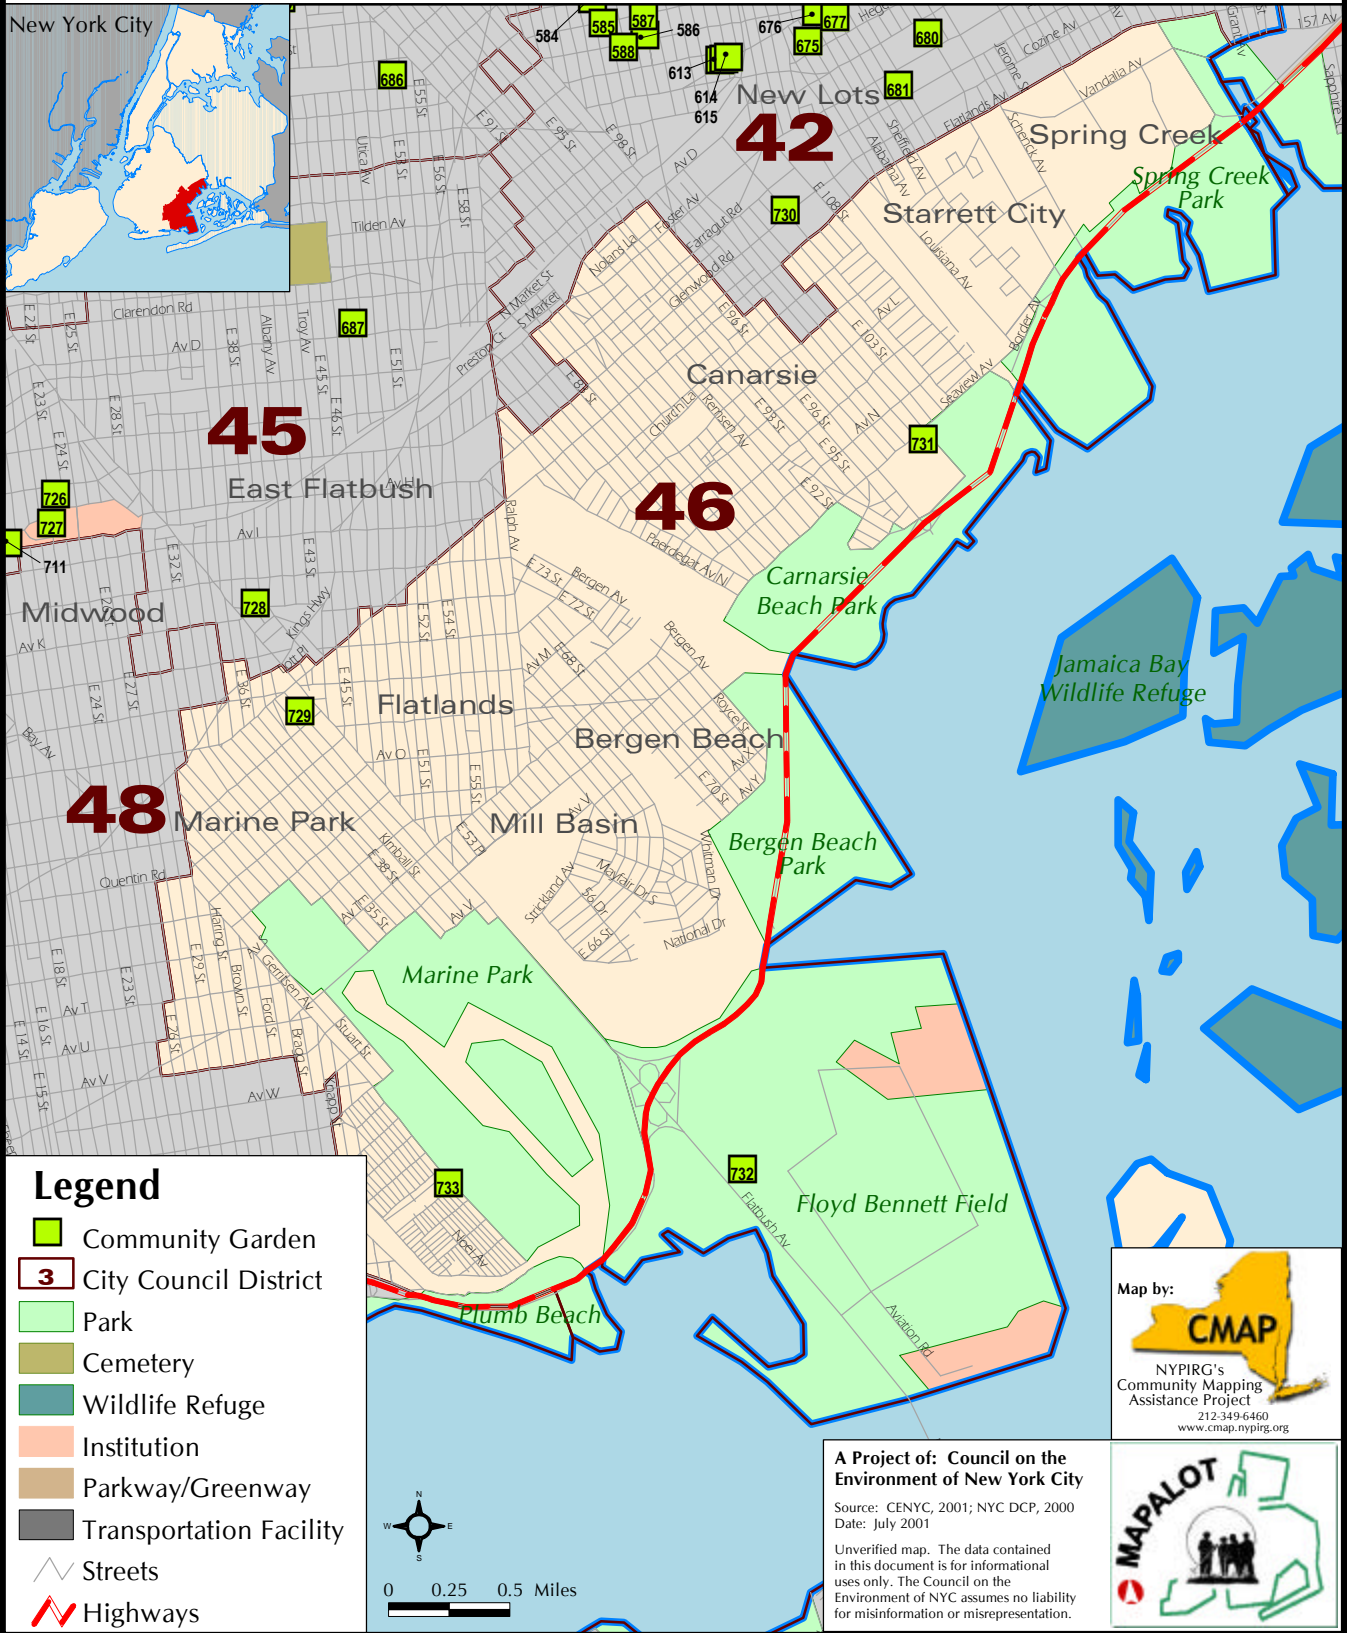

## Brooklyn: City Council District 46

For detailed information about Community Gardens in New York City go to: [www.cenyc.org/maps/index.html](http://www.cenyc.org/maps/index.html)

**Legend**

- Community Garden
- City Council District
- Park
- Cemetery
- Wildlife Refuge
- Institution
- Parkway/Greenway
- Transportation Facility
- Streets
- Highways

Unverified map. The data contained in this document is for informational uses only. The Council on the Environment of NYC assumes no liability for misinformation or misrepresentation.