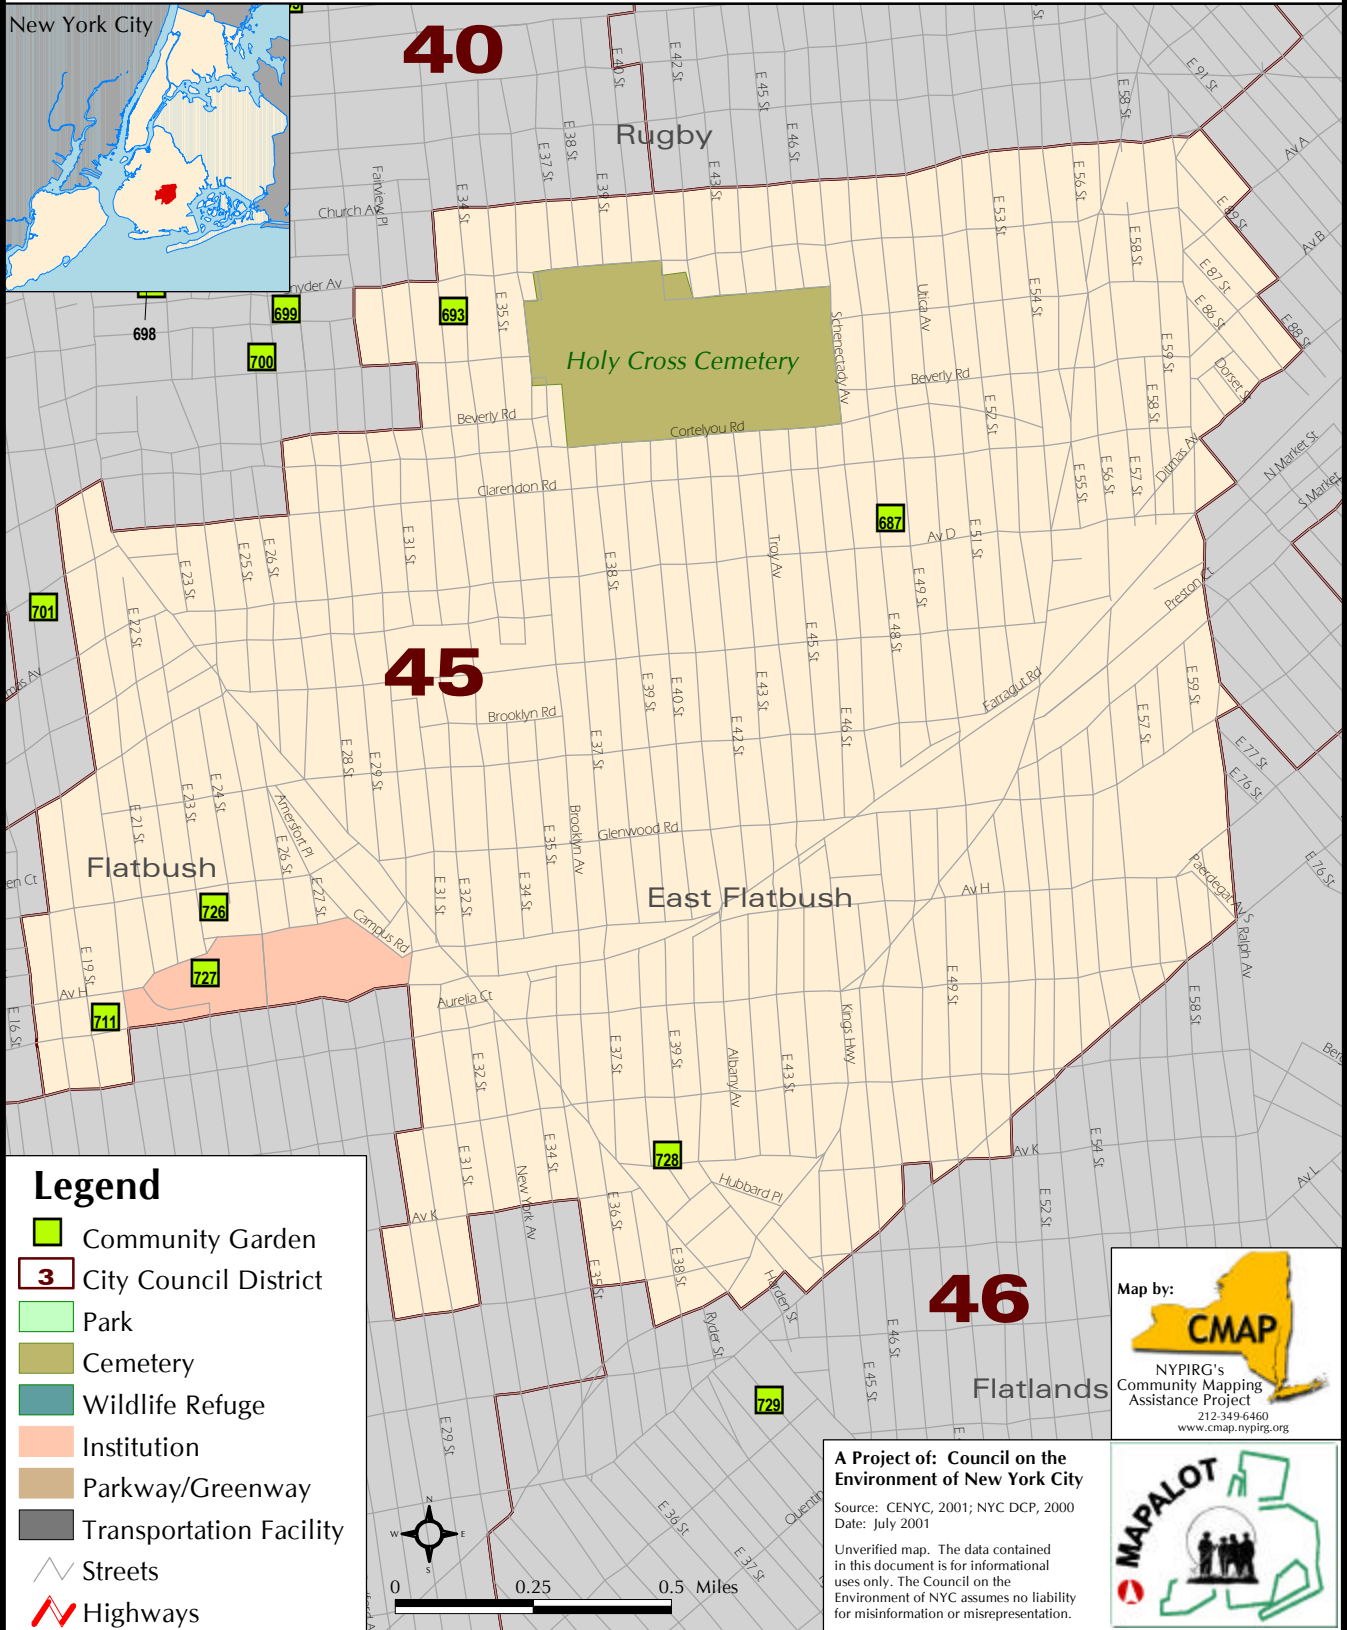

Community Gardens

Brooklyn: City Council District 45

For detailed information about Community Gardens in New York City go to: www.cenyc.org/maps/index.html

Legend

- Community Garden
- City Council District
- Park
- Cemetery
- Wildlife Refuge
- Institution
- Parkway/Greenway
- Transportation Facility
- Streets
- Highways

Map by:

CMAP
 NYPIRG's
 Community Mapping
 Assistance Project
 212-349-6460
www.cmap.nypirg.org

A Project of: Council on the Environment of New York City
 Source: CENYC, 2001; NYC DCP, 2000
 Date: July 2001
 Unverified map. The data contained in this document is for informational uses only. The Council on the Environment of NYC assumes no liability for misinformation or misrepresentation.