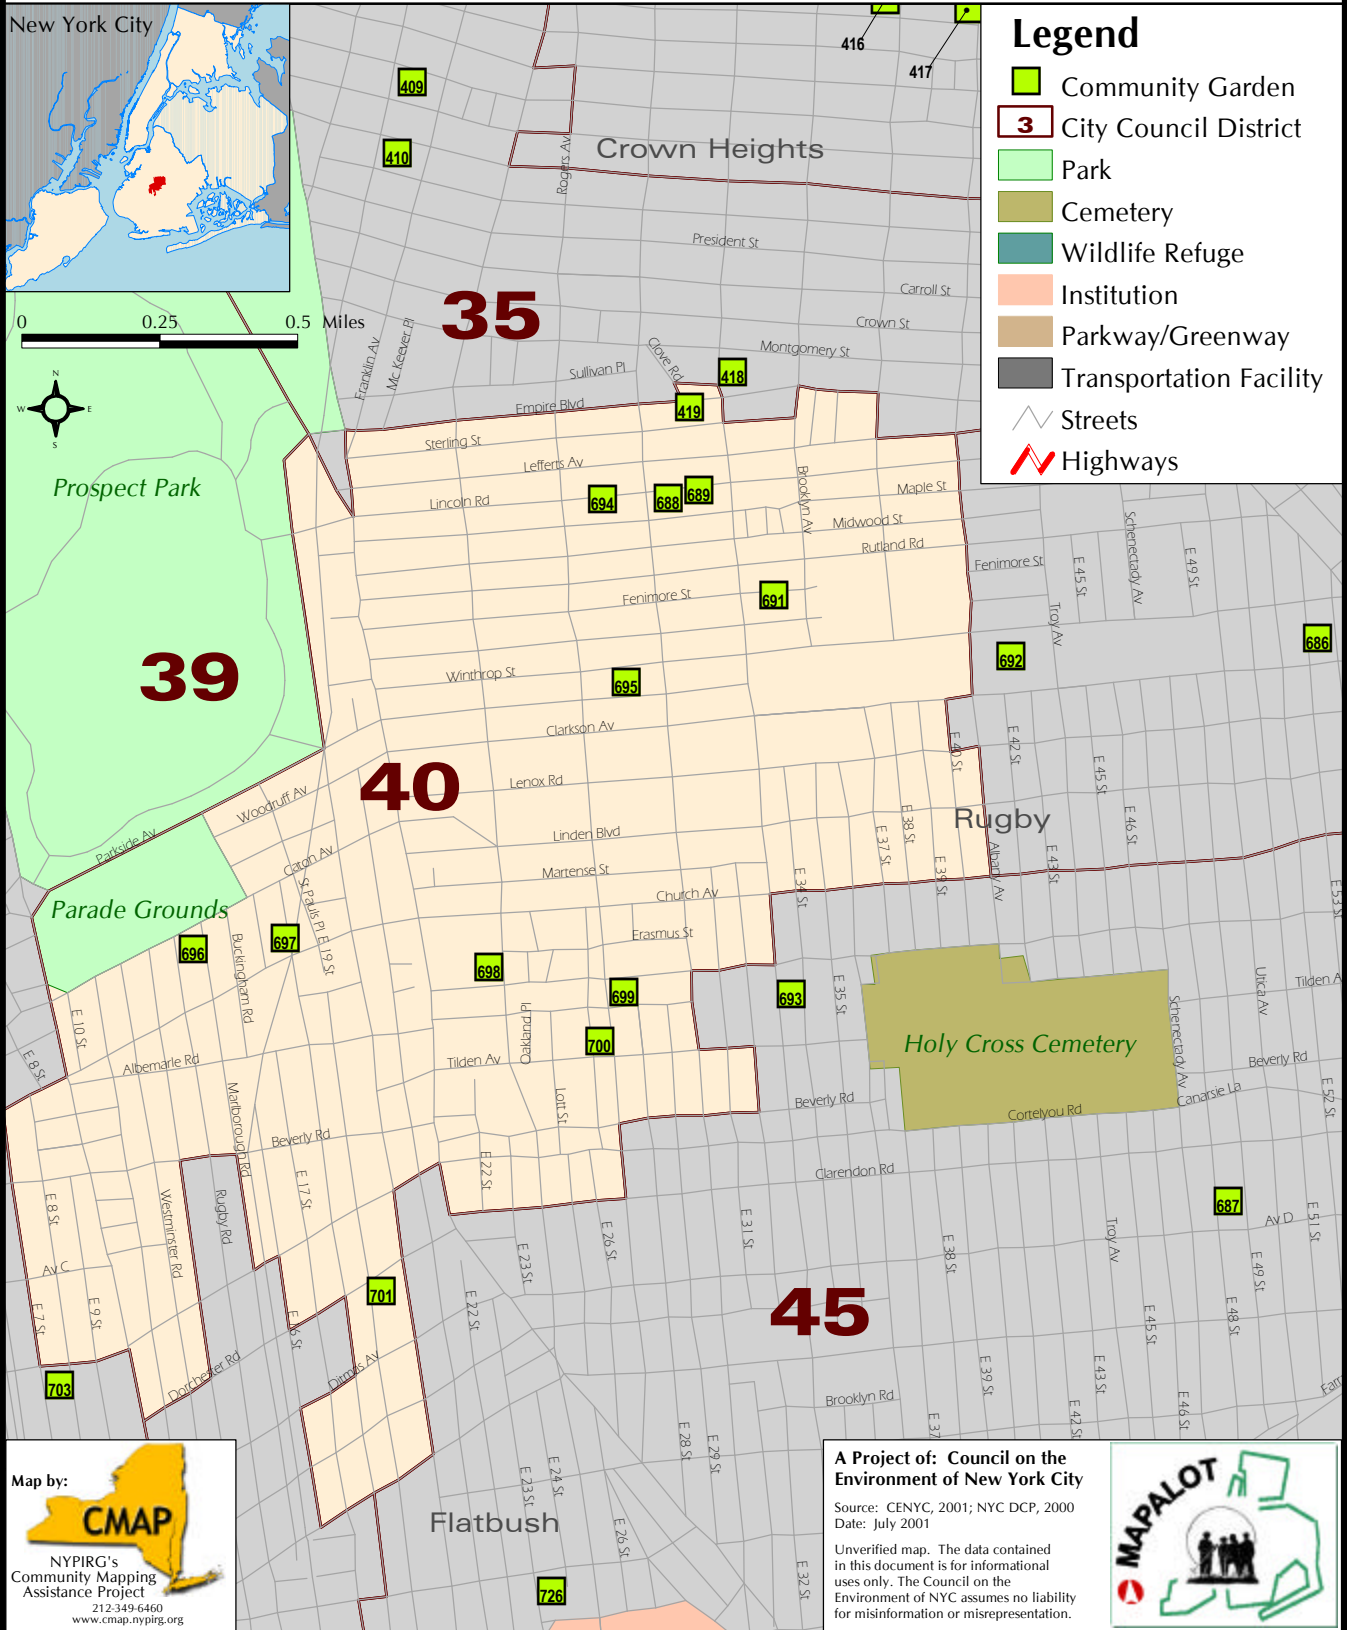

Community Gardens

Brooklyn: City Council District 40

For detailed information about Community Gardens in New York City go to: www.cenyc.org/maps/index.html

Legend

- Community Garden
- City Council District
- Park
- Cemetery
- Wildlife Refuge
- Institution
- Parkway/Greenway
- Transportation Facility
- Streets
- Highways