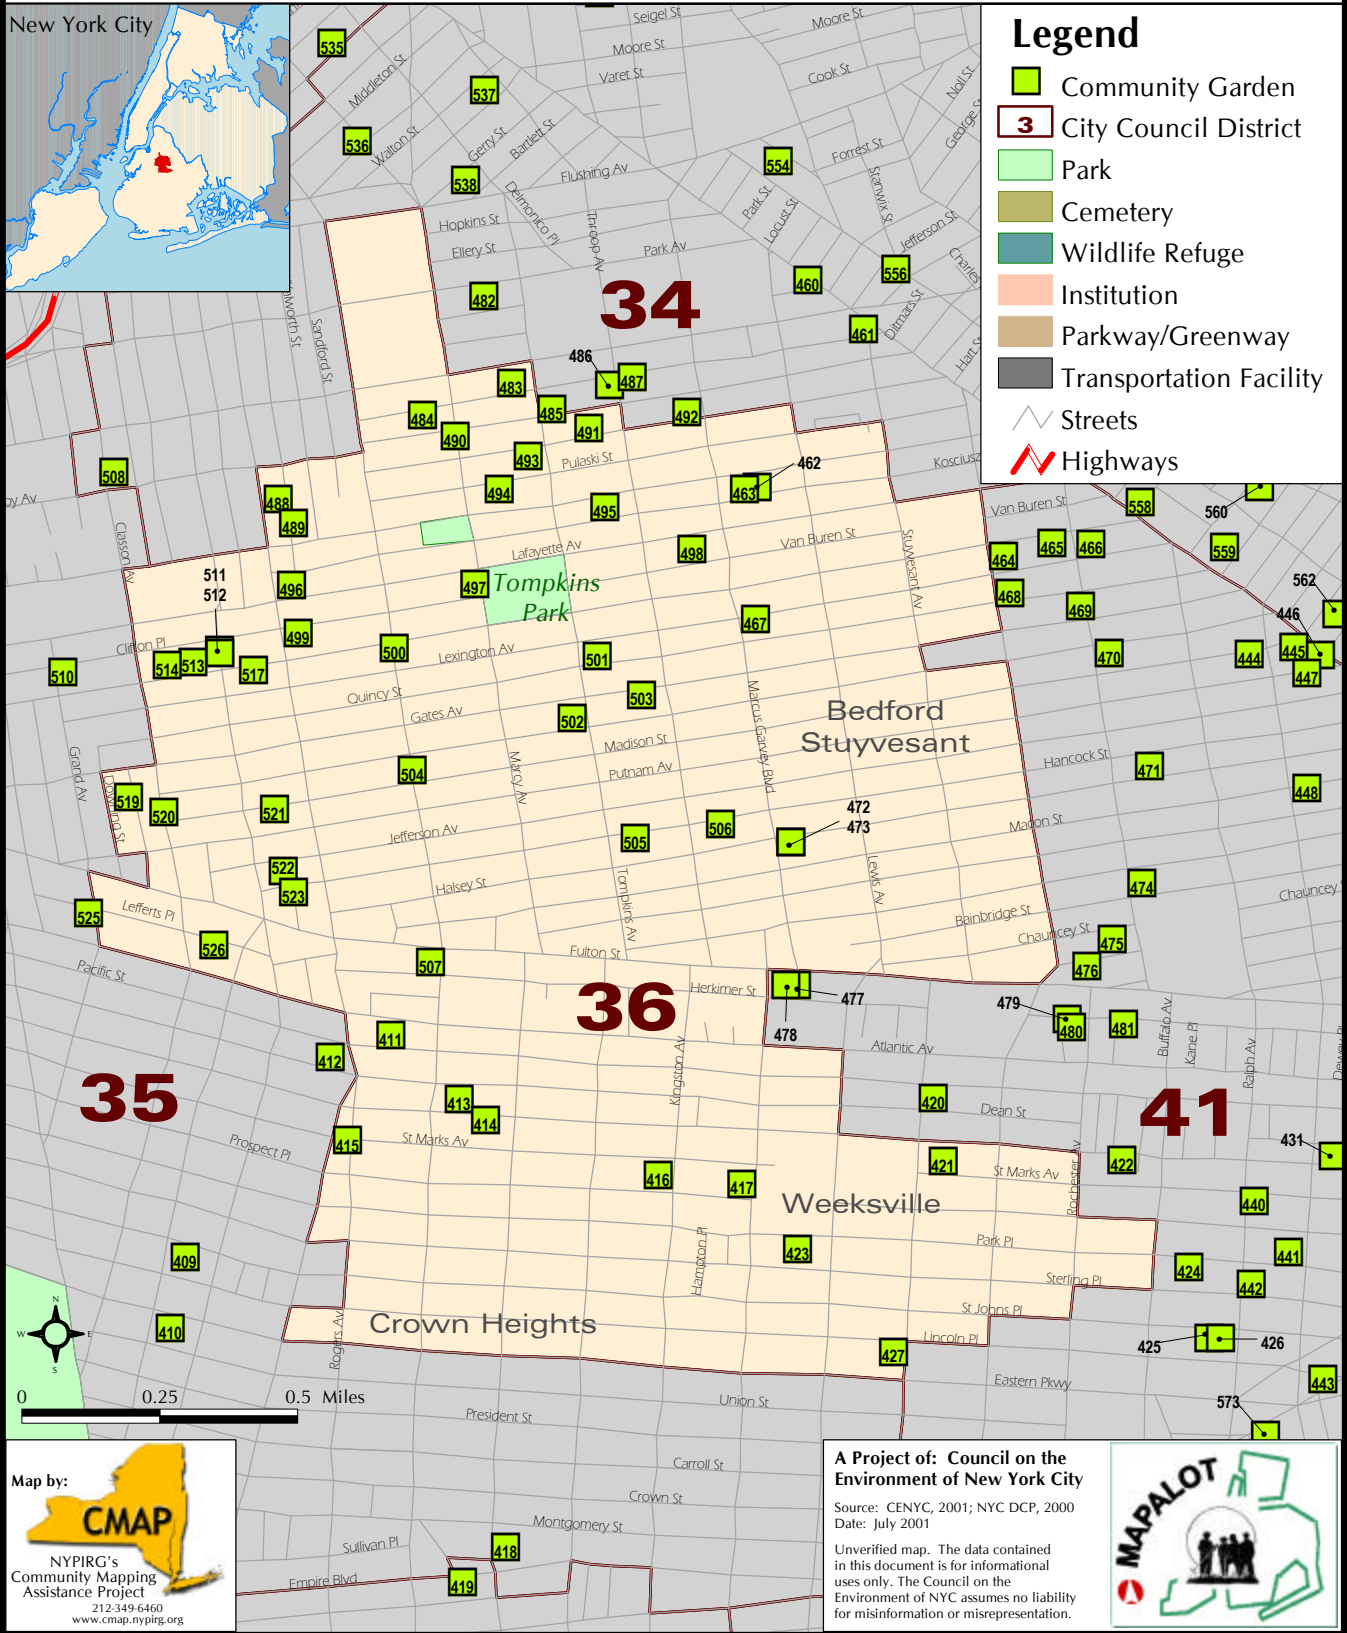

## Brooklyn: City Council District 36

For detailed information about Community Gardens in New York City go to: [www.cenyc.org/maps/index.html](http://www.cenyc.org/maps/index.html)

## Brooklyn: City Council District 36 continued

ID	GARDEN NAME	ADDRESS
514	Greene Avenue Cedar Tree	305 Greene Avenue
517	Bedford/Greene Avenue Block Association	360 Greene Avenue
519	PS 56	170 Gates Avenue
520	Classon/Fulgate Block Assoc.	474 Classon Avenue
521	Madison Street Block Association	88-90 Madison Street
522	PS 3 Garden	50 Jefferson Avenue
523	Spencer Place Garden	2 Spencer Place
526	Lefferts Place Block Association	162 Lefferts Place