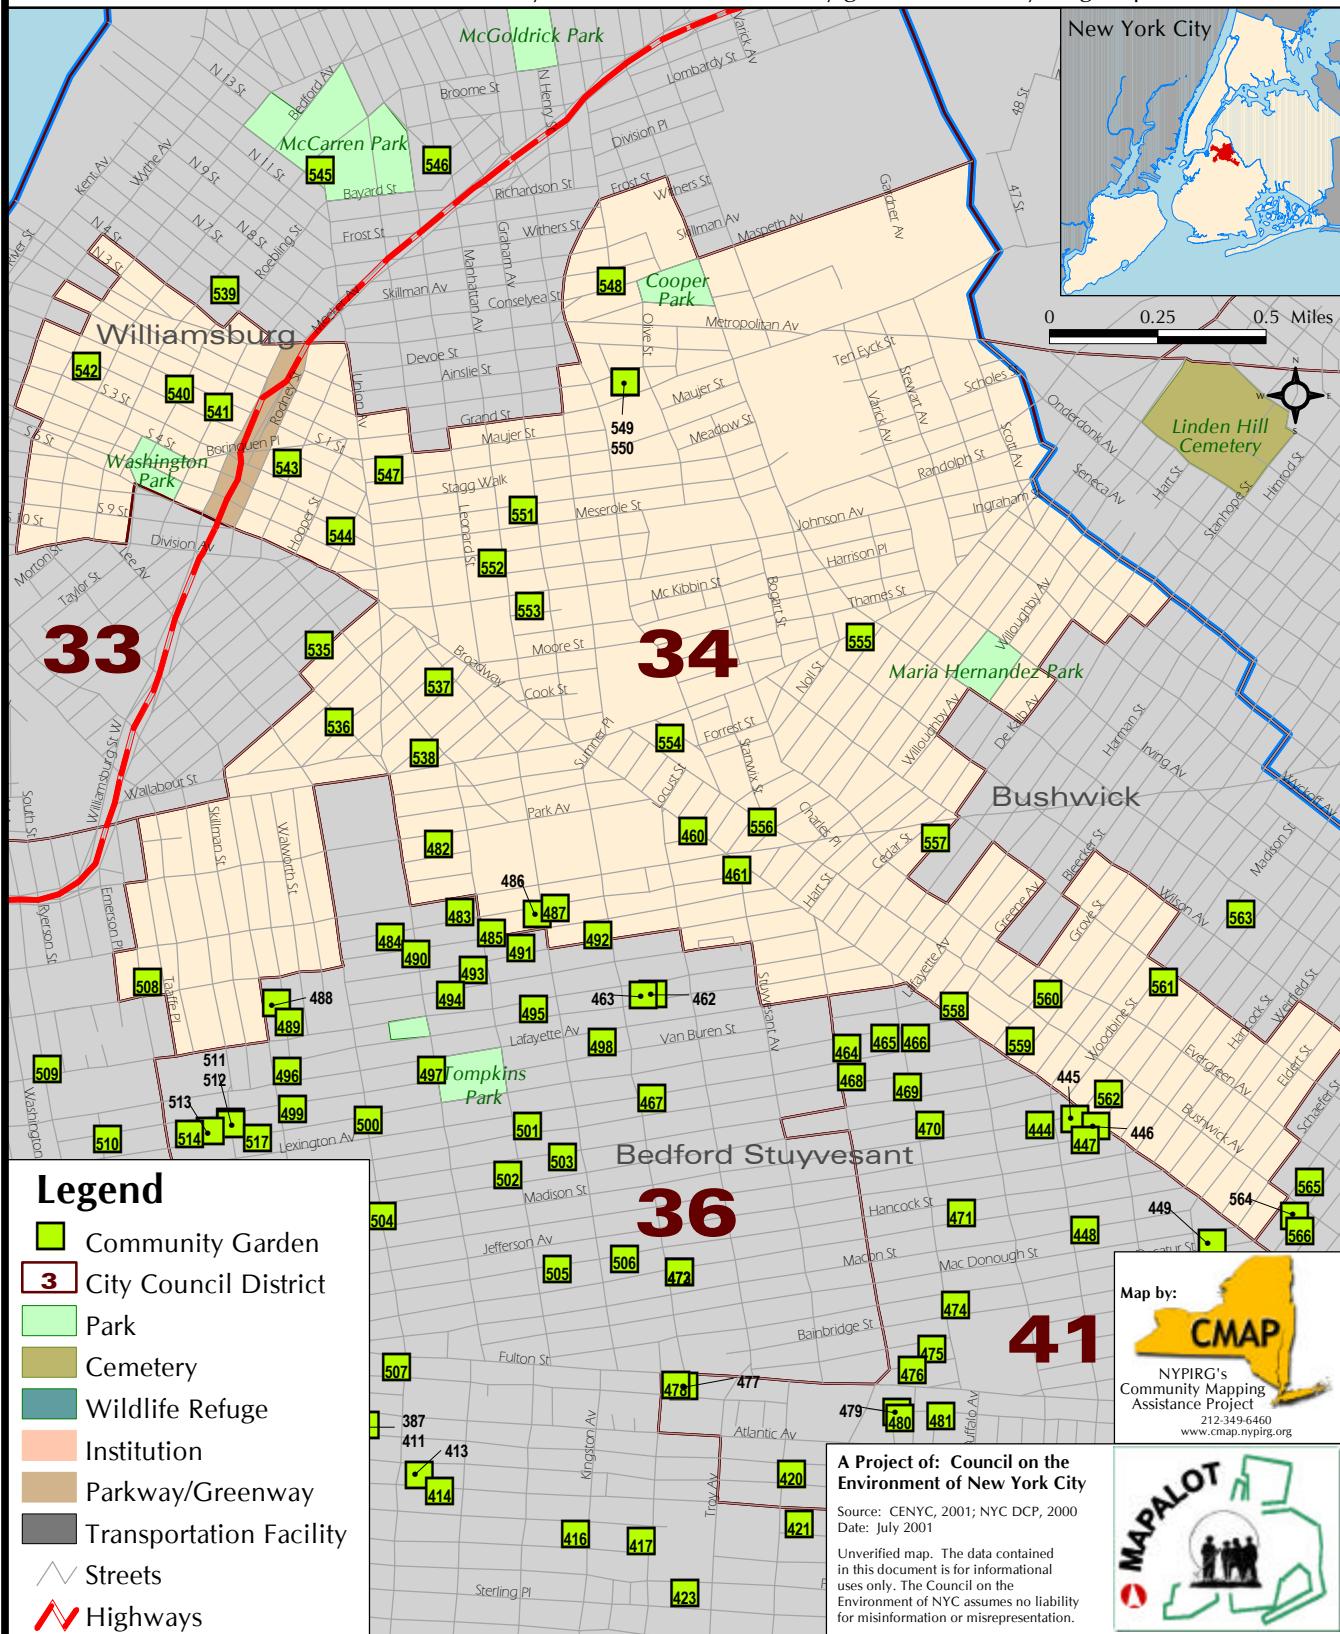

Community Gardens

Brooklyn: City Council District 34

For detailed information about Community Gardens in New York City go to: www.cenyc.org/maps/index.html

Legend

- Community Garden
- City Council District
- Park
- Cemetery
- Wildlife Refuge
- Institution
- Parkway/Greenway
- Transportation Facility
- Streets
- Highways

Map by:

NYPIRG's
Community Mapping
Assistance Project
212-349-6460
www.cmap.nypirg.org

A Project of: Council on the Environment of New York City

Source: CENYC, 2001; NYC DCP, 2000
Date: July 2001

Unverified map. The data contained in this document is for informational uses only. The Council on the Environment of NYC assumes no liability for misinformation or misrepresentation.