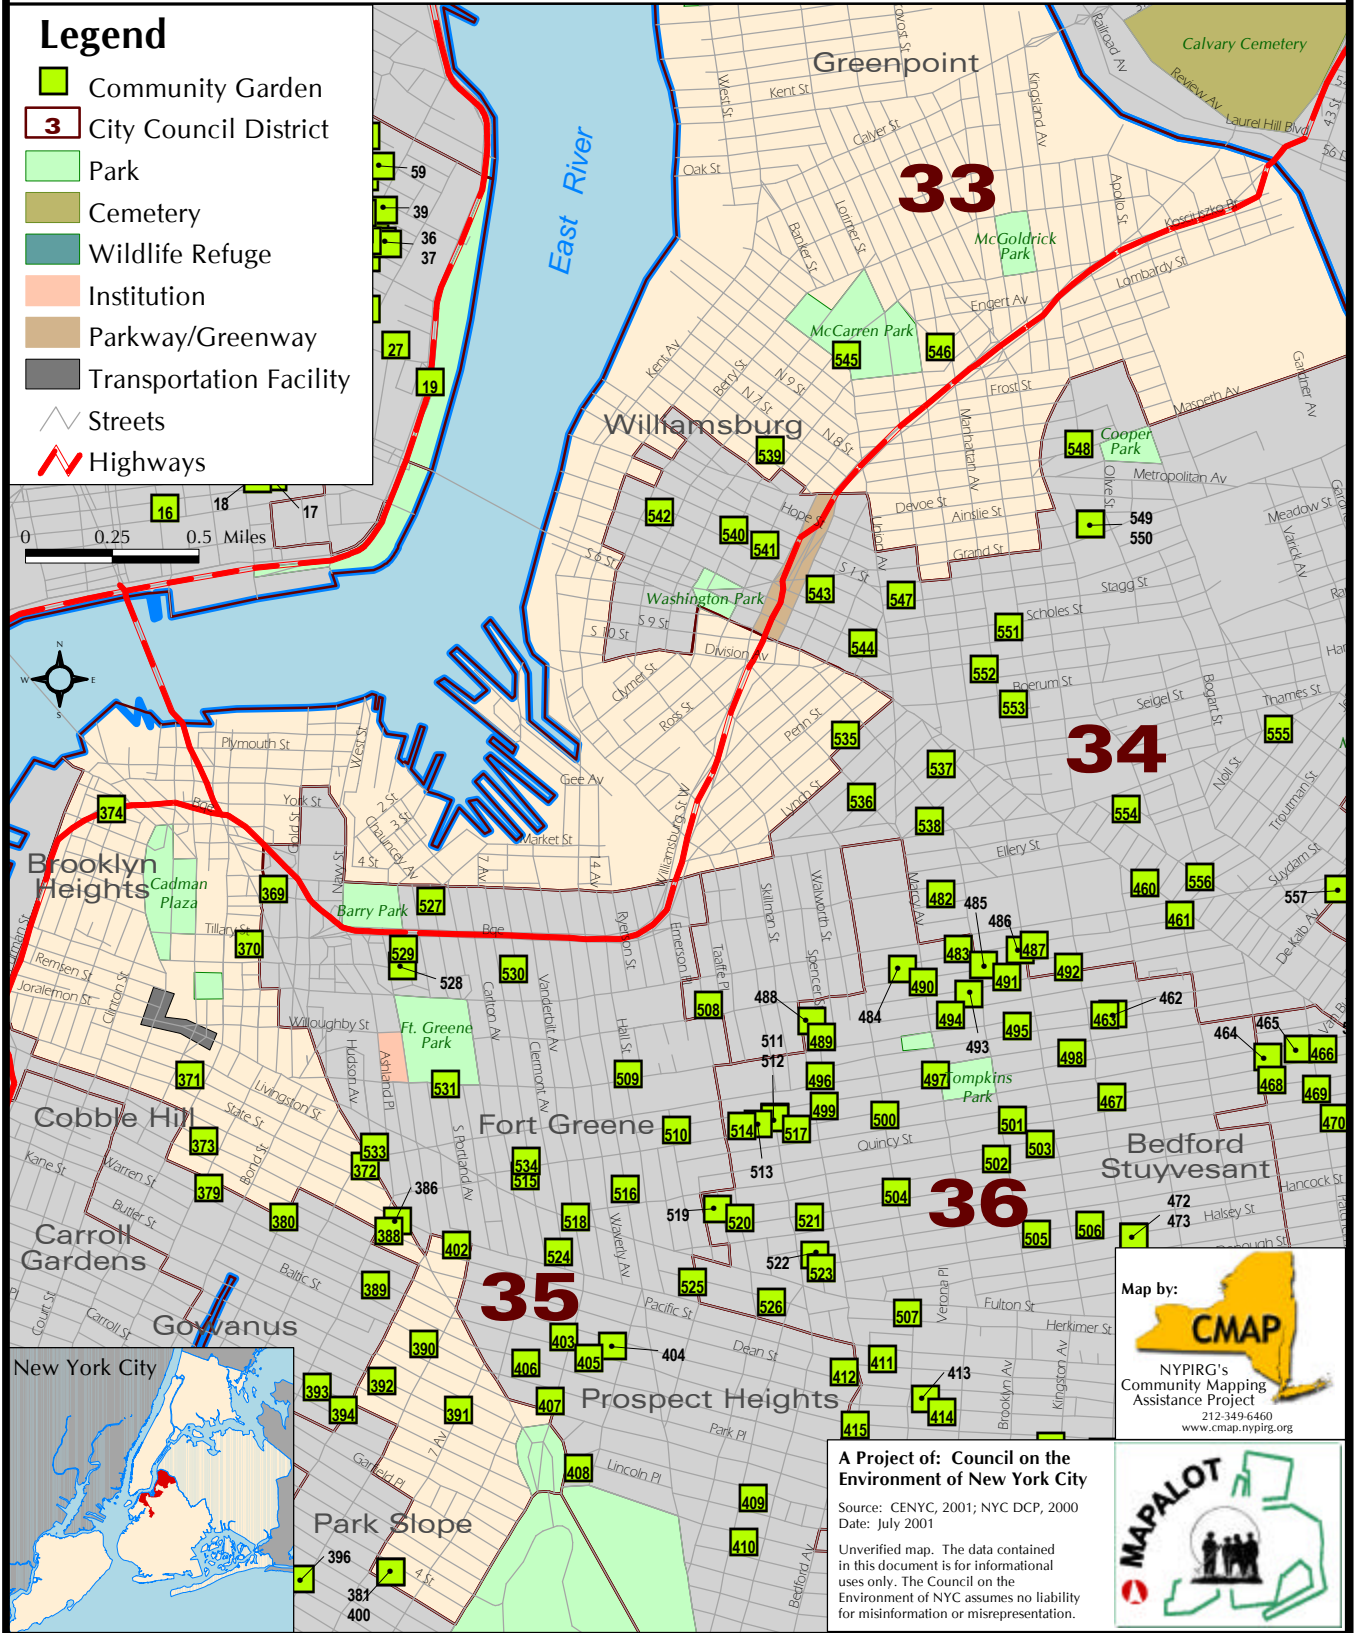

Community Gardens

Brooklyn: City Council District 33

For detailed information about Community Gardens in New York City go to: www.cenyc.org/maps/index.html

Legend

-  Community Garden
-  City Council District
-  Park
-  Cemetery
-  Wildlife Refuge
-  Institution
-  Parkway/Greenway
-  Transportation Facility
-  Streets
-  Highways

Map by:

NYPIRG's
Community Mapping
Assistance Project
212-349-6460
www.cmap.nypirg.org

A Project of: Council on the Environment of New York City
 Source: CENYC, 2001; NYC DCP, 2000
 Date: July 2001
 Unverified map. The data contained in this document is for informational uses only. The Council on the Environment of NYC assumes no liability for misinformation or misrepresentation.