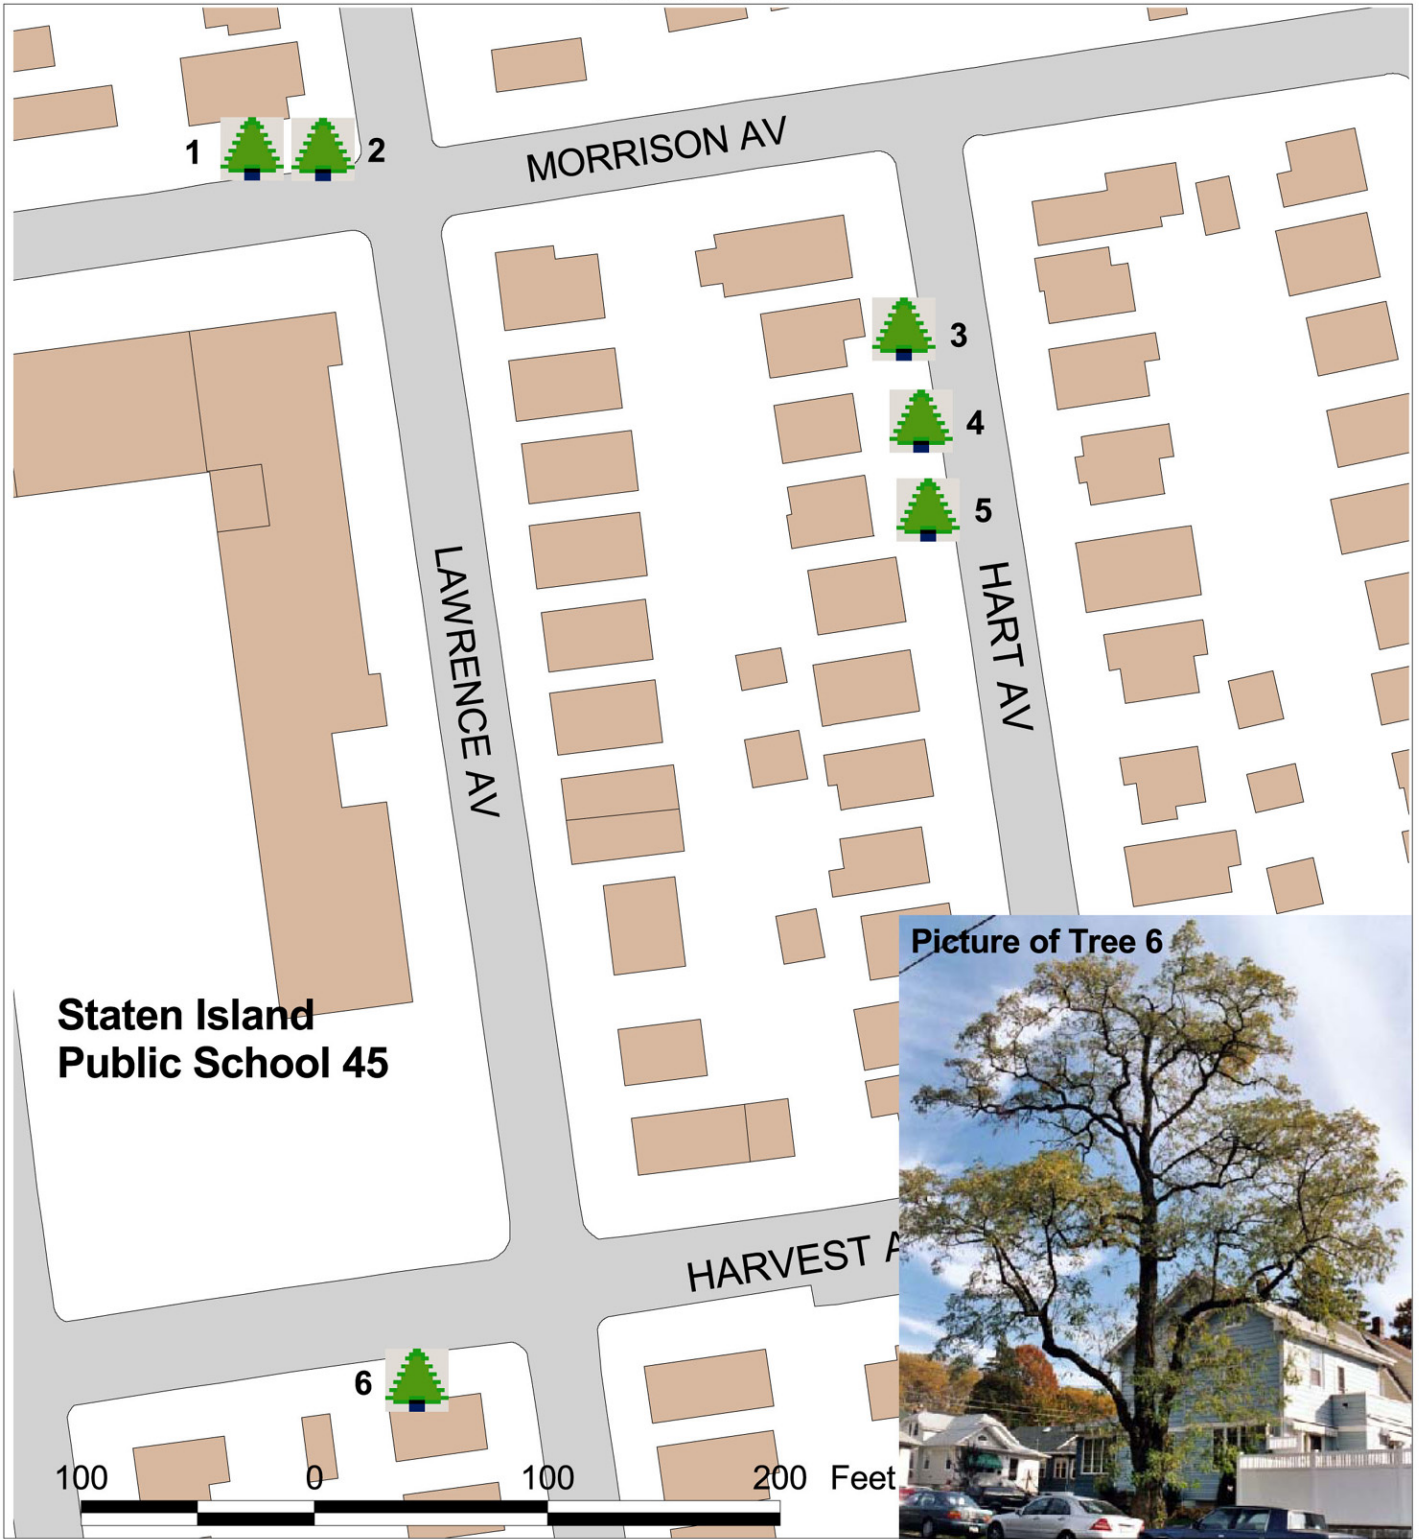

# Tree Mapping by P.S. 45 3rd Graders Summer 2003

Picture of Tree 6

Tree Number	Species	Trunk Diameter at Breast Height (in.)	Height (ft.)	Estimated Age	Condition
1	Norway Maple	24	47	108	good
2	Norway Maple	22	58	101	good
3	Norway Maple	8	24	36	excellent
4	Horse Chestnut	21	40	168	excellent
5	Little Leaf Linde	8	29	24	excellent
6	Black Locust	29	64	116	good

Overview