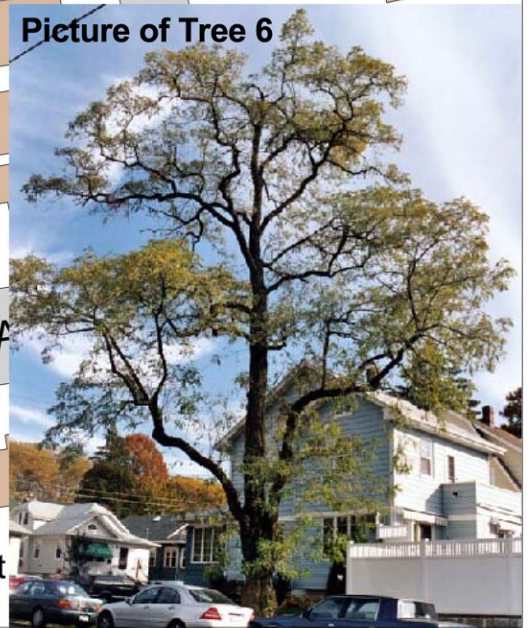

# Tree Mapping by P.S. 45 3rd Graders Summer 2003

Picture of Tree 6

Tree Number	Species	Trunk Diameter at Breast Height (in.)	Height (ft.)	Estimated Age	Condition
1	Norway Maple	24	47	108	good
2	Norway Maple	22	58	101	good
3	Norway Maple	8	24	36	excellent
4	Horse Chestnut	21	40	168	excellent
5	Little Leaf Linde	8	29	24	excellent
6	Black Locust	29	64	116	good